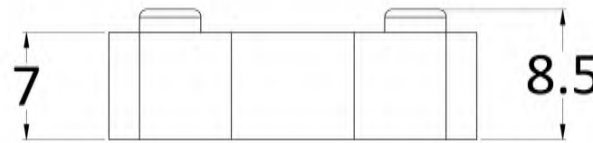

Sales Code: WRSF017

Description: Wetroom Screen Horseshoe Support Foot

Product Dimensions

Height (mm):	45
Width (mm):	45
Depth (mm):	25
Nett Weight (kg):	0.16

Packaging Dimensions

Height (mm):	45
Width (mm):	30
Length (mm):	44
Gross Weight (kg):	0.16

Packaging Data

Box Colour:	White Cardboard Box
Box Qty:	1
Label Size:	100 x 50
Label Colour:	White Label
Label Qty:	1

Outer Box Dimensions (If Applicable)

Height (mm):	360
Width (mm):	270
Depth (mm):	
Length (mm):	
Gross Weight (kg):	
Barcode:	5056462620701

Product Details

Country of Origin:	China
Fitting Instruction:	No
CE Approval:	N/A
Profile Material:	Brass
Profile Finish:	Brushed Brass
Adjustments (mm):	N/A
Entry Width (mm):	N/A
Swing In Dim (mm):	N/A
Swing Out Dim (mm):	N/A
Radius (mm):	Not Applicable
Glass Thickness (mm):	
Easy Fit:	Not Applicable
Easy Clean:	Not Applicable
Handle Style:	Not Applicable
Handle Material:	Not Applicable
Enclosure Design:	Not Applicable
Wheel Type:	Not Applicable
Support Bar Included:	Support Bar Not Included
Extras:	None