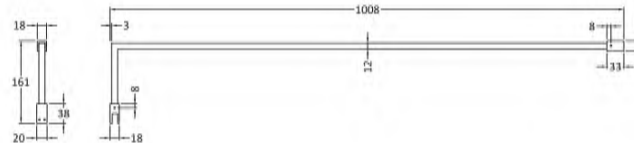

Sales Code: FIX025

Description: Wetroom Screen Support Arm

Product Dimensions

Height (mm):	15
Width (mm):	150
Depth (mm):	1000
Nett Weight (kg):	0.67

Packaging Dimensions

Height (mm):	35
Width (mm):	160
Length (mm):	1020
Gross Weight (kg):	0.7

Packaging Data

Box Colour:	Brown Cardboard Box
Box Qty:	1
Label Size:	100 x 50
Label Colour:	White Label
Label Qty:	1

Outer Box Dimensions (If Applicable)

Height (mm):	
Width (mm):	
Depth (mm):	
Length (mm):	
Gross Weight (kg):	
Barcode:	5056462611884

Product Details

Country of Origin:	China
Fitting Instruction:	No
CE Approval:	N/A
Profile Material:	Stainless Steel
Profile Finish:	Brushed Brass
Adjustments (mm):	N/A
Entry Width (mm):	N/A
Swing In Dim (mm):	N/A
Swing Out Dim (mm):	N/A
Radius (mm):	Not Applicable
Glass Thickness (mm):	
Easy Fit:	Not Applicable
Easy Clean:	Not Applicable
Handle Style:	Not Applicable
Handle Material:	Not Applicable
Enclosure Design:	Not Applicable
Wheel Type:	Not Applicable
Support Bar Included:	
Extras:	None