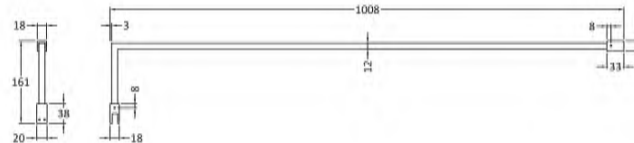

Packaging Dimensions

Height (mm):	35
Width (mm):	160
Length (mm):	1020
Gross Weight (kg):	0.7

Packaging Data

Box Colour:	Brown Cardboard Box
Box Qty:	1
Label Size:	100 x 50
Label Colour:	White Label
Label Qty:	1

Outer Box Dimensions (If Applicable)

Height (mm):	
Width (mm):	
Depth (mm):	
Length (mm):	
Gross Weight (kg):	
Barcode:	5056211800002

Product Details

Country of Origin:	China
Fitting Instruction:	No
CE Approval:	N/A
Profile Material:	Stainless Steel
Profile Finish:	Polished Chrome
Adjustments (mm):	N/A
Entry Width (mm):	N/A
Swing In Dim (mm):	N/A
Swing Out Dim (mm):	N/A
Radius (mm):	Not Applicable
Glass Thickness (mm):	
Easy Fit:	Not Applicable
Easy Clean:	Not Applicable
Handle Style:	Not Applicable
Handle Material:	Not Applicable
Enclosure Design:	Not Applicable
Wheel Type:	Not Applicable
Support Bar Included:	
Extras:	None

Sales Code: FIX024

Description: Wetroom Screen Support Arm

Product Dimensions

Height (mm):	15
Width (mm):	150
Depth (mm):	1000
Nett Weight (kg):	0.67

Packaging Dimensions

Height (mm):	35
Width (mm):	160
Length (mm):	1020
Gross Weight (kg):	0.7