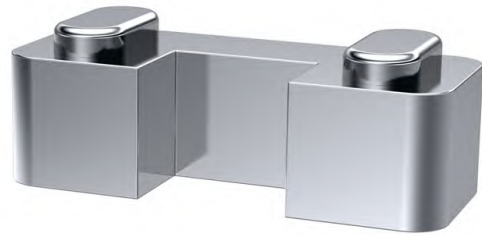

Sales Code: WRSF003

Description: Wetroom Screen Horseshoe Support Foot

Product Dimensions

Height (mm):	9
Width (mm):	24
Depth (mm):	10
Nett Weight (kg):	0.16

Packaging Dimensions

Height (mm):	45
Width (mm):	30
Length (mm):	44
Gross Weight (kg):	0.16

Packaging Data

Box Colour:	White Cardboard Box
Box Qty:	1
Label Size:	100 x 50
Label Colour:	White Label
Label Qty:	2

Outer Box Dimensions (If Applicable)

Height (mm):	360
Width (mm):	270
Depth (mm):	
Length (mm):	
Gross Weight (kg):	
Barcode:	5055275896228

Product Details

Country of Origin:	United Kingdom
Fitting Instruction:	No
CE Approval:	N/A
Profile Material:	

Profile Finish:	
Adjustments (mm):	
Entry Width (mm):	
Swing In Dim (mm):	
Swing Out Dim (mm):	
Radius (mm):	
Glass Thickness (mm):	
Easy Fit:	
Easy Clean:	
Handle Style:	
Handle Material:	
Enclosure Design:	
Wheel Type:	
Support Bar Included:	
Extras: