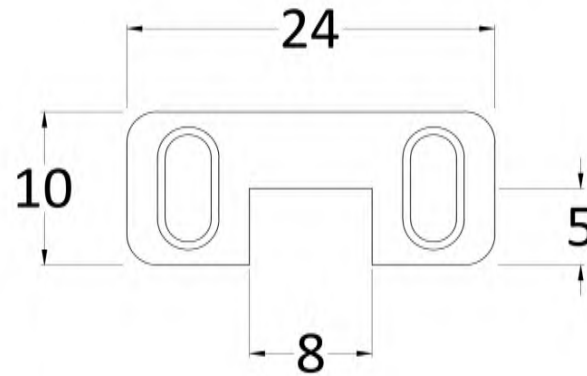

Sales Code: WRSF003

Description: Wetroom Screen Horseshoe Support Foot

Product Dimensions

Height (mm):	9
Width (mm):	24
Depth (mm):	10
Nett Weight (kg):	0.16

Packaging Dimensions

Height (mm):	45
Width (mm):	30
Length (mm):	44
Gross Weight (kg):	0.16

Packaging Data

Box Colour:	White Cardboard Box
Box Qty:	1
Label Size:	100 x 50
Label Colour:	White Label
Label Qty:	2

Outer Box Dimensions (If Applicable)

Height (mm):	360
Width (mm):	270
Depth (mm):	
Length (mm):	
Gross Weight (kg):	
Barcode:	5055275896228

Product Details

Country of Origin:	United Kingdom
Fitting Instruction:	No
CE Approval:	N/A
Profile Material:	

Profile Finish:	
Adjustments (mm):	
Entry Width (mm):	
Swing In Dim (mm):	
Swing Out Dim (mm):	
Radius (mm):	
Glass Thickness (mm):	
Easy Fit:	
Easy Clean:	
Handle Style:	
Handle Material:	
Enclosure Design:	
Wheel Type:	
Support Bar Included:	
Extras: