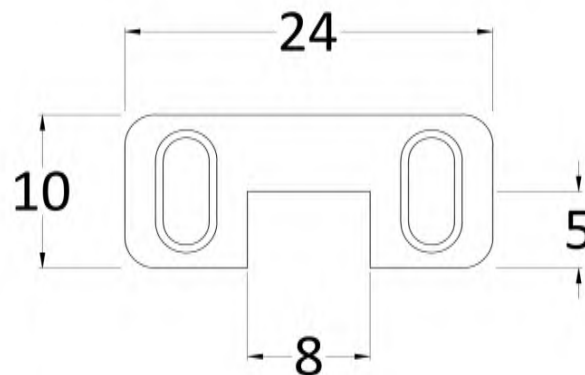

Sales Code: WRSF007

Description: Wetroom Screen Horseshoe Support Foot

Product Dimensions

Height (mm):	9
Width (mm):	24
Depth (mm):	10
Nett Weight (kg):	0.16

Packaging Dimensions

Height (mm):	45
Width (mm):	30
Length (mm):	44
Gross Weight (kg):	0.16

Packaging Data

Box Colour:	White Cardboard Box
Box Qty:	1
Label Size:	100 x 50
Label Colour:	White Label
Label Qty:	1

Outer Box Dimensions (If Applicable)

Height (mm):	360
Width (mm):	270
Depth (mm):	
Length (mm):	
Gross Weight (kg):	
Barcode:	5056211850625

Product Details

Country of Origin:	China
Fitting Instruction:	No
CE Approval:	N/A
Profile Material:	Brass
Profile Finish:	Matt Black
Adjustments (mm):	N/A
Entry Width (mm):	N/A
Swing In Dim (mm):	N/A
Swing Out Dim (mm):	N/A
Radius (mm):	Not Applicable
Glass Thickness (mm):	
Easy Fit:	Not Applicable
Easy Clean:	Not Applicable
Handle Style:	Not Applicable
Handle Material:	Not Applicable
Enclosure Design:	Not Applicable
Wheel Type:	Not Applicable
Support Bar Included:	Support Bar Not Included
Extras:	None