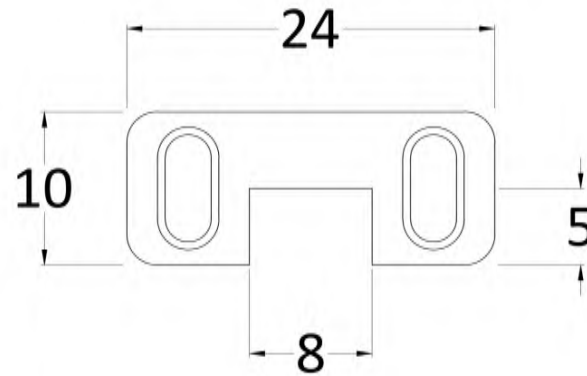

Sales Code: WRSF017

Description: Wetroom Screen Horseshoe Support Foot

Product Dimensions

Height (mm):	45
Width (mm):	45
Depth (mm):	25
Nett Weight (kg):	0.16

Packaging Dimensions

Height (mm):	45
Width (mm):	30
Length (mm):	44
Gross Weight (kg):	0.16

Packaging Data

Box Colour:	White Cardboard Box
Box Qty:	1
Label Size:	100 x 50
Label Colour:	White Label
Label Qty:	1

Outer Box Dimensions (If Applicable)

Height (mm):	360
Width (mm):	270
Depth (mm):	
Length (mm):	
Gross Weight (kg):	
Barcode:	5056462620701

Product Details

Country of Origin:	China
Fitting Instruction:	No
CE Approval:	N/A
Profile Material:	Brass
Profile Finish:	Brushed Brass
Adjustments (mm):	N/A
Entry Width (mm):	N/A
Swing In Dim (mm):	N/A
Swing Out Dim (mm):	N/A
Radius (mm):	Not Applicable
Glass Thickness (mm):	
Easy Fit:	Not Applicable
Easy Clean:	Not Applicable
Handle Style:	Not Applicable
Handle Material:	Not Applicable
Enclosure Design:	Not Applicable
Wheel Type:	Not Applicable
Support Bar Included:	Support Bar Not Included
Extras:	None