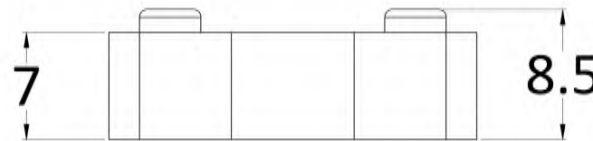

Sales Code: WRSF003

Description: Wetroom Screen Horseshoe Support Foot

Product Dimensions

Height (mm):	9
Width (mm):	24
Depth (mm):	10
Nett Weight (kg):	0.16

Packaging Dimensions

Height (mm):	45
Width (mm):	30
Length (mm):	44
Gross Weight (kg):	0.16

Packaging Data

Box Colour:	White Cardboard Box
Box Qty:	1
Label Size:	100 x 50
Label Colour:	White Label
Label Qty:	2

Outer Box Dimensions (If Applicable)

Height (mm):	360
Width (mm):	270
Depth (mm):	
Length (mm):	
Gross Weight (kg):	
Barcode:	5055275896228

Product Details

Country of Origin:	United Kingdom
Fitting Instruction:	No
CE Approval:	N/A
Profile Material:	

Profile Finish:	
Adjustments (mm):	
Entry Width (mm):	
Swing In Dim (mm):	
Swing Out Dim (mm):	
Radius (mm):	
Glass Thickness (mm):	
Easy Fit:	
Easy Clean:	
Handle Style:	
Handle Material:	
Enclosure Design:	
Wheel Type:	
Support Bar Included:	
Extras: