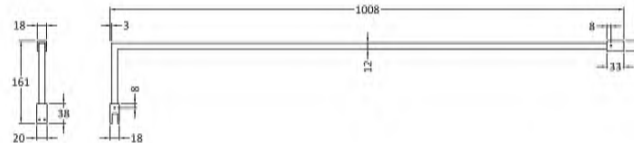

Sales Code: FIX023

Description: Wetroom Screen Support Arm

Product Dimensions

Height (mm):	15
Width (mm):	150
Depth (mm):	1000
Nett Weight (kg):	0.67

Packaging Dimensions

Height (mm):	35
Width (mm):	160
Length (mm):	1020
Gross Weight (kg):	0.7

Packaging Data

Box Colour:	Brown Cardboard Box
Box Qty:	1
Label Size:	100 x 50
Label Colour:	White Label
Label Qty:	1

Outer Box Dimensions (If Applicable)

Height (mm):	
Width (mm):	
Depth (mm):	
Length (mm):	
Gross Weight (kg):	
Barcode:	5056211800002

Product Details

Country of Origin:	China
Fitting Instruction:	No
CE Approval:	N/A
Profile Material:	Stainless Steel
Profile Finish:	Polished Chrome
Adjustments (mm):	N/A
Entry Width (mm):	N/A
Swing In Dim (mm):	N/A
Swing Out Dim (mm):	N/A
Radius (mm):	Not Applicable
Glass Thickness (mm):	
Easy Fit:	Not Applicable
Easy Clean:	Not Applicable
Handle Style:	Not Applicable
Handle Material:	Not Applicable
Enclosure Design:	Not Applicable
Wheel Type:	Not Applicable
Support Bar Included:	
Extras:	None