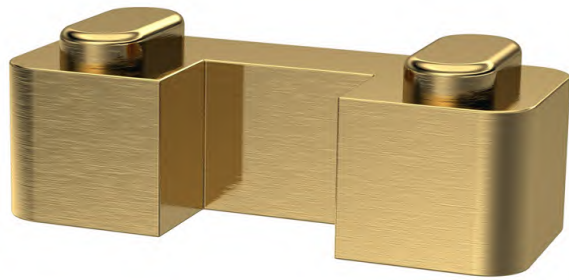

Sales Code: WRSF017

Description: Wetroom Screen Horseshoe Support Foot

Product Dimensions

Height (mm):	45
Width (mm):	45
Depth (mm):	25
Nett Weight (kg):	0.16

Packaging Dimensions

Height (mm):	45
Width (mm):	30
Length (mm):	44
Gross Weight (kg):	0.16

Packaging Data

Box Colour:	White Cardboard Box
Box Qty:	1
Label Size:	100 x 50
Label Colour:	White Label
Label Qty:	1

Outer Box Dimensions (If Applicable)

Height (mm):	360
Width (mm):	270
Depth (mm):	
Length (mm):	
Gross Weight (kg):	
Barcode:	5056462620701

Product Details

Country of Origin:	China
Fitting Instruction:	No
CE Approval:	N/A
Profile Material:	Brass
Profile Finish:	Brushed Brass
Adjustments (mm):	N/A
Entry Width (mm):	N/A
Swing In Dim (mm):	N/A
Swing Out Dim (mm):	N/A
Radius (mm):	Not Applicable
Glass Thickness (mm):	
Easy Fit:	Not Applicable
Easy Clean:	Not Applicable
Handle Style:	Not Applicable
Handle Material:	Not Applicable
Enclosure Design:	Not Applicable
Wheel Type:	Not Applicable
Support Bar Included:	Support Bar Not Included
Extras:	None