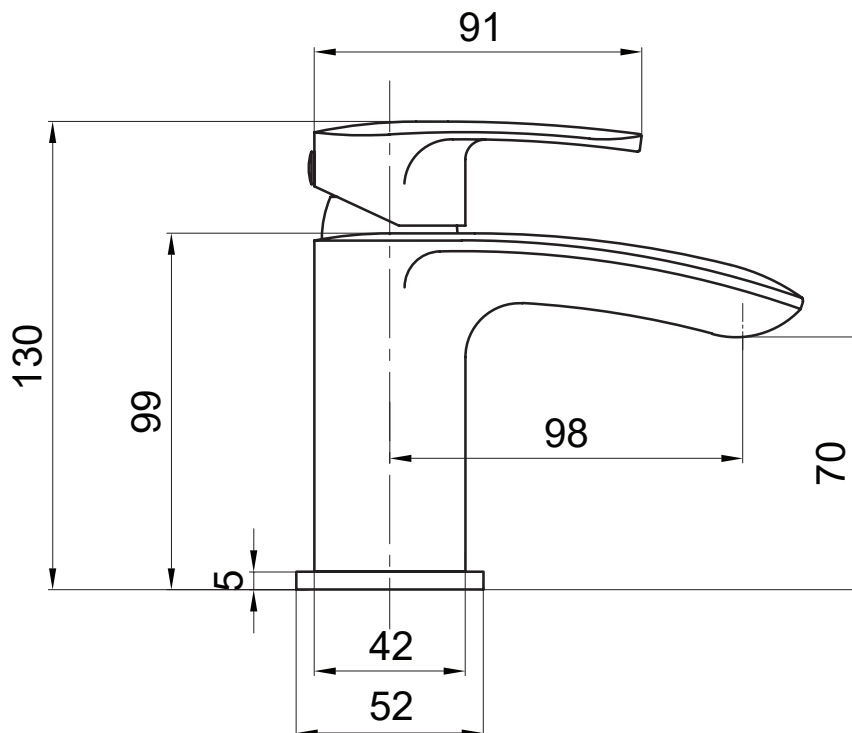

## Dimensions

Diagrams not to scale. All dimensions in mm (tolerance of +/-5mm)

\*Dimensions are subject to change, customers are advised to measure actual product before commencing installation.

## FAQs

**What is the size of the tap tail connection?** The tap tails have a standard 1/2" BSP fixing.

**What bore is the tap tail?** The tails have a 10mm internal bore.

**What length are the tap tails?** The tails are 300mm in length.