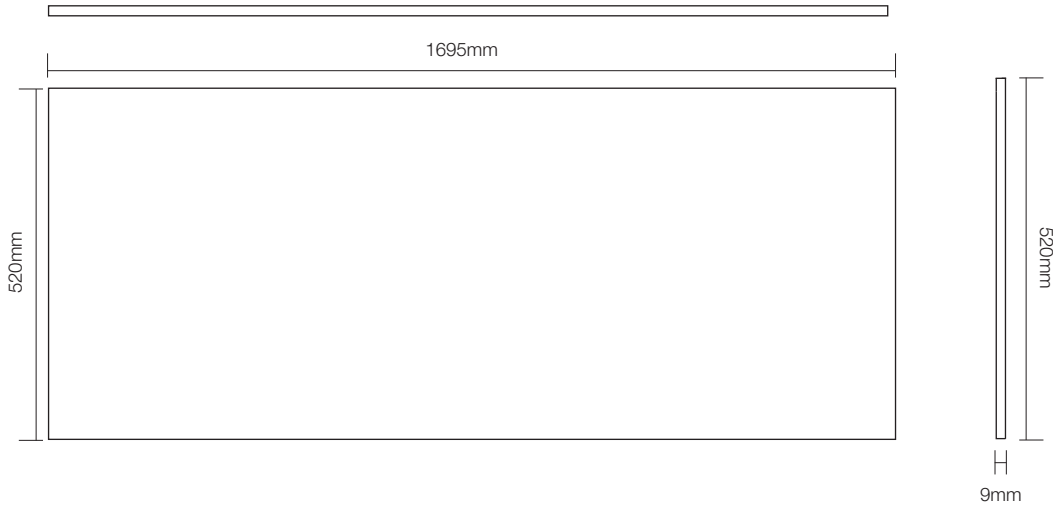

Technical Data Sheet

MPP3WISO Meridian 1700 Bath Panel

Whats in the box: 1x MPP3WISO

TAVISTOCK
inspiring bathrooms

Materials

Bath panels: 9mm Isocore (PVC) Material

Diagrams not to scale
All dimensions in mm
tolerance of +/-5mm

**Dimensions are subject to change, customers are advised to measure actual product before commencing installation.

***Fixing point dimensions are for guidance only/the positions of wall fixing must be checked when product is received.

FAQs

Q: What are the front faces painted with?

A: Build up of 4 layers of UV cured paint.

Q: Are the back faces painted?

A: The back face of the panels are sealed and have a white overspray finish

Q: What is height range?

A: Bath panel is 520mm height - any modification of height is to be made to standard detailed in instructions doc.

Q: What is the panel thickness?

A: 9mm

NOTE: No RAL Code available