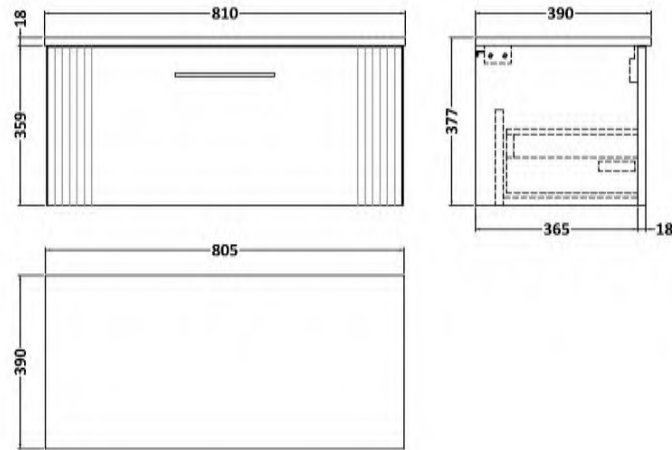

### Packaging Details

Barcode: 5056462676098

**Sales Code:** FLT196

**Description:** 800 W/H Single Drawer Unit

**Product Dimensions**

Height (mm):	359
Width (mm):	800
Depth (mm):	383
Nett Weight (kg):	17.5

**Packaging Dimensions**

Height (mm):	380
Width (mm):	820
Depth (mm):	405
Gross Weight (kg):	18

**Packaging Data**

Box Colour:	Brown Cardboard Box - Printed
Box Qty:	0
Label Size:	0 x 0
Label Colour:	Not Applicable
Label Qty:	0

**Sales Code:** MWT180

**Description:** 800 Worktop (805X390x18mm)

**Product Dimensions**

Height (mm):	18
Width (mm):	805
Depth (mm):	390
Nett Weight (kg):	3.5

**Packaging Dimensions**

Height (mm):	25
Width (mm):	825
Depth (mm):	410
Gross Weight (kg):	3.5

**Sales Code:** LBG800

**Description:** Laminate Worktop 805X390x22mm

**Product Dimensions**

Height (mm):	22
Width (mm):	805
Depth (mm):	390
Nett Weight (kg):	2.75

**Packaging Dimensions**

Height (mm):	25
Width (mm):	810
Depth (mm):	455
Gross Weight (kg):	2.75