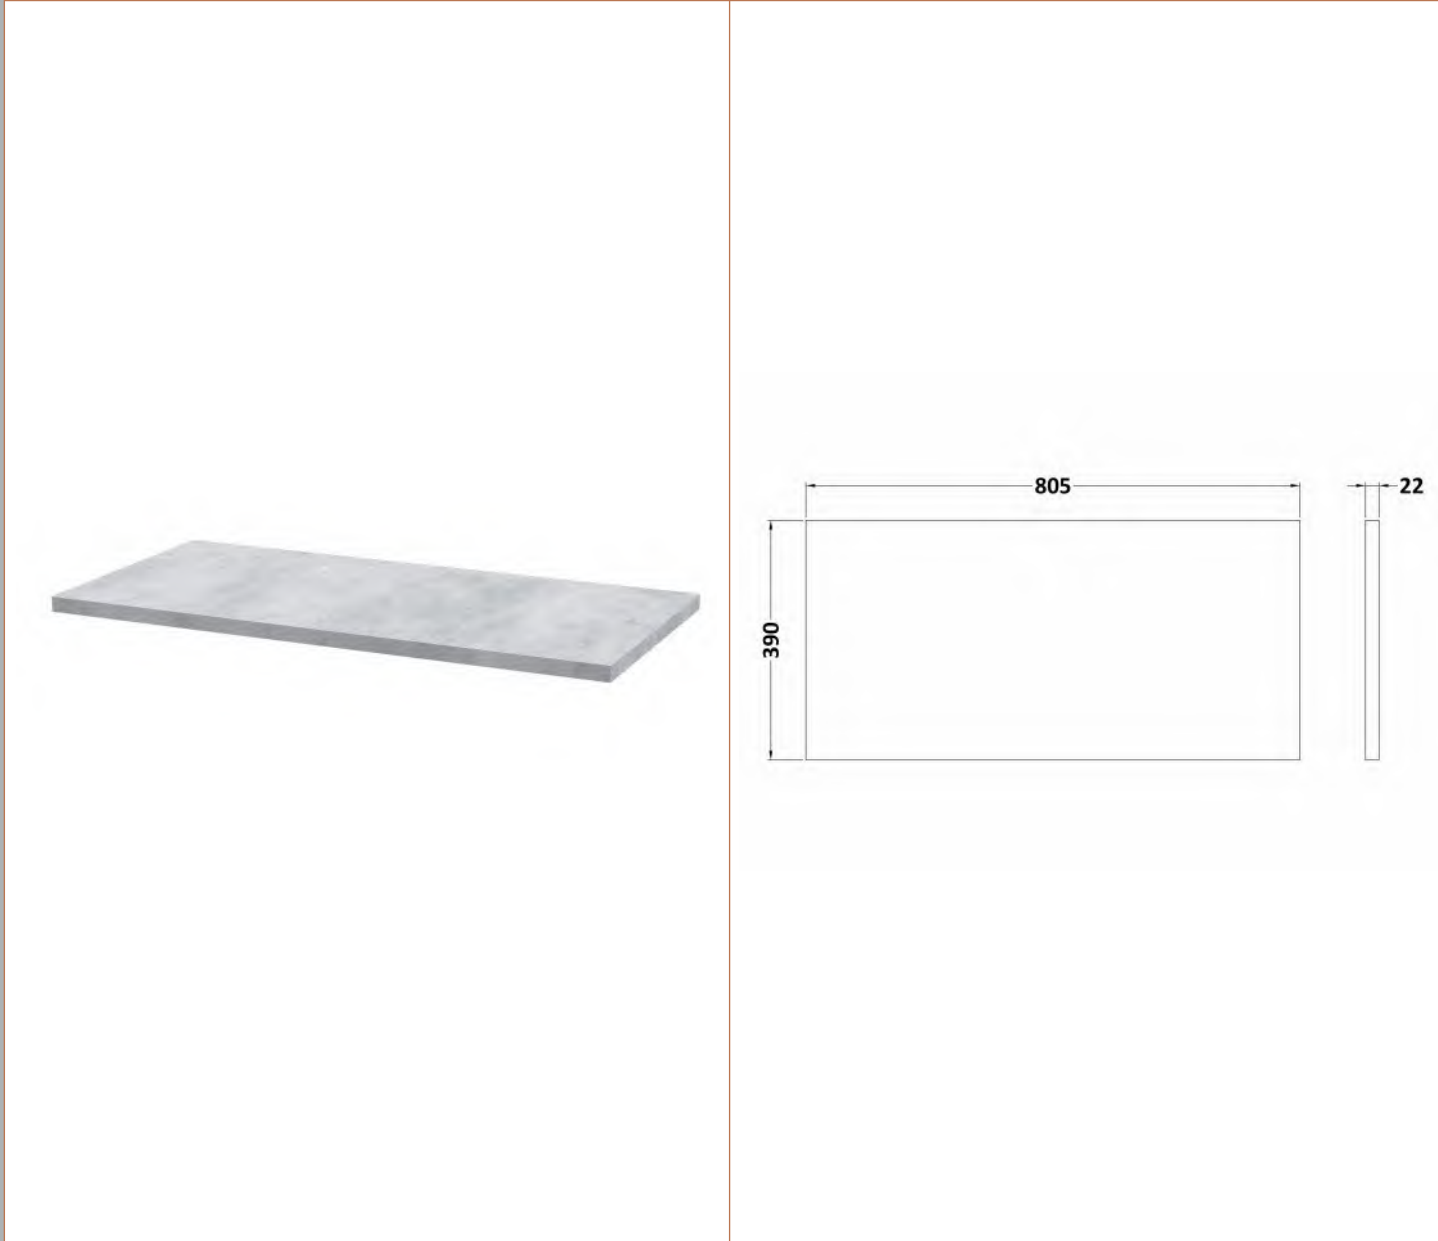

Sales Code: LBG800

Description: Laminate Worktop 805X390x22mm

Product Dimensions

Height (mm):	22
Width (mm):	805
Depth (mm):	390
Nett Weight (kg):	2.75

Packaging Dimensions

Height (mm):	25
Width (mm):	810
Depth (mm):	455
Gross Weight (kg):	2.75

Packaging Data

Box Colour:	Brown Cardboard Box
Box Qty:	1
Label Size:	100 x 50
Label Colour:	White Label
Label Qty:	1

Outer Box Dimensions (If Applicable)

Height (mm):	
Width (mm):	
Depth (mm):	
Gross Weight (kg):	
Barcode:	5056211874133

Product Details

Country of Origin:	United Kingdom
Fitting Instruction:	No
CE Certification:	N/A
FSC Certified Materials:	Yes
Colour:	Bellato Grey
Construction Method:	Not Applicable
Construction Type:	Not Applicable
Cabinet Finish:	Not Applicable
Fascia Finish:	MFC Laminated
Cabinet Thickness (mm):	
Fascia Thickness (mm):	22
Drawer Included:	No
Drawer Type:	Not Applicable
No of Shelves:	0
Hinge Type:	Not Applicable
Hinge Included:	No
Adjustable Legs:	No, Not Required
Fixings Included:	No
Handle Style:	Not Applicable
Waste Shroud:	Not Applicable
Handle Included:	No
Handle Type:	Not Applicable