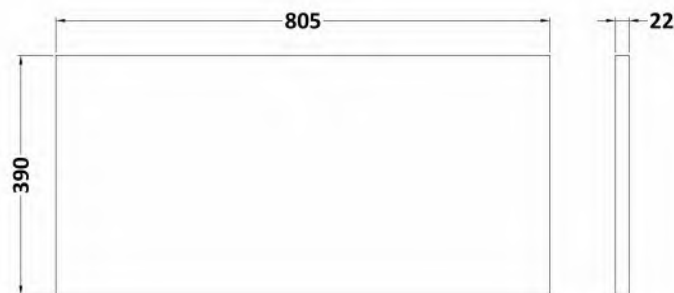

**Sales Code:** LBG800

**Description:** Laminate Worktop 805X390x22mm

**Product Dimensions**

Height (mm):	22
Width (mm):	805
Depth (mm):	390
Nett Weight (kg):	2.75

**Packaging Dimensions**

Height (mm):	25
Width (mm):	810
Depth (mm):	455
Gross Weight (kg):	2.75

**Packaging Data**

Box Colour:	Brown Cardboard Box
Box Qty:	1
Label Size:	100 x 50
Label Colour:	White Label
Label Qty:	1

**Outer Box Dimensions (If Applicable)**

Height (mm):	
Width (mm):	
Depth (mm):	
Gross Weight (kg):	
Barcode:	5056211874133

Sales Code: LSB800

Description: Laminate Worktop 805X390x22mm

**Product Dimensions**

Height (mm):	22
Width (mm):	805
Depth (mm):	390
Nett Weight (kg):	2.75

**Packaging Dimensions**

Height (mm):	25
Width (mm):	810
Depth (mm):	455
Gross Weight (kg):	2.75

**Sales Code:** LSW800

**Description:** Laminate Worktop 805X390x22mm

**Product Dimensions**

Height (mm):	22
Width (mm):	805
Depth (mm):	390
Nett Weight (kg):	2.75

**Packaging Dimensions**

Height (mm):	25
Width (mm):	810
Depth (mm):	455
Gross Weight (kg):	2.75