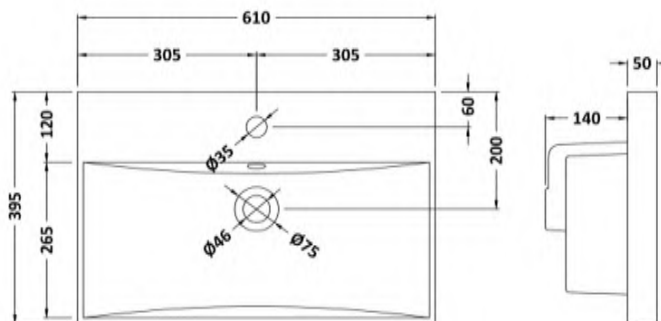

Sales Code: NVM003

Description: Minimalist Basin 600mm

Product Dimensions

Height (mm):	170
Width (mm):	600
Depth (mm):	390
Nett Weight (kg):	10.76

Packaging Dimensions

Height (mm):	200
Width (mm):	400
Depth (mm):	620
Gross Weight (kg):	10.76

Product Dimensions

Height (mm):	180
Width (mm):	610
Depth (mm):	390
Nett Weight (kg):	11

Packaging Dimensions

Height (mm):	200
Width (mm):	410
Depth (mm):	630
Gross Weight (kg):	11

Packaging Data

Box Colour:	Brown Cardboard Box - Printed
Box Qty:	1
Label Size:	100 x 50
Label Colour:	White Label
Label Qty:	2

Outer Box Dimensions (If Applicable)

Height (mm):	
Width (mm):	
Depth (mm):	
Gross Weight (kg):	
Barcode:	5055369043415

Product Details

Country of Origin:	China
Fitting Instruction:	No
Certification:	CE: No WRAS: N/A WRAS No: N/A
Product Material:	Vitreous China
Fixing Supplied:	No

Sales Code: NVM033

Description: 600 Thin Edged Basin 1Th

Product Dimensions

Height (mm):	170
Width (mm):	610
Depth (mm):	395
Nett Weight (kg):	11

Packaging Dimensions

Height (mm):	190
Width (mm):	630
Depth (mm):	415
Gross Weight (kg):	11.5