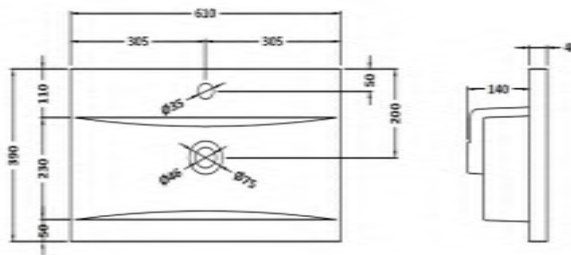

Sales Code: NVM013

Description: 600 Mid-Edged Basin 1 Th

Product Dimensions

Height (mm):	180
Width (mm):	610
Depth (mm):	390
Nett Weight (kg):	11

Packaging Dimensions

Height (mm):	200
Width (mm):	410
Depth (mm):	630
Gross Weight (kg):	11

Packaging Data

Box Colour:	Brown Cardboard Box - Printed
Box Qty:	1
Label Size:	100 x 50
Label Colour:	White Label
Label Qty:	2

Outer Box Dimensions (If Applicable)

Height (mm):	
Width (mm):	
Depth (mm):	
Gross Weight (kg):	
Barcode:	5055369043415

Product Details

Country of Origin:	China
Fitting Instruction:	No
Certification:	CE: No WRAS: N/A WRAS No: N/A
Product Material:	Vitreous China
Fixing Supplied:	No

Pans/Bidets: Trap Style: Not Applicable Includes Seat: Not Applicable

Seats: Seat Type: Not Applicable Material: Not Applicable
Function: Not Applicable Hinge Type: Not Applicable
Hinge Material: Not Applicable

Cisterns: Operating Type: Not Applicable Fittings: Not Applicable
Lever Type: Not Applicable

Basins: Tap Hole: One Taphole Chain Stay Hole: No
Template: Not Required Waste Type Req: Slotted
Overflow Inc: Yes Overflow Cover: Yes
Inner Bowl Depth (mm): 125mm