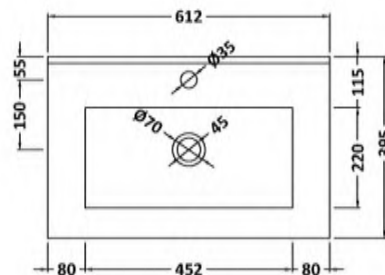

Packaging Dimensions

Height (mm):	520
Width (mm):	620
Depth (mm):	405
Gross Weight (kg):	23

Packaging Data

Box Colour:	Brown Cardboard Box - Printed
Box Qty:	0
Label Size:	0 x 0
Label Colour:	Not Applicable
Label Qty:	0

Outer Box Dimensions (If Applicable)

Height (mm):	
Width (mm):	
Depth (mm):	
Gross Weight (kg):	
Barcode:	5056462655482

Product Details

Country of Origin:	China
Fitting Instruction:	No
CE Certification:	
FSC Certified Materials:	Yes
Colour:	Satin White
Construction Method:	Cam & Wood Dowel
Construction Type:	Rigid
Cabinet Finish:	MFC Painted Gloss
Fascia Finish:	Mdf Painted Gloss
Cabinet Thickness (mm):	16
Fascia Thickness (mm):	18
Drawer Included:	Yes
Drawer Type:	80mm High Metal Softclose
No of Shelves:	0
Hinge Type:	Not Applicable
Hinge Included:	No
Adjustable Legs:	No, Not Required
Fixings Included:	Yes
Handle Style:	Modern
Waste Shroud:	Yes
Handle Included:	Yes, Supplied
Handle Type:	Finger Pull

Sales Code: NVM003

Description: Minimalist Basin 600mm

Product Dimensions

Height (mm):	170
Width (mm):	600
Depth (mm):	390
Nett Weight (kg):	10.76

Packaging Dimensions

Height (mm):	200
Width (mm):	400
Depth (mm):	620
Gross Weight (kg):	10.76

Packaging Data

Box Colour:	Brown Cardboard Box - Printed
Box Qty:	1
Label Size:	100 x 50
Label Colour:	White Label
Label Qty:	2

Outer Box Dimensions (If Applicable)

Height (mm):	
Width (mm):	
Depth (mm):	
Gross Weight (kg):	
Barcode:	5055146194668