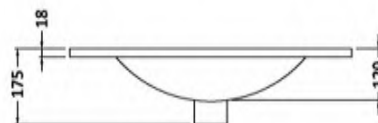

Packaging Dimensions

Height (mm):	520
Width (mm):	620
Depth (mm):	405
Gross Weight (kg):	23

Packaging Data

Box Colour:	Brown Cardboard Box - Printed
Box Qty:	0
Label Size:	0 x 0
Label Colour:	Not Applicable
Label Qty:	0

Outer Box Dimensions (If Applicable)

Height (mm):	
Width (mm):	
Depth (mm):	
Gross Weight (kg):	
Barcode:	5056462655482

Product Details

Country of Origin:	China
Fitting Instruction:	No
CE Certification:	
FSC Certified Materials:	Yes
Colour:	Satin White
Construction Method:	Cam & Wood Dowel
Construction Type:	Rigid
Cabinet Finish:	MFC Painted Gloss
Fascia Finish:	Mdf Painted Gloss
Cabinet Thickness (mm):	16
Fascia Thickness (mm):	18
Drawer Included:	Yes
Drawer Type:	80mm High Metal Softclose
No of Shelves:	0
Hinge Type:	Not Applicable
Hinge Included:	No
Adjustable Legs:	No, Not Required
Fixings Included:	Yes
Handle Style:	Modern
Waste Shroud:	Yes
Handle Included:	Yes, Supplied
Handle Type:	Finger Pull

Sales Code: NVM003

Description: Minimalist Basin 600mm

Product Dimensions

Height (mm):	170
Width (mm):	600
Depth (mm):	390
Nett Weight (kg):	10.76

Packaging Dimensions

Height (mm):	200
Width (mm):	400
Depth (mm):	620
Gross Weight (kg):	10.76