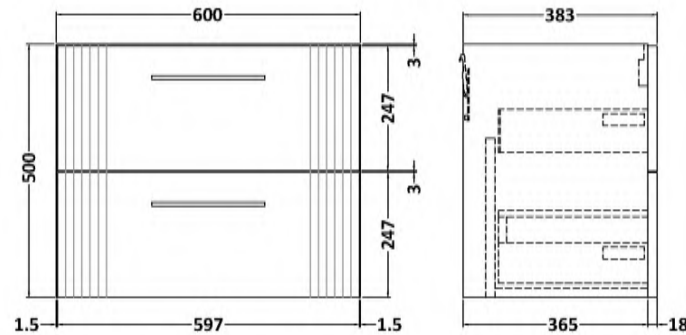

Sales Code: DPF193B

Description: 600 W/H 2-Drawer Vanity & Basin 2

Packaging Details

Barcode: 5056462675725

Sales Code: FLT193

Description: 600 W/H 2-Drawer Unit

Product Dimensions

Height (mm):	500
Width (mm):	600
Depth (mm):	383
Nett Weight (kg):	22.5

Packaging Dimensions

Height (mm):	520
Width (mm):	620
Depth (mm):	405
Gross Weight (kg):	23

Packaging Data

Box Colour:	Brown Cardboard Box - Printed
Box Qty:	0
Label Size:	0 x 0
Label Colour:	Not Applicable
Label Qty:	0

Sales Code: NVM003

Description: Minimalist Basin 600mm

Product Dimensions

Height (mm):	170
Width (mm):	600
Depth (mm):	390
Nett Weight (kg):	10.76

Packaging Dimensions

Height (mm):	200
Width (mm):	400
Depth (mm):	620
Gross Weight (kg):	10.76

Product Dimensions

Height (mm):	180
Width (mm):	610
Depth (mm):	390
Nett Weight (kg):	11

Packaging Dimensions

Height (mm):	200
Width (mm):	410
Depth (mm):	630
Gross Weight (kg):	11

Packaging Data

Box Colour:	Brown Cardboard Box - Printed
Box Qty:	1
Label Size:	100 x 50
Label Colour:	White Label
Label Qty:	2