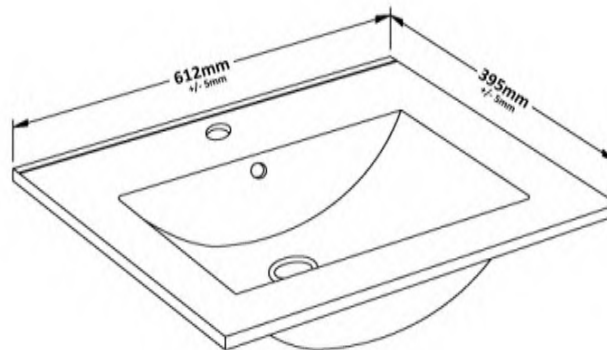

Packaging Dimensions

Height (mm):	520
Width (mm):	620
Depth (mm):	405
Gross Weight (kg):	23

Packaging Data

Box Colour:	Brown Cardboard Box - Printed
Box Qty:	0
Label Size:	0 x 0
Label Colour:	Not Applicable
Label Qty:	0

Outer Box Dimensions (If Applicable)

Height (mm):	
Width (mm):	
Depth (mm):	
Gross Weight (kg):	
Barcode:	5056462655482

Product Details

Country of Origin:	China
Fitting Instruction:	No
CE Certification:	
FSC Certified Materials:	Yes
Colour:	Satin White
Construction Method:	Cam & Wood Dowel
Construction Type:	Rigid
Cabinet Finish:	MFC Painted Gloss
Fascia Finish:	Mdf Painted Gloss
Cabinet Thickness (mm):	16
Fascia Thickness (mm):	18
Drawer Included:	Yes
Drawer Type:	80mm High Metal Softclose
No of Shelves:	0
Hinge Type:	Not Applicable
Hinge Included:	No
Adjustable Legs:	No, Not Required
Fixings Included:	Yes
Handle Style:	Modern
Waste Shroud:	Yes
Handle Included:	Yes, Supplied
Handle Type:	Finger Pull

Sales Code: NVM003

Description: Minimalist Basin 600mm

Product Dimensions

Height (mm):	170
Width (mm):	600
Depth (mm):	390
Nett Weight (kg):	10.76

Packaging Dimensions

Height (mm):	200
Width (mm):	400
Depth (mm):	620
Gross Weight (kg):	10.76

Packaging Data

Box Colour:	Brown Cardboard Box - Printed
Box Qty:	1
Label Size:	100 x 50
Label Colour:	White Label
Label Qty:	2

Outer Box Dimensions (If Applicable)

Height (mm):	
Width (mm):	
Depth (mm):	
Gross Weight (kg):	
Barcode:	5055146194668