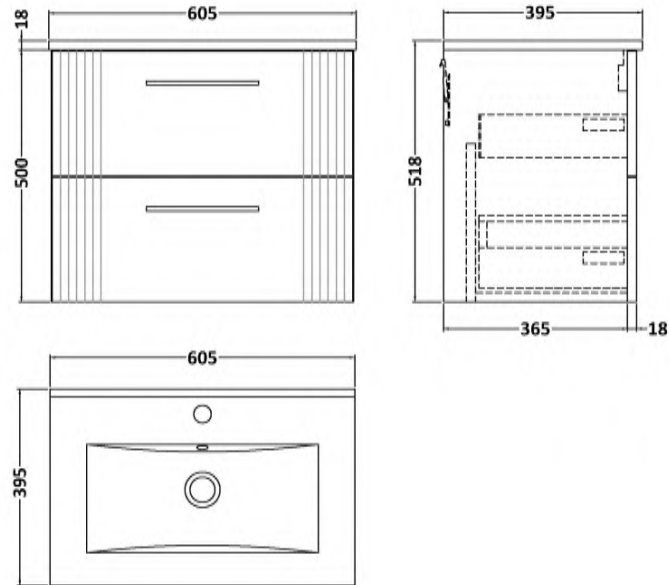

Sales Code: DPF193B

Description: 600 W/H 2-Drawer Vanity & Basin 2

Packaging Details

Barcode: 5056462675725

Sales Code: FLT193

Description: 600 W/H 2-Drawer Unit

Product Dimensions

Height (mm):	500
Width (mm):	600
Depth (mm):	383
Nett Weight (kg):	22.5

Packaging Dimensions

Height (mm):	520
Width (mm):	620
Depth (mm):	405
Gross Weight (kg):	23

Packaging Data

Box Colour:	Brown Cardboard Box - Printed
Box Qty:	0
Label Size:	0 x 0
Label Colour:	Not Applicable
Label Qty:	0

Outer Box Dimensions (If Applicable)

Height (mm):	
Width (mm):	
Depth (mm):	
Gross Weight (kg):	
Barcode:	5056462655482

Product Details

Country of Origin:	China
Fitting Instruction:	No
CE Certification:	
FSC Certified Materials:	Yes
Colour:	Satin White
Construction Method:	Cam & Wood Dowel
Construction Type:	Rigid
Cabinet Finish:	MFC Painted Gloss
Fascia Finish:	Mdf Painted Gloss
Cabinet Thickness (mm):	16
Fascia Thickness (mm):	18
Drawer Included:	Yes
Drawer Type:	80mm High Metal Softclose
No of Shelves:	0
Hinge Type:	Not Applicable
Hinge Included:	No
Adjustable Legs:	No, Not Required
Fixings Included:	Yes
Handle Style:	Modern
Waste Shroud:	Yes
Handle Included:	Yes, Supplied
Handle Type:	Finger Pull

Sales Code: NVM003

Description: Minimalist Basin 600mm

Product Dimensions

Height (mm):	170
Width (mm):	600
Depth (mm):	390
Nett Weight (kg):	10.76

Packaging Dimensions

Height (mm):	200
Width (mm):	400
Depth (mm):	620
Gross Weight (kg):	10.76