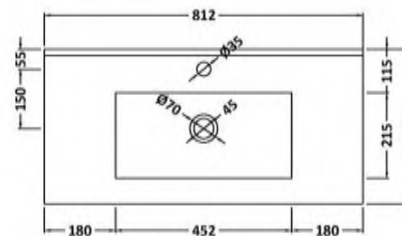

Height (mm):	520
Width (mm):	820
Depth (mm):	405
Gross Weight (kg):	25

**Packaging Data**

Box Colour:	Brown Cardboard Box - Printed
Box Qty:	0
Label Size:	0 x 0
Label Colour:	Not Applicable
Label Qty:	0

### Product Dimensions

Height (mm):	170
Width (mm):	800
Depth (mm):	390
Nett Weight (kg):	16.9

### Packaging Dimensions

Height (mm):	400
Width (mm):	820
Depth (mm):	200
Gross Weight (kg):	16.9

### Product Dimensions

Height (mm):	180
Width (mm):	810
Depth (mm):	390
Nett Weight (kg):	15