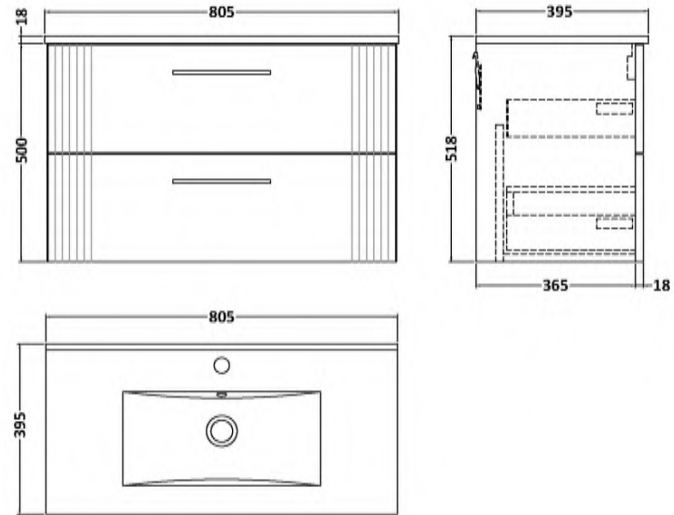

Sales Code: DPF195B

Description: 800 W/H 2-Drawer Vanity & Basin 2

Packaging Details

Barcode: 5056462676425