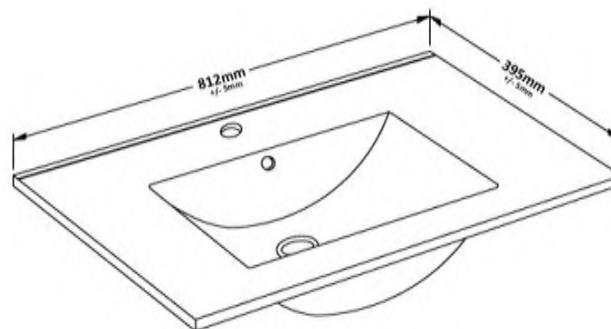

Height (mm):	520
Width (mm):	820
Depth (mm):	405
Gross Weight (kg):	25

**Packaging Data**

Box Colour:	Brown Cardboard Box - Printed
Box Qty:	0
Label Size:	0 x 0
Label Colour:	Not Applicable
Label Qty:	0

**Outer Box Dimensions (If Applicable)**

Height (mm):	
Width (mm):	
Depth (mm):	
Gross Weight (kg):	
Barcode:	5056462655567

**Product Details**

Country of Origin:	China
Fitting Instruction:	No
CE Certification:	
FSC Certified Materials:	Yes
Colour:	Satin White
Construction Method:	Cam & Wood Dowel
Construction Type:	Rigid
Cabinet Finish:	MFC Painted Gloss
Fascia Finish:	Mdf Painted Gloss
Cabinet Thickness (mm):	16
Fascia Thickness (mm):	18
Drawer Included:	Yes
Drawer Type:	80mm High Metal Softclose
No of Shelves:	0
Hinge Type:	Not Applicable
Hinge Included:	No
Adjustable Legs:	No, Not Required
Fixings Included:	Yes
Handle Style:	Modern
Waste Shroud:	Yes
Handle Included:	Yes, Supplied
Handle Type:	Finger Pull

### Product Dimensions

Height (mm):	170
Width (mm):	800
Depth (mm):	390
Nett Weight (kg):	16.9

### Product Dimensions

Height (mm):	180
Width (mm):	810
Depth (mm):	390
Nett Weight (kg):	15