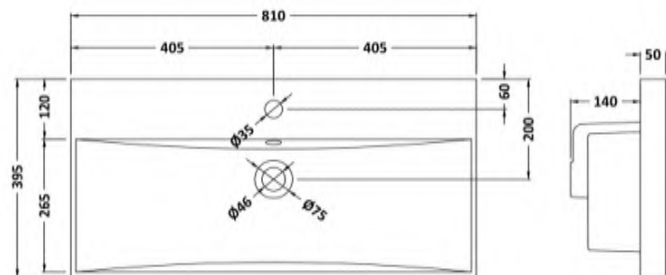

Sales Code: NVM035

Description: 800 Thin Edged Basin 1Th

Product Dimensions

Height (mm):	170
Width (mm):	810
Depth (mm):	395
Nett Weight (kg):	14.5

Packaging Dimensions

Height (mm):	190
Width (mm):	830
Depth (mm):	415
Gross Weight (kg):	15

Packaging Data

Box Colour:	Brown Cardboard Box
Box Qty:	1
Label Size:	100 x 50
Label Colour:	White Label
Label Qty:	2

Outer Box Dimensions (If Applicable)

Height (mm):	
Width (mm):	
Depth (mm):	
Gross Weight (kg):	
Barcode:	5056211853435

Product Details

Country of Origin:	China
Fitting Instruction:	No
Certification:	CE: No WRAS: N/A WRAS No: N/A
Product Material:	Vitreous China
Fixing Supplied:	No

Pans/Bidets: Trap Style: Not Applicable Includes Seat: Not Applicable

Seats: Seat Type: Not Applicable Material: Not Applicable
Function: Not Included Hinge Type: Not Relevant
Hinge Material: Not Applicable

Cisterns: Operating Type: Not Applicable Fittings: None Included
Lever Type: Not Applicable

Basins: Tap Hole: One Taphole Chain Stay Hole: No
Template: Not Required Waste Type Req: Slotted
Overflow Inc: Not Applicable Overflow Cover: Yes
Inner Bowl Depth (mm): 125mm