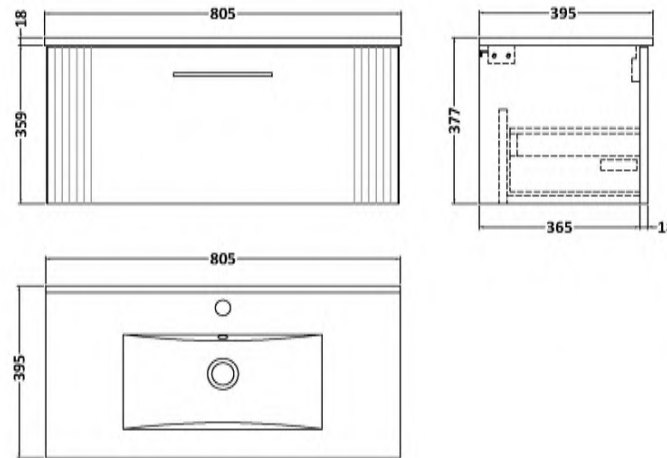

Sales Code: DPF196B

Description: 800 W/H Single Drawer Vanity & Basin 2

Packaging Details

Barcode: 5056462676074