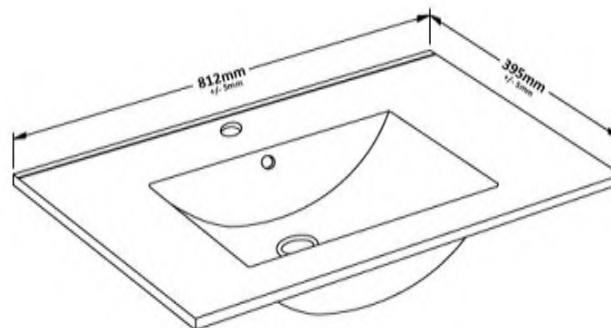

**Packaging Dimensions**

Height (mm):	380
Width (mm):	820
Depth (mm):	405
Gross Weight (kg):	18

**Packaging Data**

Box Colour:	Brown Cardboard Box - Printed
Box Qty:	0
Label Size:	0 x 0
Label Colour:	Not Applicable
Label Qty:	0

**Outer Box Dimensions (If Applicable)**

Height (mm):	
Width (mm):	
Depth (mm):	
Gross Weight (kg):	
Barcode:	5056462655529

**Product Details**

Country of Origin:	China
Fitting Instruction:	No
CE Certification:	
FSC Certified Materials:	Yes
Colour:	Satin White
Construction Method:	Cam & Wood Dowel
Construction Type:	Rigid
Cabinet Finish:	MFC Painted Gloss
Fascia Finish:	Mdf Painted Gloss
Cabinet Thickness (mm):	16
Fascia Thickness (mm):	18
Drawer Included:	Yes
Drawer Type:	80mm High Metal S/C Inc Galler
No of Shelves:	0
Hinge Type:	Not Applicable
Hinge Included:	No
Adjustable Legs:	No, Not Required
Fixings Included:	Yes
Handle Style:	Modern
Waste Shroud:	Yes
Handle Included:	Yes, Supplied
Handle Type:	Finger Pull

### Product Dimensions

Height (mm):	170
Width (mm):	800
Depth (mm):	390
Nett Weight (kg):	16.9

### Packaging Dimensions

Height (mm):	400
Width (mm):	820
Depth (mm):	200
Gross Weight (kg):	16.9