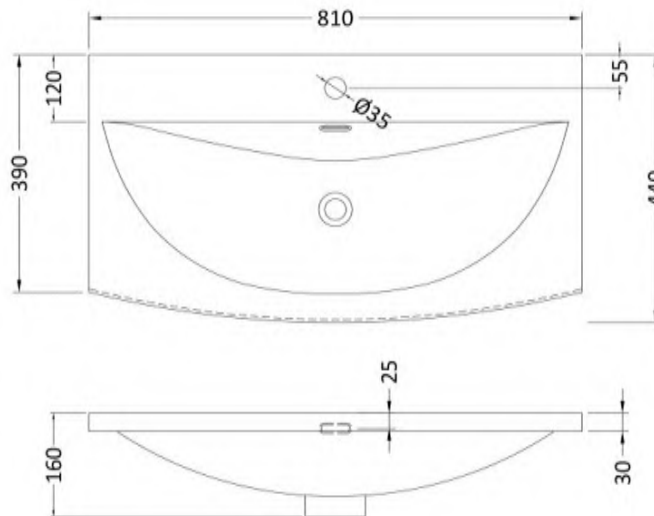

Sales Code: NVM045

Description: 800 Curved Basin 1Th

Product Dimensions

Height (mm):	160
Width (mm):	810
Depth (mm):	440
Nett Weight (kg):	15

Packaging Dimensions

Height (mm):	190
Width (mm):	830
Depth (mm):	415
Gross Weight (kg):	15.5

Packaging Data

Box Colour:	Brown Cardboard Box
Box Qty:	1
Label Size:	100 x 50
Label Colour:	White Label
Label Qty:	2

Outer Box Dimensions (If Applicable)

Height (mm):	
Width (mm):	
Depth (mm):	
Gross Weight (kg):	
Barcode:	5056462620978

Product Details

Country of Origin:	China
Fitting Instruction:	No
Certification:	CE: No WRAS: N/A WRAS No: N/A
Product Material:	Vitreous China
Fixing Supplied:	No

Pans/Bidets: Trap Style: Not Applicable Includes Seat: Not Applicable

Seats: Seat Type: Not Applicable Material: Not Applicable
Function: Not Included Hinge Type: Not Relevant
Hinge Material: Not Applicable

Cisterns: Operating Type: Not Applicable Fittings: None Included
Lever Type: Not Applicable

Basins: Tap Hole: One Taphole Chain Stay Hole: No
Template: Not Required Waste Type Req: Slotted
Overflow Inc: Not Applicable Overflow Cover: Yes
Inner Bowl Depth (mm): 125mm