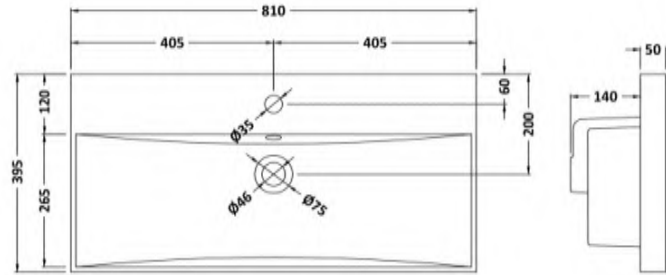

### Product Dimensions

Height (mm):	170
Width (mm):	800
Depth (mm):	390
Nett Weight (kg):	16.9

### Outer Box Dimensions (If Applicable)

Height (mm):	
Width (mm):	
Depth (mm):	
Gross Weight (kg):	
Barcode:	5055146194675

**Product Dimensions**

Height (mm):	180
Width (mm):	310
Depth (mm):	390
Nett Weight (kg):	15

**Packaging Dimensions**

Height (mm):	210
Width (mm):	410
Depth (mm):	830
Gross Weight (kg):	15

**Packaging Data**

Description: 800 Thin Edged Basin 1Th

**Product Dimensions**

Height (mm):	170
Width (mm):	810
Depth (mm):	395
Nett Weight (kg):	14.5

**Packaging Dimensions**

Height (mm):	190
Width (mm):	830
Depth (mm):	415
Gross Weight (kg):	15