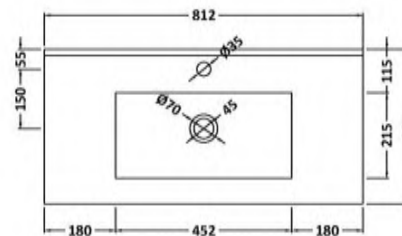

**Packaging Dimensions**

Height (mm):	380
Width (mm):	820
Depth (mm):	405
Gross Weight (kg):	18

**Packaging Data**

Box Colour:	Brown Cardboard Box - Printed
Box Qty:	0
Label Size:	0 x 0
Label Colour:	Not Applicable
Label Qty:	0

**Outer Box Dimensions (If Applicable)**

Height (mm):	
Width (mm):	
Depth (mm):	
Gross Weight (kg):	
Barcode:	5056462655529

**Product Details**

Country of Origin:	China
Fitting Instruction:	No
CE Certification:	
FSC Certified Materials:	Yes
Colour:	Satin White
Construction Method:	Cam & Wood Dowel
Construction Type:	Rigid
Cabinet Finish:	MFC Painted Gloss
Fascia Finish:	Mdf Painted Gloss
Cabinet Thickness (mm):	16
Fascia Thickness (mm):	18
Drawer Included:	Yes
Drawer Type:	80mm High Metal S/C Inc Galler
No of Shelves:	0
Hinge Type:	Not Applicable
Hinge Included:	No
Adjustable Legs:	No, Not Required
Fixings Included:	Yes
Handle Style:	Modern
Waste Shroud:	Yes
Handle Included:	Yes, Supplied
Handle Type:	Finger Pull

### Product Dimensions

Height (mm):	170
Width (mm):	800
Depth (mm):	390
Nett Weight (kg):	16.9

### Packaging Dimensions

Height (mm):	400
Width (mm):	820
Depth (mm):	200
Gross Weight (kg):	16.9