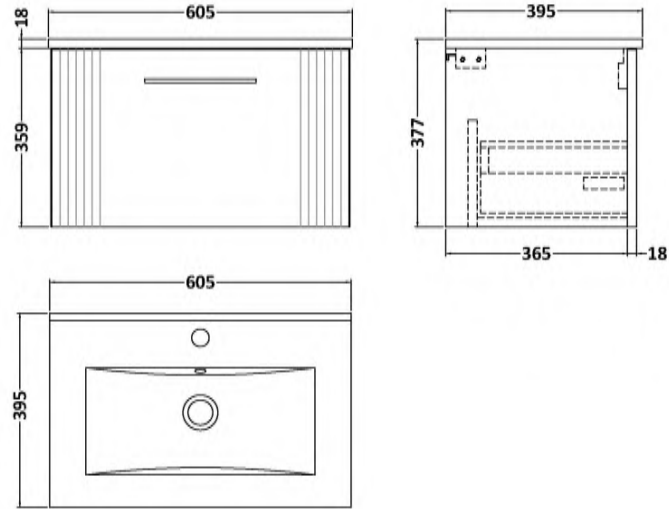

Sales Code: DPF194B

Description: 600 W/H Single Drawer Vanity & Basin 2

Packaging Details

Barcode: 5056462675374

Sales Code: FLT194

Description: 600 W/H Single Drawer Unit

Product Dimensions

Height (mm):	359
Width (mm):	600
Depth (mm):	383
Nett Weight (kg):	13

Packaging Dimensions

Height (mm):	380
Width (mm):	620
Depth (mm):	405
Gross Weight (kg):	13.5

Packaging Data

Box Colour:	Brown Cardboard Box - Printed
Box Qty:	0
Label Size:	0 x 0
Label Colour:	Not Applicable
Label Qty:	0

Outer Box Dimensions (If Applicable)

Height (mm):	
Width (mm):	
Depth (mm):	
Gross Weight (kg):	
Barcode:	5056462655444

Product Details

Country of Origin:	China
Fitting Instruction:	No
CE Certification:	
FSC Certified Materials:	Yes
Colour:	Satin White
Construction Method:	Cam & Wood Dowel
Construction Type:	Rigid
Cabinet Finish:	MFC Painted Gloss
Fascia Finish:	Mdf Painted Gloss
Cabinet Thickness (mm):	16
Fascia Thickness (mm):	18
Drawer Included:	Yes
Drawer Type:	80mm High Metal S/C Inc Galler
No of Shelves:	0
Hinge Type:	Not Applicable
Hinge Included:	No
Adjustable Legs:	No, Not Required
Fixings Included:	Yes
Handle Style:	Modern
Waste Shroud:	Yes
Handle Included:	Yes, Supplied
Handle Type:	Finger Pull

Sales Code: NVM003

Description: Minimalist Basin 600mm

Product Dimensions

Height (mm):	170
Width (mm):	600
Depth (mm):	390
Nett Weight (kg):	10.76

Packaging Dimensions

Height (mm):	200
Width (mm):	400
Depth (mm):	620
Gross Weight (kg):	10.76