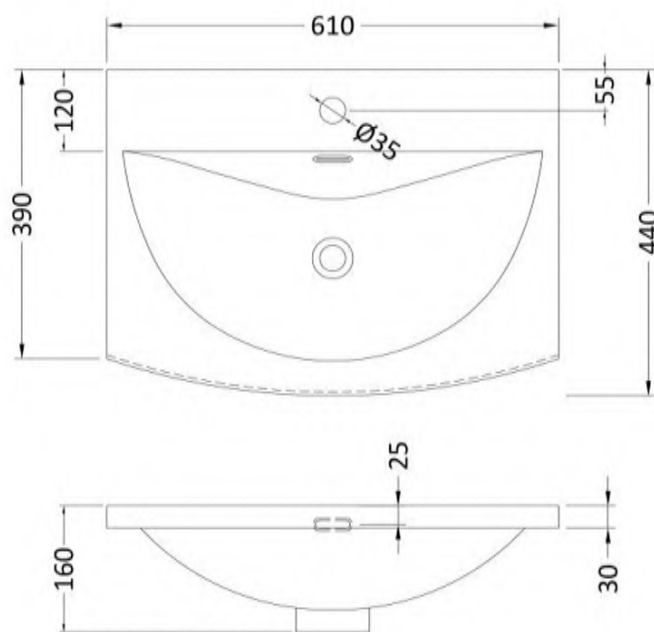

Sales Code: NVM043

Description: 600 Curved Basin 1Th

Product Dimensions

Height (mm):	160
Width (mm):	610
Depth (mm):	440
Nett Weight (kg):	11

Packaging Dimensions

Height (mm):	190
Width (mm):	630
Depth (mm):	415
Gross Weight (kg):	11.5

Packaging Data

Box Colour:	Brown Cardboard Box - Printed
Box Qty:	1
Label Size:	100 x 50
Label Colour:	White Label
Label Qty:	2

Outer Box Dimensions (If Applicable)

Height (mm):	
Width (mm):	
Depth (mm):	
Gross Weight (kg):	
Barcode:	5056462620961

Product Details

Country of Origin:	China
Fitting Instruction:	No
Certification:	CE: No WRAS: N/A WRAS No: N/A
Product Material:	Vitreous China
Fixing Supplied:	No

Pans/Bidets: Trap Style: Not Applicable Includes Seat: Not Applicable

Seats: Seat Type: Not Applicable Material: Not Applicable
Function: Not Applicable Hinge Type: Not Applicable
Hinge Material: Not Applicable

Cisterns: Operating Type: Not Applicable Fittings: Not Applicable
Lever Type: Not Applicable

Basins: Tap Hole: One Taphole Chain Stay Hole: No
Template: Not Required Waste Type Req: Slotted
Overflow Inc: Yes Overflow Cover: Yes
Inner Bowl Depth (mm): 125mm