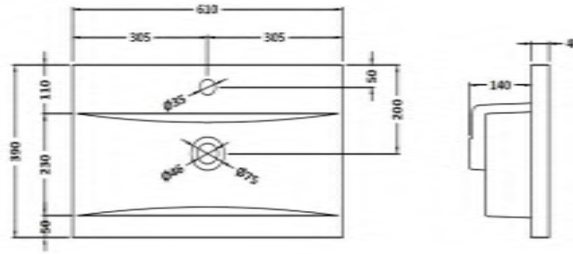

Sales Code: NVM013

Description: 600 Mid-Edged Basin 1 Th

Product Dimensions

Height (mm):	180
Width (mm):	610
Depth (mm):	390
Nett Weight (kg):	11

Packaging Dimensions

Height (mm):	200
Width (mm):	410
Depth (mm):	630
Gross Weight (kg):	11

Packaging Data

Box Colour:	Brown Cardboard Box - Printed
Box Qty:	1
Label Size:	100 x 50
Label Colour:	White Label
Label Qty:	2

Outer Box Dimensions (If Applicable)

Height (mm):	
Width (mm):	
Depth (mm):	
Gross Weight (kg):	
Barcode:	5055369043415

Product Details

Country of Origin:	China
Fitting Instruction:	No
Certification:	CE: No WRAS: N/A WRAS No: N/A
Product Material:	Vitreous China
Fixing Supplied:	No

Pans/Bidets: Trap Style: Not Applicable Includes Seat: Not Applicable

Seats: Seat Type: Not Applicable Material: Not Applicable
Function: Not Applicable Hinge Type: Not Applicable
Hinge Material: Not Applicable

Cisterns: Operating Type: Not Applicable Fittings: Not Applicable
Lever Type: Not Applicable

Basins: Tap Hole: One Taphole Chain Stay Hole: No
Template: Not Required Waste Type Req: Slotted
Overflow Inc: Yes Overflow Cover: Yes
Inner Bowl Depth (mm): 125mm