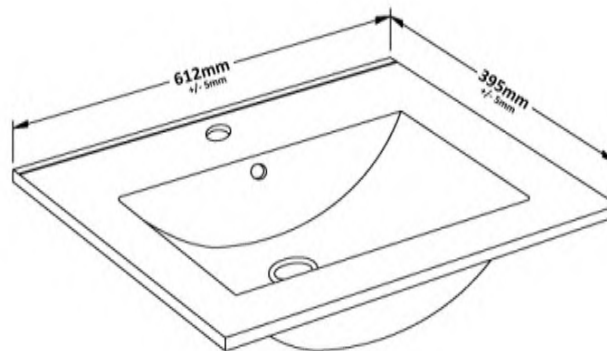

Packaging Dimensions

Height (mm):	380
Width (mm):	620
Depth (mm):	405
Gross Weight (kg):	13.5

Packaging Data

Box Colour:	Brown Cardboard Box - Printed
Box Qty:	0
Label Size:	0 x 0
Label Colour:	Not Applicable
Label Qty:	0

Outer Box Dimensions (If Applicable)

Height (mm):	
Width (mm):	
Depth (mm):	
Gross Weight (kg):	
Barcode:	5056462655444

Product Details

Country of Origin:	China
Fitting Instruction:	No
CE Certification:	
FSC Certified Materials:	Yes
Colour:	Satin White
Construction Method:	Cam & Wood Dowel
Construction Type:	Rigid
Cabinet Finish:	MFC Painted Gloss
Fascia Finish:	Mdf Painted Gloss
Cabinet Thickness (mm):	16
Fascia Thickness (mm):	18
Drawer Included:	Yes
Drawer Type:	80mm High Metal S/C Inc Galler
No of Shelves:	0
Hinge Type:	Not Applicable
Hinge Included:	No
Adjustable Legs:	No, Not Required
Fixings Included:	Yes
Handle Style:	Modern
Waste Shroud:	Yes
Handle Included:	Yes, Supplied
Handle Type:	Finger Pull

Sales Code: NVM003

Description: Minimalist Basin 600mm

Product Dimensions

Height (mm):	170
Width (mm):	600
Depth (mm):	390
Nett Weight (kg):	10.76

Packaging Dimensions

Height (mm):	200
Width (mm):	400
Depth (mm):	620
Gross Weight (kg):	10.76

Packaging Data

Box Colour:	Brown Cardboard Box - Printed
Box Qty:	1
Label Size:	100 x 50
Label Colour:	White Label
Label Qty:	2

Outer Box Dimensions (If Applicable)

Height (mm):	
Width (mm):	
Depth (mm):	
Gross Weight (kg):	
Barcode:	5055146194668