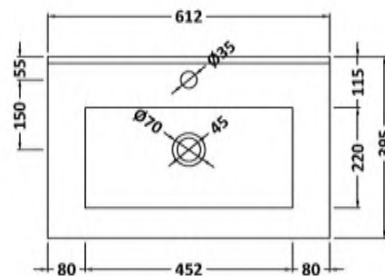

Packaging Dimensions

Height (mm):	380
Width (mm):	620
Depth (mm):	405
Gross Weight (kg):	13.5

Packaging Data

Box Colour:	Brown Cardboard Box - Printed
Box Qty:	0
Label Size:	0 x 0
Label Colour:	Not Applicable
Label Qty:	0

Outer Box Dimensions (If Applicable)

Height (mm):	
Width (mm):	
Depth (mm):	
Gross Weight (kg):	
Barcode:	5056462655444

Product Details

Country of Origin:	China
Fitting Instruction:	No
CE Certification:	
FSC Certified Materials:	Yes
Colour:	Satin White
Construction Method:	Cam & Wood Dowel
Construction Type:	Rigid
Cabinet Finish:	MFC Painted Gloss
Fascia Finish:	Mdf Painted Gloss
Cabinet Thickness (mm):	16
Fascia Thickness (mm):	18
Drawer Included:	Yes
Drawer Type:	80mm High Metal S/C Inc Galler
No of Shelves:	0
Hinge Type:	Not Applicable
Hinge Included:	No
Adjustable Legs:	No, Not Required
Fixings Included:	Yes
Handle Style:	Modern
Waste Shroud:	Yes
Handle Included:	Yes, Supplied
Handle Type:	Finger Pull

Sales Code: NVM003

Description: Minimalist Basin 600mm

Product Dimensions

Height (mm):	170
Width (mm):	600
Depth (mm):	390
Nett Weight (kg):	10.76

Packaging Dimensions

Height (mm):	200
Width (mm):	400
Depth (mm):	620
Gross Weight (kg):	10.76

Packaging Data

Box Colour:	Brown Cardboard Box - Printed
Box Qty:	1
Label Size:	100 x 50
Label Colour:	White Label
Label Qty:	2

Outer Box Dimensions (If Applicable)

Height (mm):	
Width (mm):	
Depth (mm):	
Gross Weight (kg):	
Barcode:	5055146194668