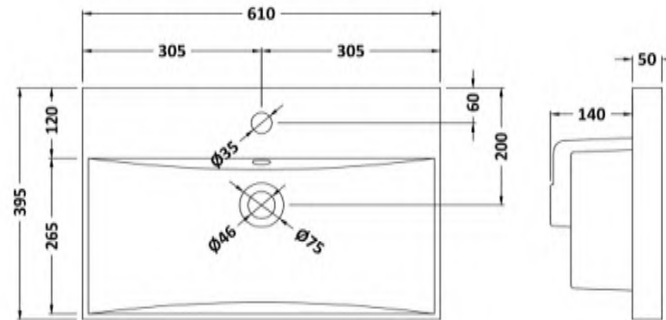

Sales Code: NVM003

Description: Minimalist Basin 600mm

Product Dimensions

Height (mm):	170
Width (mm):	600
Depth (mm):	390
Nett Weight (kg):	10.76

Packaging Dimensions

Height (mm):	200
Width (mm):	400
Depth (mm):	620
Gross Weight (kg):	10.76

Product Dimensions

Height (mm):	180
Width (mm):	610
Depth (mm):	390
Nett Weight (kg):	11

Packaging Dimensions

Height (mm):	200
Width (mm):	410
Depth (mm):	630
Gross Weight (kg):	11

Packaging Data

Box Colour:	Brown Cardboard Box - Printed
Box Qty:	1
Label Size:	100 x 50
Label Colour:	White Label
Label Qty:	2

Outer Box Dimensions (If Applicable)

Height (mm):	
Width (mm):	
Depth (mm):	
Gross Weight (kg):	
Barcode:	5055369043415

Product Details

Country of Origin:	China
Fitting Instruction:	No
Certification:	CE: No WRAS: N/A WRAS No: N/A
Product Material:	Vitreous China
Fixing Supplied:	No

Sales Code: NVM033

Description: 600 Thin Edged Basin 1Th

Product Dimensions

Height (mm):	170
Width (mm):	610
Depth (mm):	395
Nett Weight (kg):	11

Packaging Dimensions

Height (mm):	190
Width (mm):	630
Depth (mm):	415
Gross Weight (kg):	11.5