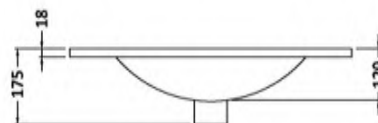

Packaging Dimensions

Height (mm):	380
Width (mm):	620
Depth (mm):	405
Gross Weight (kg):	13.5

Packaging Data

Box Colour:	Brown Cardboard Box - Printed
Box Qty:	0
Label Size:	0 x 0
Label Colour:	Not Applicable
Label Qty:	0

Outer Box Dimensions (If Applicable)

Height (mm):	
Width (mm):	
Depth (mm):	
Gross Weight (kg):	
Barcode:	5056462655444

Product Details

Country of Origin:	China
Fitting Instruction:	No
CE Certification:	
FSC Certified Materials:	Yes
Colour:	Satin White
Construction Method:	Cam & Wood Dowel
Construction Type:	Rigid
Cabinet Finish:	MFC Painted Gloss
Fascia Finish:	Mdf Painted Gloss
Cabinet Thickness (mm):	16
Fascia Thickness (mm):	18
Drawer Included:	Yes
Drawer Type:	80mm High Metal S/C Inc Galler
No of Shelves:	0
Hinge Type:	Not Applicable
Hinge Included:	No
Adjustable Legs:	No, Not Required
Fixings Included:	Yes
Handle Style:	Modern
Waste Shroud:	Yes
Handle Included:	Yes, Supplied
Handle Type:	Finger Pull

Sales Code: NVM003

Description: Minimalist Basin 600mm

Product Dimensions

Height (mm):	170
Width (mm):	600
Depth (mm):	390
Nett Weight (kg):	10.76

Packaging Dimensions

Height (mm):	200
Width (mm):	400
Depth (mm):	620
Gross Weight (kg):	10.76