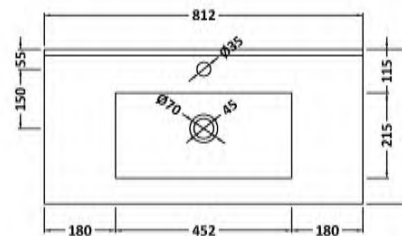

Sales Code: URB106B

Description: 800 W/H 2-Drawer Unit & Basin 2

Packaging Details

Barcode: 5056211892694

Sales Code: URB195

Description: 800 W/H 2-Drawer Unit

Product Dimensions

Height (mm):	500
Width (mm):	810
Depth (mm):	383
Nett Weight (kg):	24.5

Packaging Dimensions

Height (mm):	500
Width (mm):	795
Depth (mm):	383
Gross Weight (kg):	25

Packaging Data

Box Colour:	Brown Cardboard Box
Box Qty:	1
Label Size:	100 x 50
Label Colour:	White Label
Label Qty:	2

Sales Code: NVM005

Description: Minimalist Basin 800mm

Product Dimensions

Height (mm):	170
Width (mm):	800
Depth (mm):	390
Nett Weight (kg):	16.9

Packaging Dimensions

Height (mm):	400
Width (mm):	820
Depth (mm):	200
Gross Weight (kg):	16.9

Packaging Data

Box Colour:	Brown Cardboard Box - Printed
Box Qty:	1
Label Size:	100 x 50
Label Colour:	White Label
Label Qty:	2

Outer Box Dimensions (If Applicable)

Height (mm):	
Width (mm):	
Depth (mm):	
Gross Weight (kg):	
Barcode:	5055146194675