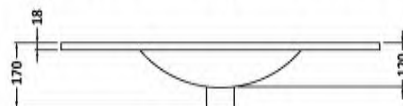

Outer Box Dimensions (If Applicable)

Height (mm):	
Width (mm):	
Depth (mm):	
Gross Weight (kg):	
Barcode:	5056211890515

Product Details

Country of Origin:	China
Fitting Instruction:	No
CE Certification:	N/A
FSC Certified Materials:	Yes
Colour:	Satin White
Construction Method:	Cam & Wood Dowel
Construction Type:	Rigid
Cabinet Finish:	MFC Painted Matt
Fascia Finish:	Mdf Painted Matt
Cabinet Thickness (mm):	18
Fascia Thickness (mm):	18
Drawer Included:	Yes
Drawer Type:	80mm High Metal Softclose
No of Shelves:	0
Hinge Type:	Not Applicable
Hinge Included:	No
Adjustable Legs:	No
Fixings Included:	Yes
Handle Style:	Not Applicable
Waste Shroud:	Yes
Handle Included:	No, Not Required
Handle Type:	Handleless

Sales Code: NVM005

Description: Minimalist Basin 800mm

Product Dimensions

Height (mm):	170
Width (mm):	800
Depth (mm):	390
Nett Weight (kg):	16.9

Packaging Dimensions

Height (mm):	400
Width (mm):	820
Depth (mm):	200
Gross Weight (kg):	16.9