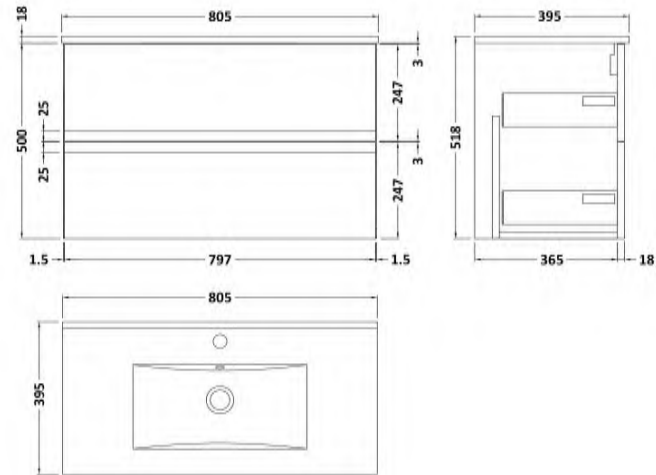

Sales Code: URB106B

Description: 800 W/H 2-Drawer Unit & Basin 2

Packaging Details

Barcode: 5056211892694

Sales Code: URB195

Description: 800 W/H 2-Drawer Unit

Product Dimensions

Height (mm):	500
Width (mm):	810
Depth (mm):	383
Nett Weight (kg):	24.5

Packaging Dimensions

Height (mm):	500
Width (mm):	795
Depth (mm):	383
Gross Weight (kg):	25

Packaging Data

Box Colour:	Brown Cardboard Box
Box Qty:	1
Label Size:	100 x 50
Label Colour:	White Label
Label Qty:	2

Sales Code: NVM005

Description: Minimalist Basin 800mm

Product Dimensions

Height (mm):	170
Width (mm):	800
Depth (mm):	390
Nett Weight (kg):	16.9

Packaging Dimensions

Height (mm):	400
Width (mm):	820
Depth (mm):	200
Gross Weight (kg):	16.9

Product Dimensions

Height (mm):	180
Width (mm):	810
Depth (mm):	390
Nett Weight (kg):	15

Packaging Dimensions

Height (mm):	210
Width (mm):	410
Depth (mm):	830
Gross Weight (kg):	15

Packaging Data

Box Colour:	Brown Cardboard Box
Box Qty:	1
Label Size:	100 x 50
Label Colour:	White Label
Label Qty:	2