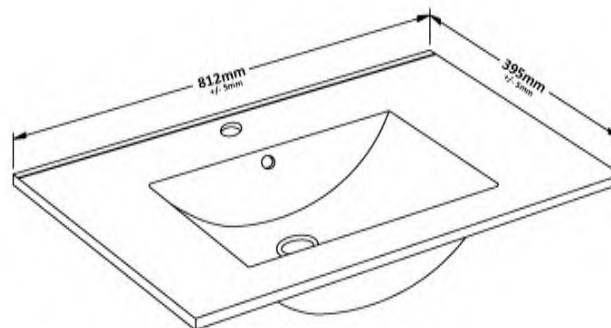

Sales Code: URB106B

Description: 800 W/H 2-Drawer Unit & Basin 2

Packaging Details

Barcode: 5056211892694

Sales Code: URB195

Description: 800 W/H 2-Drawer Unit

Product Dimensions

Height (mm):	500
Width (mm):	810
Depth (mm):	383
Nett Weight (kg):	24.5

Packaging Dimensions

Height (mm):	500
Width (mm):	795
Depth (mm):	383
Gross Weight (kg):	25

Packaging Data

Box Colour:	Brown Cardboard Box
Box Qty:	1
Label Size:	100 x 50
Label Colour:	White Label
Label Qty:	2

Outer Box Dimensions (If Applicable)

Height (mm):	
Width (mm):	
Depth (mm):	
Gross Weight (kg):	
Barcode:	5056211890515

Product Details

Country of Origin:	China
Fitting Instruction:	No
CE Certification:	N/A
FSC Certified Materials:	Yes
Colour:	Satin White
Construction Method:	Cam & Wood Dowel
Construction Type:	Rigid
Cabinet Finish:	MFC Painted Matt
Fascia Finish:	Mdf Painted Matt
Cabinet Thickness (mm):	18
Fascia Thickness (mm):	18
Drawer Included:	Yes
Drawer Type:	80mm High Metal Softclose
No of Shelves:	0
Hinge Type:	Not Applicable
Hinge Included:	No
Adjustable Legs:	No
Fixings Included:	Yes
Handle Style:	Not Applicable
Waste Shroud:	Yes
Handle Included:	No, Not Required
Handle Type:	Handleless

Sales Code: NVM005

Description: Minimalist Basin 800mm

Product Dimensions

Height (mm):	170
Width (mm):	800
Depth (mm):	390
Nett Weight (kg):	16.9

Packaging Dimensions

Height (mm):	400
Width (mm):	820
Depth (mm):	200
Gross Weight (kg):	16.9