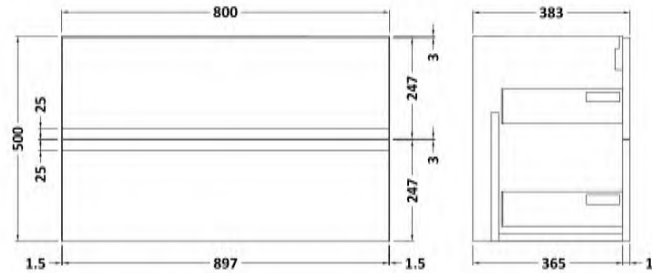

Sales Code: URB106B

Description: 800 W/H 2-Drawer Unit & Basin 2

Packaging Details

Barcode: 5056211892694

Sales Code: URB195

Description: 800 W/H 2-Drawer Unit

Product Dimensions

Height (mm):	500
Width (mm):	810
Depth (mm):	383
Nett Weight (kg):	24.5

Packaging Dimensions

Height (mm):	500
Width (mm):	795
Depth (mm):	383
Gross Weight (kg):	25

Packaging Data

Box Colour:	Brown Cardboard Box
Box Qty:	1
Label Size:	100 x 50
Label Colour:	White Label
Label Qty:	2

Sales Code: NVM005

Description: Minimalist Basin 800mm

Product Dimensions

Height (mm):	170
Width (mm):	800
Depth (mm):	390
Nett Weight (kg):	16.9

Packaging Dimensions

Height (mm):	400
Width (mm):	820
Depth (mm):	200
Gross Weight (kg):	16.9

Product Dimensions

Height (mm):	180
Width (mm):	810
Depth (mm):	390
Nett Weight (kg):	15

Packaging Dimensions

Height (mm):	210
Width (mm):	410
Depth (mm):	830
Gross Weight (kg):	15

Packaging Data

Box Colour:	Brown Cardboard Box
Box Qty:	1
Label Size:	100 x 50
Label Colour:	White Label
Label Qty:	2