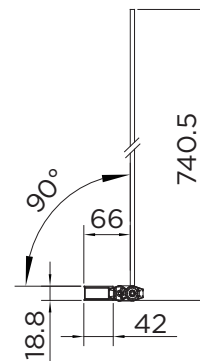

BATH SCREEN SPECIFICATION

venturi 8

SINGLE BATH SCREEN

RANGE	VENTURI 8
PRODUCT	SINGLE BATH SCREEN
CODE	AQ6001
SIZE	800
PROFILE COLOUR	SILVER
GLASS THICKNESS	8mm
GLASS FINISH	CLEAR
GLASS TREATMENT	CLEAN & CLEAR™
HEIGHT	1400
ADJUSTMENT	800-820
GUARANTEE	LIFETIME*
GLASS BS EN	EN12150-1T
CE	YES/EN14428
PROFILE MATERIAL	ALUMINUM/6463#
HINGE MATERIAL	ZINC ALLOY
FIXED PANEL SIZE	N/A
MOVING PANEL SIZE	722
OPENING	INWARD/OUTWARD
PRODUCT HAND	UNIVERSAL
PRODUCT WEIGHT	23KG
PACKAGED DIMENSIONS	1480x852x50
BARCODE	5031978043893

All measurements in mm and are nominal