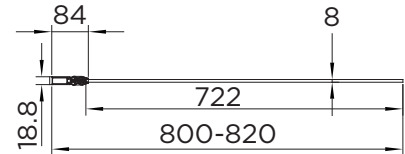

BATH SCREEN SPECIFICATION

venturi 8

SINGLE BATH SCREEN

RANGE	VENTURI 8
PRODUCT	SINGLE BATH SCREEN
CODE	AQ6001
SIZE	800
PROFILE COLOUR	SILVER
GLASS THICKNESS	8mm
GLASS FINISH	CLEAR
GLASS TREATMENT	CLEAN & CLEAR™
HEIGHT	1400
ADJUSTMENT	800-820
GUARANTEE	LIFETIME*
GLASS BS EN	EN12150-1T
CE	YES/EN14428
PROFILE MATERIAL	ALUMINUM/6463#
HINGE MATERIAL	ZINC ALLOY
FIXED PANEL SIZE	N/A
MOVING PANEL SIZE	722
OPENING	INWARD/OUTWARD
PRODUCT HAND	UNIVERSAL
PRODUCT WEIGHT	23KG
PACKAGED DIMENSIONS	1480x852x50
BARCODE	5031978043893

All measurements in mm and are nominal