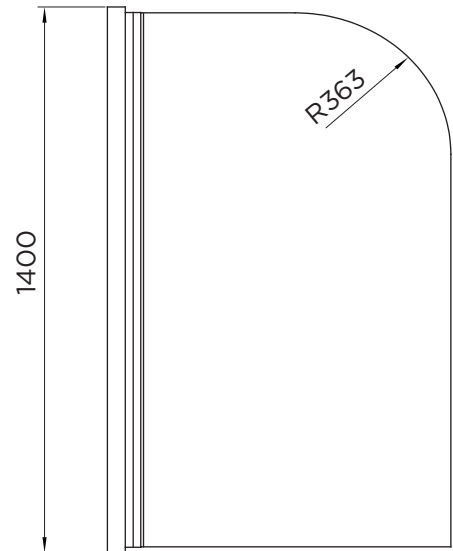

BATH SCREEN SPECIFICATION

venturi 8

SINGLE BATH SCREEN

RANGE	VENTURI 8
PRODUCT	SINGLE BATH SCREEN
CODE	AQ6001
SIZE	800
PROFILE COLOUR	SILVER
GLASS THICKNESS	8mm
GLASS FINISH	CLEAR
GLASS TREATMENT	CLEAN & CLEAR™
HEIGHT	1400
ADJUSTMENT	800-820
GUARANTEE	LIFETIME*
GLASS BS EN	EN12150-1T
CE	YES/EN14428
PROFILE MATERIAL	ALUMINUM/6463#
HINGE MATERIAL	ZINC ALLOY
FIXED PANEL SIZE	N/A
MOVING PANEL SIZE	722
OPENING	INWARD/OUTWARD
PRODUCT HAND	UNIVERSAL
PRODUCT WEIGHT	23KG
PACKAGED DIMENSIONS	1480x852x50
BARCODE	5031978043893

All measurements in mm and are nominal