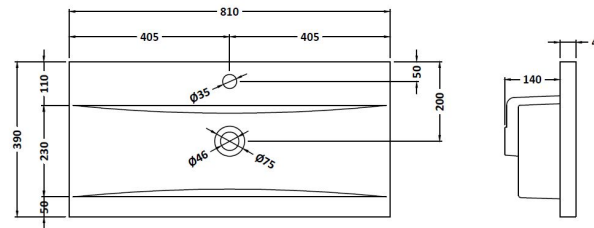

Sales Code: NVM005

Description: Minimalist Basin 800mm

Product Dimensions

Height (mm):	170
Width (mm):	800
Depth (mm):	390
Nett Weight (kg):	16.9

Packaging Dimensions

Height (mm):	400
Width (mm):	820
Depth (mm):	200
Gross Weight (kg):	16.9

Packaging Data

Box Colour:	Brown Cardboard Box - Printed
Box Qty:	1
Label Size:	100 x 50
Label Colour:	White Label
Label Qty:	2

Outer Box Dimensions (If Applicable)

Height (mm):	
Width (mm):	
Depth (mm):	
Gross Weight (kg):	
Barcode:	5055146194675

Product Dimensions

Height (mm):	180
Width (mm):	810
Depth (mm):	390
Nett Weight (kg):	15

Packaging Dimensions

Height (mm):	210
Width (mm):	410
Depth (mm):	830
Gross Weight (kg):	15

Packaging Data

Box Colour:	Brown Cardboard Box
Box Qty:	1
Label Size:	100 x 50
Label Colour:	White Label
Label Qty:	2

Outer Box Dimensions (If Applicable)

Height (mm):	
Width (mm):	
Depth (mm):	
Gross Weight (kg):	
Barcode:	5055369043422

Product Details

Country of Origin:	China
Fitting Instruction:	No
Certification:	CE: No WRAS: N/A WRAS No: N/A
Product Material:	Vitreous China
Fixing Supplied:	No