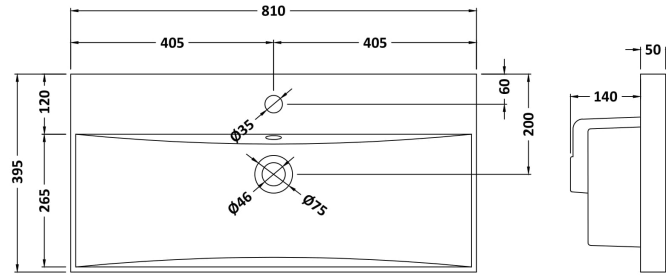

Sales Code: NVM005

Description: Minimalist Basin 800mm

Product Dimensions

Height (mm):	170
Width (mm):	800
Depth (mm):	390
Nett Weight (kg):	16.9

Packaging Dimensions

Height (mm):	400
Width (mm):	820
Depth (mm):	200
Gross Weight (kg):	16.9

Product Dimensions

Height (mm):	180
Width (mm):	810
Depth (mm):	390
Nett Weight (kg):	15

Packaging Dimensions

Height (mm):	210
Width (mm):	410
Depth (mm):	830
Gross Weight (kg):	15

Packaging Data

Box Colour:	Brown Cardboard Box
Box Qty:	1
Label Size:	100 x 50
Label Colour:	White Label
Label Qty:	2

Outer Box Dimensions (If Applicable)

Height (mm):	
Width (mm):	
Depth (mm):	
Gross Weight (kg):	
Barcode:	5055369043422

Product Details

Country of Origin:	China
Fitting Instruction:	No
Certification:	CE: No WRAS: N/A WRAS No: N/A
Product Material:	Vitreous China
Fixing Supplied:	No

Sales Code: NVM035

Description: 800 Thin Edged Basin 1Th

Product Dimensions

Height (mm):	170
Width (mm):	810
Depth (mm):	395
Nett Weight (kg):	14.5

Packaging Dimensions

Height (mm):	190
Width (mm):	830
Depth (mm):	415
Gross Weight (kg):	15