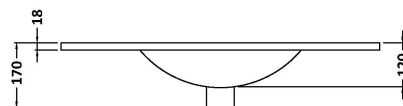

Packaging Dimensions

Height (mm):	380
Width (mm):	820
Depth (mm):	405
Gross Weight (kg):	18

Packaging Data

Box Colour:	Brown Cardboard Box - Printed
Box Qty:	0
Label Size:	0 x 0
Label Colour:	Not Applicable
Label Qty:	0

Outer Box Dimensions (If Applicable)

Height (mm):	
Width (mm):	
Depth (mm):	
Gross Weight (kg):	
Barcode:	5056462654744

Product Details

Country of Origin:	China
Fitting Instruction:	No
CE Certification:	
FSC Certified Materials:	Yes
Colour:	Satin White
Construction Method:	Cam & Wood Dowel
Construction Type:	Rigid
Cabinet Finish:	MFC Painted Gloss
Fascia Finish:	Mdf Painted Gloss
Cabinet Thickness (mm):	16
Fascia Thickness (mm):	18
Drawer Included:	Yes
Drawer Type:	80mm High Metal S/C Inc Galler
No of Shelves:	0
Hinge Type:	Not Applicable
Hinge Included:	No
Adjustable Legs:	No, Not Required
Fixings Included:	Yes
Handle Style:	Modern
Waste Shroud:	Yes
Handle Included:	Yes, Supplied
Handle Type:	D-Shape

Sales Code: NVM005

Description: Minimalist Basin 800mm

Product Dimensions

Height (mm):	170
Width (mm):	800
Depth (mm):	390
Nett Weight (kg):	16.9

Packaging Dimensions

Height (mm):	400
Width (mm):	820
Depth (mm):	200
Gross Weight (kg):	16.9