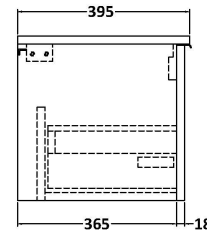

Sales Code: DFF196B

Description: 800 W/H Single Drawer Vanity & Basin 2

Packaging Details

Barcode: 5056462678375

Sales Code: FLU196

Description: 800 W/H Single Drawer Unit

Product Dimensions

Height (mm):	359
Width (mm):	800
Depth (mm):	383
Nett Weight (kg):	17.5

Packaging Dimensions

Height (mm):	380
Width (mm):	820
Depth (mm):	405
Gross Weight (kg):	18

Packaging Data

Box Colour:	Brown Cardboard Box - Printed
Box Qty:	0
Label Size:	0 x 0
Label Colour:	Not Applicable
Label Qty:	0

Sales Code: NVM005

Description: Minimalist Basin 800mm

Product Dimensions

Height (mm):	170
Width (mm):	800
Depth (mm):	390
Nett Weight (kg):	16.9

Packaging Dimensions

Height (mm):	400
Width (mm):	820
Depth (mm):	200
Gross Weight (kg):	16.9

Product Dimensions

Height (mm):	180
Width (mm):	810
Depth (mm):	390
Nett Weight (kg):	15

Packaging Dimensions

Height (mm):	210
Width (mm):	410
Depth (mm):	830
Gross Weight (kg):	15

Packaging Data

Box Colour:	Brown Cardboard Box
Box Qty:	1
Label Size:	100 x 50
Label Colour:	White Label
Label Qty:	2