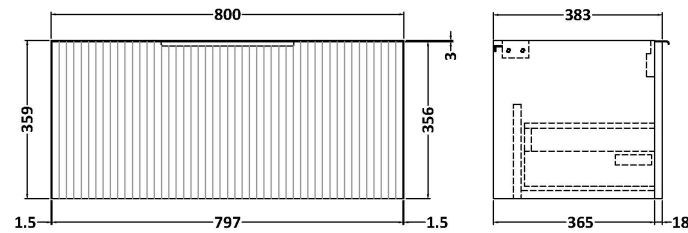

Sales Code: DFF196B

Description: 800 W/H Single Drawer Vanity & Basin 2

Packaging Details

Barcode: 5056462678375

Sales Code: FLU196

Description: 800 W/H Single Drawer Unit

Product Dimensions

Height (mm):	359
Width (mm):	800
Depth (mm):	383
Nett Weight (kg):	17.5

Packaging Dimensions

Height (mm):	380
Width (mm):	820
Depth (mm):	405
Gross Weight (kg):	18

Packaging Data

Box Colour:	Brown Cardboard Box - Printed
Box Qty:	0
Label Size:	0 x 0
Label Colour:	Not Applicable
Label Qty:	0

Sales Code: NVM005

Description: Minimalist Basin 800mm

Product Dimensions

Height (mm):	170
Width (mm):	800
Depth (mm):	390
Nett Weight (kg):	16.9

Packaging Dimensions

Height (mm):	400
Width (mm):	820
Depth (mm):	200
Gross Weight (kg):	16.9

Product Dimensions

Height (mm):	180
Width (mm):	810
Depth (mm):	390
Nett Weight (kg):	15

Packaging Dimensions

Height (mm):	210
Width (mm):	410
Depth (mm):	830
Gross Weight (kg):	15

Packaging Data

Box Colour:	Brown Cardboard Box
Box Qty:	1
Label Size:	100 x 50
Label Colour:	White Label
Label Qty:	2