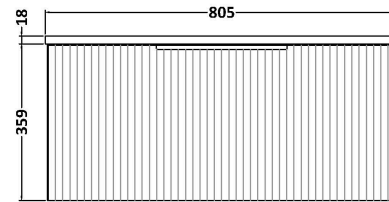

Sales Code: DFF196B

Description: 800 W/H Single Drawer Vanity & Basin 2

Packaging Details

Barcode: 5056462678375

Sales Code: FLU196

Description: 800 W/H Single Drawer Unit

Product Dimensions

Height (mm):	359
Width (mm):	800
Depth (mm):	383
Nett Weight (kg):	17.5

Packaging Dimensions

Height (mm):	380
Width (mm):	820
Depth (mm):	405
Gross Weight (kg):	18

Packaging Data

Box Colour:	Brown Cardboard Box - Printed
Box Qty:	0
Label Size:	0 x 0
Label Colour:	Not Applicable
Label Qty:	0

Sales Code: NVM005

Description: Minimalist Basin 800mm

Product Dimensions

Height (mm):	170
Width (mm):	800
Depth (mm):	390
Nett Weight (kg):	16.9

Packaging Dimensions

Height (mm):	400
Width (mm):	820
Depth (mm):	200
Gross Weight (kg):	16.9

Product Dimensions

Height (mm):	180
Width (mm):	810
Depth (mm):	390
Nett Weight (kg):	15

Packaging Dimensions

Height (mm):	210
Width (mm):	410
Depth (mm):	830
Gross Weight (kg):	15

Packaging Data

Box Colour:	Brown Cardboard Box
Box Qty:	1
Label Size:	100 x 50
Label Colour:	White Label
Label Qty:	2