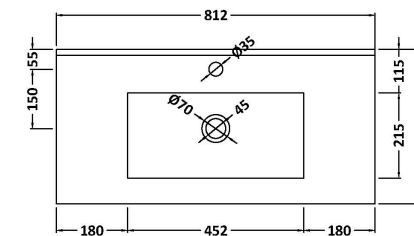

Packaging Dimensions

Height (mm):	380
Width (mm):	820
Depth (mm):	405
Gross Weight (kg):	18

Packaging Data

Box Colour:	Brown Cardboard Box - Printed
Box Qty:	0
Label Size:	0 x 0
Label Colour:	Not Applicable
Label Qty:	0

Outer Box Dimensions (If Applicable)

Height (mm):	
Width (mm):	
Depth (mm):	
Gross Weight (kg):	
Barcode:	5056462654744

Product Details

Country of Origin:	China
Fitting Instruction:	No
CE Certification:	
FSC Certified Materials:	Yes
Colour:	Satin White
Construction Method:	Cam & Wood Dowel
Construction Type:	Rigid
Cabinet Finish:	MFC Painted Gloss
Fascia Finish:	Mdf Painted Gloss
Cabinet Thickness (mm):	16
Fascia Thickness (mm):	18
Drawer Included:	Yes
Drawer Type:	80mm High Metal S/C Inc Galler
No of Shelves:	0
Hinge Type:	Not Applicable
Hinge Included:	No
Adjustable Legs:	No, Not Required
Fixings Included:	Yes
Handle Style:	Modern
Waste Shroud:	Yes
Handle Included:	Yes, Supplied
Handle Type:	D-Shape

Sales Code: NVM005

Description: Minimalist Basin 800mm

Product Dimensions

Height (mm):	170
Width (mm):	800
Depth (mm):	390
Nett Weight (kg):	16.9

Packaging Dimensions

Height (mm):	400
Width (mm):	820
Depth (mm):	200
Gross Weight (kg):	16.9

Packaging Data

Box Colour:	Brown Cardboard Box - Printed
Box Qty:	1
Label Size:	100 x 50
Label Colour:	White Label
Label Qty:	2

Outer Box Dimensions (If Applicable)

Height (mm):	
Width (mm):	
Depth (mm):	
Gross Weight (kg):	
Barcode:	5055146194675