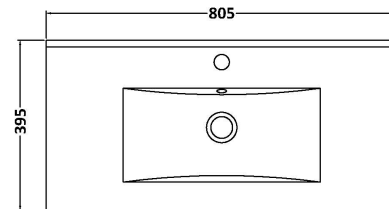

Sales Code: DFF196B

Description: 800 W/H Single Drawer Vanity & Basin 2

Packaging Details

Barcode: 5056462678375

Sales Code: FLU196

Description: 800 W/H Single Drawer Unit

Product Dimensions

Height (mm):	359
Width (mm):	800
Depth (mm):	383
Nett Weight (kg):	17.5

Packaging Dimensions

Height (mm):	380
Width (mm):	820
Depth (mm):	405
Gross Weight (kg):	18

Packaging Data

Box Colour:	Brown Cardboard Box - Printed
Box Qty:	0
Label Size:	0 x 0
Label Colour:	Not Applicable
Label Qty:	0

Sales Code: NVM005

Description: Minimalist Basin 800mm

Product Dimensions

Height (mm):	170
Width (mm):	800
Depth (mm):	390
Nett Weight (kg):	16.9

Packaging Dimensions

Height (mm):	400
Width (mm):	820
Depth (mm):	200
Gross Weight (kg):	16.9

Product Dimensions

Height (mm):	180
Width (mm):	810
Depth (mm):	390
Nett Weight (kg):	15

Packaging Dimensions

Height (mm):	210
Width (mm):	410
Depth (mm):	830
Gross Weight (kg):	15

Packaging Data

Box Colour:	Brown Cardboard Box
Box Qty:	1
Label Size:	100 x 50
Label Colour:	White Label
Label Qty:	2