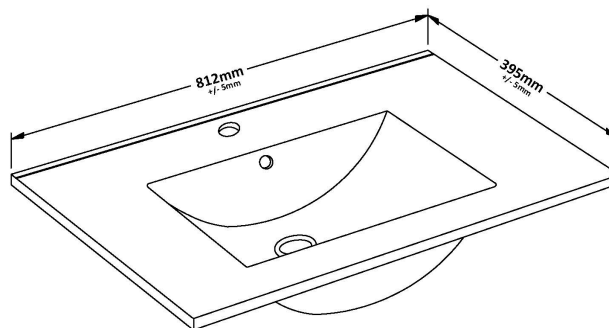

Packaging Dimensions

Height (mm):	380
Width (mm):	820
Depth (mm):	405
Gross Weight (kg):	18

Packaging Data

Box Colour:	Brown Cardboard Box - Printed
Box Qty:	0
Label Size:	0 x 0
Label Colour:	Not Applicable
Label Qty:	0

Outer Box Dimensions (If Applicable)

Height (mm):	
Width (mm):	
Depth (mm):	
Gross Weight (kg):	
Barcode:	5056462654744

Product Details

Country of Origin:	China
Fitting Instruction:	No
CE Certification:	
FSC Certified Materials:	Yes
Colour:	Satin White
Construction Method:	Cam & Wood Dowel
Construction Type:	Rigid
Cabinet Finish:	MFC Painted Gloss
Fascia Finish:	Mdf Painted Gloss
Cabinet Thickness (mm):	16
Fascia Thickness (mm):	18
Drawer Included:	Yes
Drawer Type:	80mm High Metal S/C Inc Galler
No of Shelves:	0
Hinge Type:	Not Applicable
Hinge Included:	No
Adjustable Legs:	No, Not Required
Fixings Included:	Yes
Handle Style:	Modern
Waste Shroud:	Yes
Handle Included:	Yes, Supplied
Handle Type:	D-Shape

Sales Code: NVM005

Description: Minimalist Basin 800mm

Product Dimensions

Height (mm):	170
Width (mm):	800
Depth (mm):	390
Nett Weight (kg):	16.9

Packaging Dimensions

Height (mm):	400
Width (mm):	820
Depth (mm):	200
Gross Weight (kg):	16.9

Packaging Data

Box Colour:	Brown Cardboard Box - Printed
Box Qty:	1
Label Size:	100 x 50
Label Colour:	White Label
Label Qty:	2

Outer Box Dimensions (If Applicable)

Height (mm):	
Width (mm):	
Depth (mm):	
Gross Weight (kg):	
Barcode:	5055146194675