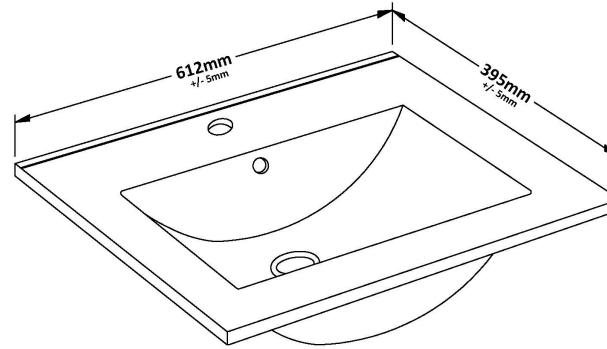

Packaging Dimensions

Height (mm):	380
Width (mm):	620
Depth (mm):	405
Gross Weight (kg):	13.5

Packaging Data

Box Colour:	Brown Cardboard Box - Printed
Box Qty:	0
Label Size:	0 x 0
Label Colour:	Not Applicable
Label Qty:	0

Outer Box Dimensions (If Applicable)

Height (mm):	
Width (mm):	
Depth (mm):	
Gross Weight (kg):	
Barcode:	5056462654669

Product Details

Country of Origin:	China
Fitting Instruction:	No
CE Certification:	
FSC Certified Materials:	Yes
Colour:	Satin White
Construction Method:	Cam & Wood Dowel
Construction Type:	Rigid
Cabinet Finish:	MFC Painted Gloss
Fascia Finish:	Mdf Painted Gloss
Cabinet Thickness (mm):	16
Fascia Thickness (mm):	18
Drawer Included:	Yes
Drawer Type:	80mm High Metal S/C Inc Galler
No of Shelves:	0
Hinge Type:	Not Applicable
Hinge Included:	No
Adjustable Legs:	No, Not Required
Fixings Included:	Yes
Handle Style:	Modern
Waste Shroud:	Yes
Handle Included:	Yes, Supplied
Handle Type:	D-Shape

Sales Code: NVM003

Description: Minimalist Basin 600mm

Product Dimensions

Height (mm):	170
Width (mm):	600
Depth (mm):	390
Nett Weight (kg):	10.76

Packaging Dimensions

Height (mm):	200
Width (mm):	400
Depth (mm):	620
Gross Weight (kg):	10.76

Packaging Data

Box Colour:	Brown Cardboard Box - Printed
Box Qty:	1
Label Size:	100 x 50
Label Colour:	White Label
Label Qty:	2

Outer Box Dimensions (If Applicable)

Height (mm):	
Width (mm):	
Depth (mm):	
Gross Weight (kg):	
Barcode:	5055146194668