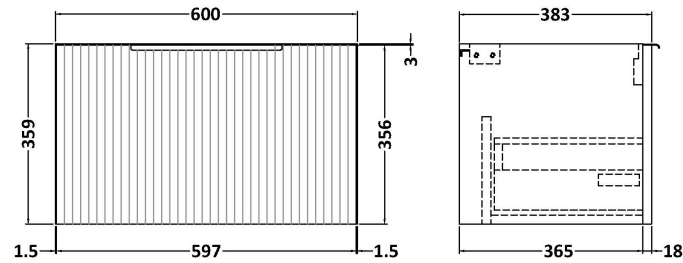

Sales Code: DFF194B

Description: 600 W/H Single Drawer Vanity & Basin 2

Packaging Details

Barcode: 5056462677675

Sales Code: FLU194

Description: 600 W/H Single Drawer Unit

Product Dimensions

Height (mm):	359
Width (mm):	600
Depth (mm):	383
Nett Weight (kg):	13

Packaging Dimensions

Height (mm):	380
Width (mm):	620
Depth (mm):	405
Gross Weight (kg):	13.5

Packaging Data

Box Colour:	Brown Cardboard Box - Printed
Box Qty:	0
Label Size:	0 x 0
Label Colour:	Not Applicable
Label Qty:	0

Sales Code: NVM003

Description: Minimalist Basin 600mm

Product Dimensions

Height (mm):	170
Width (mm):	600
Depth (mm):	390
Nett Weight (kg):	10.76

Packaging Dimensions

Height (mm):	200
Width (mm):	400
Depth (mm):	620
Gross Weight (kg):	10.76

Product Dimensions

Height (mm):	180
Width (mm):	610
Depth (mm):	390
Nett Weight (kg):	11

Packaging Dimensions

Height (mm):	200
Width (mm):	410
Depth (mm):	630
Gross Weight (kg):	11

Packaging Data

Box Colour:	Brown Cardboard Box - Printed
Box Qty:	1
Label Size:	100 x 50
Label Colour:	White Label
Label Qty:	2