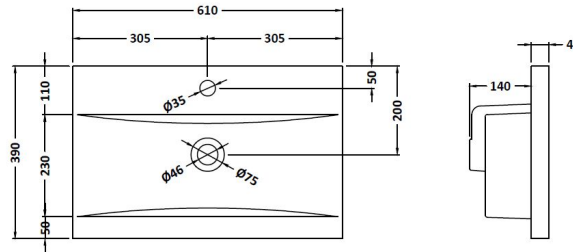

Sales Code: NVM003

Description: Minimalist Basin 600mm

Product Dimensions

Height (mm):	170
Width (mm):	600
Depth (mm):	390
Nett Weight (kg):	10.76

Packaging Dimensions

Height (mm):	200
Width (mm):	400
Depth (mm):	620
Gross Weight (kg):	10.76

Packaging Data

Box Colour:	Brown Cardboard Box - Printed
Box Qty:	1
Label Size:	100 x 50
Label Colour:	White Label
Label Qty:	2

Outer Box Dimensions (If Applicable)

Height (mm):	
Width (mm):	
Depth (mm):	
Gross Weight (kg):	
Barcode:	5055146194668

Product Dimensions

Height (mm):	180
Width (mm):	610
Depth (mm):	390
Nett Weight (kg):	11

Packaging Dimensions

Height (mm):	200
Width (mm):	410
Depth (mm):	630
Gross Weight (kg):	11

Packaging Data

Box Colour:	Brown Cardboard Box - Printed
Box Qty:	1
Label Size:	100 x 50
Label Colour:	White Label
Label Qty:	2

Outer Box Dimensions (If Applicable)

Height (mm):	
Width (mm):	
Depth (mm):	
Gross Weight (kg):	
Barcode:	5055369043415

Product Details

Country of Origin:	China
Fitting Instruction:	No
Certification:	CE: No WRAS: N/A WRAS No: N/A
Product Material:	Vitreous China
Fixing Supplied:	No