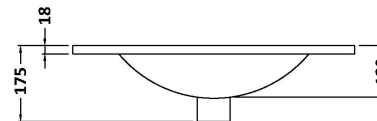

Packaging Dimensions

Height (mm):	380
Width (mm):	620
Depth (mm):	405
Gross Weight (kg):	13.5

Packaging Data

Box Colour:	Brown Cardboard Box - Printed
Box Qty:	0
Label Size:	0 x 0
Label Colour:	Not Applicable
Label Qty:	0

Outer Box Dimensions (If Applicable)

Height (mm):	
Width (mm):	
Depth (mm):	
Gross Weight (kg):	
Barcode:	5056462654669

Product Details

Country of Origin:	China
Fitting Instruction:	No
CE Certification:	
FSC Certified Materials:	Yes
Colour:	Satin White
Construction Method:	Cam & Wood Dowel
Construction Type:	Rigid
Cabinet Finish:	MFC Painted Gloss
Fascia Finish:	Mdf Painted Gloss
Cabinet Thickness (mm):	16
Fascia Thickness (mm):	18
Drawer Included:	Yes
Drawer Type:	80mm High Metal S/C Inc Galler
No of Shelves:	0
Hinge Type:	Not Applicable
Hinge Included:	No
Adjustable Legs:	No, Not Required
Fixings Included:	Yes
Handle Style:	Modern
Waste Shroud:	Yes
Handle Included:	Yes, Supplied
Handle Type:	D-Shape

Sales Code: NVM003

Description: Minimalist Basin 600mm

Product Dimensions

Height (mm):	170
Width (mm):	600
Depth (mm):	390
Nett Weight (kg):	10.76

Packaging Dimensions

Height (mm):	200
Width (mm):	400
Depth (mm):	620
Gross Weight (kg):	10.76