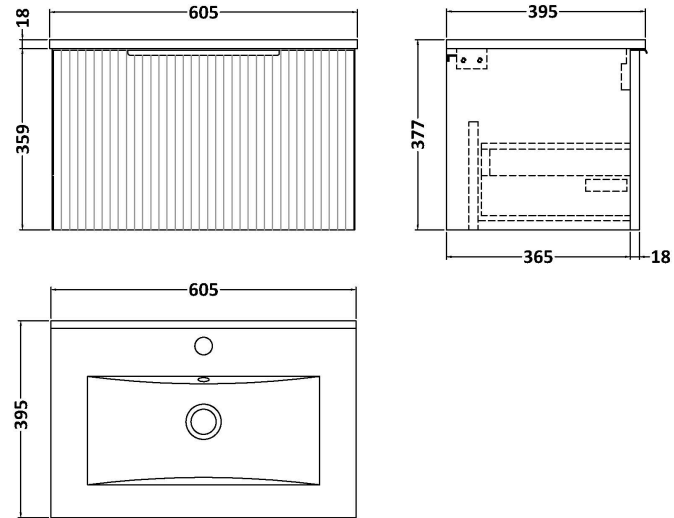

Sales Code: DFF194B

Description: 600 W/H Single Drawer Vanity & Basin 2

Packaging Details

Barcode: 5056462677675

Sales Code: FLU194

Description: 600 W/H Single Drawer Unit

Product Dimensions

Height (mm):	359
Width (mm):	600
Depth (mm):	383
Nett Weight (kg):	13

Packaging Dimensions

Height (mm):	380
Width (mm):	620
Depth (mm):	405
Gross Weight (kg):	13.5

Packaging Data

Box Colour:	Brown Cardboard Box - Printed
Box Qty:	0
Label Size:	0 x 0
Label Colour:	Not Applicable
Label Qty:	0

Outer Box Dimensions (If Applicable)

Height (mm):	
Width (mm):	
Depth (mm):	
Gross Weight (kg):	
Barcode:	5056462654669

Product Details

Country of Origin:	China
Fitting Instruction:	No
CE Certification:	
FSC Certified Materials:	Yes
Colour:	Satin White
Construction Method:	Cam & Wood Dowel
Construction Type:	Rigid
Cabinet Finish:	MFC Painted Gloss
Fascia Finish:	Mdf Painted Gloss
Cabinet Thickness (mm):	16
Fascia Thickness (mm):	18
Drawer Included:	Yes
Drawer Type:	80mm High Metal S/C Inc Galler
No of Shelves:	0
Hinge Type:	Not Applicable
Hinge Included:	No
Adjustable Legs:	No, Not Required
Fixings Included:	Yes
Handle Style:	Modern
Waste Shroud:	Yes
Handle Included:	Yes, Supplied
Handle Type:	D-Shape

Sales Code: NVM003

Description: Minimalist Basin 600mm

Product Dimensions

Height (mm):	170
Width (mm):	600
Depth (mm):	390
Nett Weight (kg):	10.76

Packaging Dimensions

Height (mm):	200
Width (mm):	400
Depth (mm):	620
Gross Weight (kg):	10.76