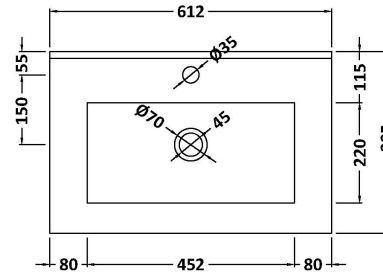

Packaging Dimensions

Height (mm):	380
Width (mm):	620
Depth (mm):	405
Gross Weight (kg):	13.5

Packaging Data

Box Colour:	Brown Cardboard Box - Printed
Box Qty:	0
Label Size:	0 x 0
Label Colour:	Not Applicable
Label Qty:	0

Outer Box Dimensions (If Applicable)

Height (mm):	
Width (mm):	
Depth (mm):	
Gross Weight (kg):	
Barcode:	5056462654669

Product Details

Country of Origin:	China
Fitting Instruction:	No
CE Certification:	
FSC Certified Materials:	Yes
Colour:	Satin White
Construction Method:	Cam & Wood Dowel
Construction Type:	Rigid
Cabinet Finish:	MFC Painted Gloss
Fascia Finish:	Mdf Painted Gloss
Cabinet Thickness (mm):	16
Fascia Thickness (mm):	18
Drawer Included:	Yes
Drawer Type:	80mm High Metal S/C Inc Galler
No of Shelves:	0
Hinge Type:	Not Applicable
Hinge Included:	No
Adjustable Legs:	No, Not Required
Fixings Included:	Yes
Handle Style:	Modern
Waste Shroud:	Yes
Handle Included:	Yes, Supplied
Handle Type:	D-Shape

Sales Code: NVM003

Description: Minimalist Basin 600mm

Product Dimensions

Height (mm):	170
Width (mm):	600
Depth (mm):	390
Nett Weight (kg):	10.76

Packaging Dimensions

Height (mm):	200
Width (mm):	400
Depth (mm):	620
Gross Weight (kg):	10.76

Packaging Data

Box Colour:	Brown Cardboard Box - Printed
Box Qty:	1
Label Size:	100 x 50
Label Colour:	White Label
Label Qty:	2

Outer Box Dimensions (If Applicable)

Height (mm):	
Width (mm):	
Depth (mm):	
Gross Weight (kg):	
Barcode:	5055146194668