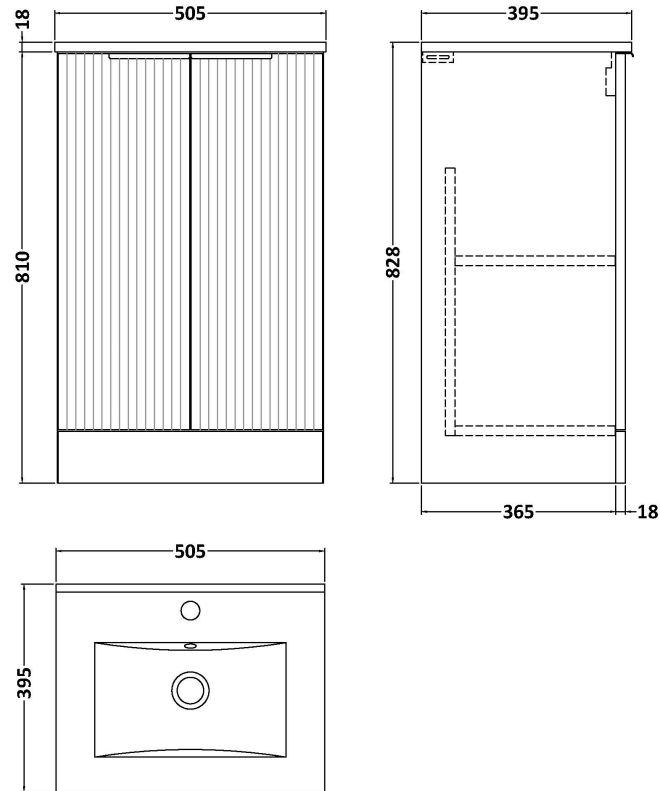

Sales Code: DFF123B

Description: 500 Fs 2-Door Vanity & Basin 2

Packaging Details

Barcode: 5056462677071

Sales Code: FLU123

Description: 500 F/S 2-Door Unit

Product Dimensions

Height (mm):	810
Width (mm):	500
Depth (mm):	383
Nett Weight (kg):	21.5

Packaging Dimensions

Height (mm):	830
Width (mm):	520
Depth (mm):	405
Gross Weight (kg):	22

Packaging Data

Box Colour:	Brown Cardboard Box - Printed
Box Qty:	0
Label Size:	0 x 0
Label Colour:	Not Applicable
Label Qty:	0

Sales Code: NVM001

Description: 500mm Minimalist Basin 1Th

Product Dimensions

Height (mm):	170
Width (mm):	500
Depth (mm):	390
Nett Weight (kg):	9

Packaging Dimensions

Height (mm):	400
Width (mm):	520
Depth (mm):	200
Gross Weight (kg):	9

Packaging Data

Box Colour:	Brown Cardboard Box
Box Qty:	1
Label Size:	105 x 50
Label Colour:	White Label
Label Qty:	1

Outer Box Dimensions (If Applicable)

Height (mm):	
Width (mm):	
Depth (mm):	
Gross Weight (kg):	
Barcode:	5055275828670