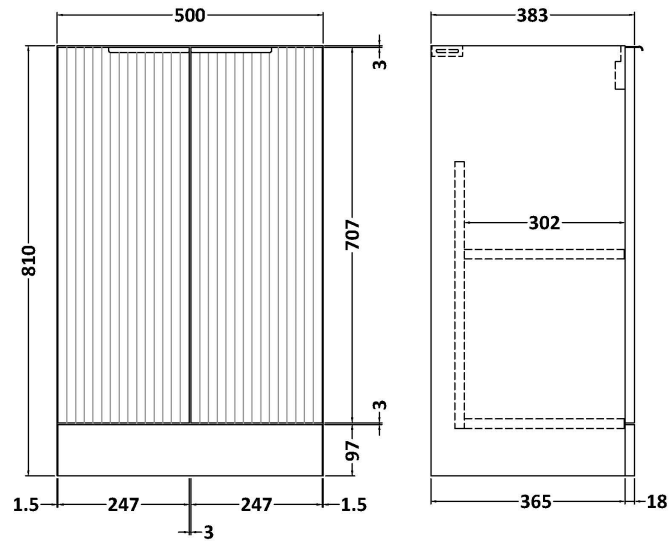

Sales Code: DFF123B

Description: 500 Fs 2-Door Vanity & Basin 2

Packaging Details

Barcode: 5056462677071

Sales Code: FLU123

Description: 500 F/S 2-Door Unit

Product Dimensions

Height (mm):	810
Width (mm):	500
Depth (mm):	383
Nett Weight (kg):	21.5

Packaging Dimensions

Height (mm):	830
Width (mm):	520
Depth (mm):	405
Gross Weight (kg):	22

Packaging Data

Box Colour:	Brown Cardboard Box - Printed
Box Qty:	0
Label Size:	0 x 0
Label Colour:	Not Applicable
Label Qty:	0

Outer Box Dimensions (If Applicable)

Height (mm):	
Width (mm):	
Depth (mm):	
Gross Weight (kg):	
Barcode:	5056462654508

Product Details

Country of Origin:	China
Fitting Instruction:	No
CE Certification:	
FSC Certified Materials:	Yes
Colour:	Satin White
Construction Method:	Cam & Wood Dowel
Construction Type:	Rigid
Cabinet Finish:	MFC Painted Gloss
Fascia Finish:	Mdf Painted Gloss
Cabinet Thickness (mm):	16
Fascia Thickness (mm):	18
Drawer Included:	No
Drawer Type:	Not Applicable
No of Shelves:	1
Hinge Type:	95 Degree Soft Close
Hinge Included:	Yes, Supplied
Adjustable Legs:	No, Not Required
Fixings Included:	Yes
Handle Style:	Modern
Waste Shroud:	Not Applicable
Handle Included:	Yes, Supplied
Handle Type:	D-Shape

Sales Code: NVM001

Description: 500mm Minimalist Basin 1Th

Product Dimensions

Height (mm):	170
Width (mm):	500
Depth (mm):	390
Nett Weight (kg):	9

Packaging Dimensions

Height (mm):	400
Width (mm):	520
Depth (mm):	200
Gross Weight (kg):	9