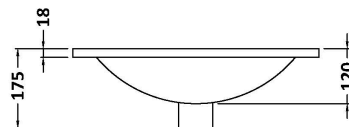

Packaging Dimensions

Height (mm):	830
Width (mm):	520
Depth (mm):	405
Gross Weight (kg):	22

Packaging Data

Box Colour:	Brown Cardboard Box - Printed
Box Qty:	0
Label Size:	0 x 0
Label Colour:	Not Applicable
Label Qty:	0

Outer Box Dimensions (If Applicable)

Height (mm):	
Width (mm):	
Depth (mm):	
Gross Weight (kg):	
Barcode:	5056462654508

Product Details

Country of Origin:	China
Fitting Instruction:	No
CE Certification:	
FSC Certified Materials:	Yes
Colour:	Satin White
Construction Method:	Cam & Wood Dowel
Construction Type:	Rigid
Cabinet Finish:	MFC Painted Gloss
Fascia Finish:	Mdf Painted Gloss
Cabinet Thickness (mm):	16
Fascia Thickness (mm):	18
Drawer Included:	No
Drawer Type:	Not Applicable
No of Shelves:	1
Hinge Type:	95 Degree Soft Close
Hinge Included:	Yes, Supplied
Adjustable Legs:	No, Not Required
Fixings Included:	Yes
Handle Style:	Modern
Waste Shroud:	Not Applicable
Handle Included:	Yes, Supplied
Handle Type:	D-Shape

Sales Code: NVM001

Description: 500mm Minimalist Basin 1Th

Product Dimensions

Height (mm):	170
Width (mm):	500
Depth (mm):	390
Nett Weight (kg):	9

Packaging Dimensions

Height (mm):	400
Width (mm):	520
Depth (mm):	200
Gross Weight (kg):	9

Packaging Data

Box Colour:	Brown Cardboard Box
Box Qty:	1
Label Size:	105 x 50
Label Colour:	White Label
Label Qty:	1

Outer Box Dimensions (If Applicable)

Height (mm):	
Width (mm):	
Depth (mm):	
Gross Weight (kg):	
Barcode:	5055275828670