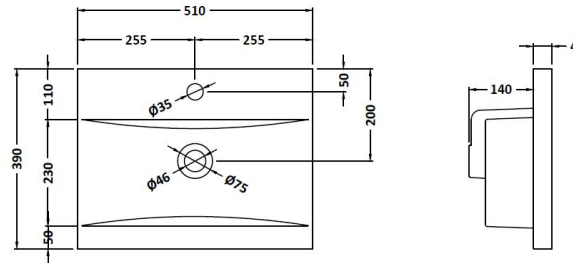

Sales Code: NVM001

Description: 500mm Minimalist Basin 1Th

Product Dimensions

Height (mm):	170
Width (mm):	500
Depth (mm):	390
Nett Weight (kg):	9

Packaging Dimensions

Height (mm):	400
Width (mm):	520
Depth (mm):	200
Gross Weight (kg):	9

Packaging Data

Box Colour:	Brown Cardboard Box
Box Qty:	1
Label Size:	105 x 50
Label Colour:	White Label
Label Qty:	1

Outer Box Dimensions (If Applicable)

Height (mm):	
Width (mm):	
Depth (mm):	
Gross Weight (kg):	
Barcode:	5055275828670

Product Dimensions

Height (mm):	180
Width (mm):	510
Depth (mm):	390
Nett Weight (kg):	10.54

Packaging Dimensions

Height (mm):	210
Width (mm):	410
Depth (mm):	530
Gross Weight (kg):	10.54

Packaging Data

Box Colour:	Brown Cardboard Box - Printed
Box Qty:	1
Label Size:	100 x 50
Label Colour:	White Label
Label Qty:	2

Outer Box Dimensions (If Applicable)

Height (mm):	
Width (mm):	
Depth (mm):	
Gross Weight (kg):	
Barcode:	5055369043446

Product Details

Country of Origin:	China
Fitting Instruction:	No
Certification:	CE: No WRAS: N/A WRAS No: N/A
Product Material:	Vitreous China
Fixing Supplied:	No