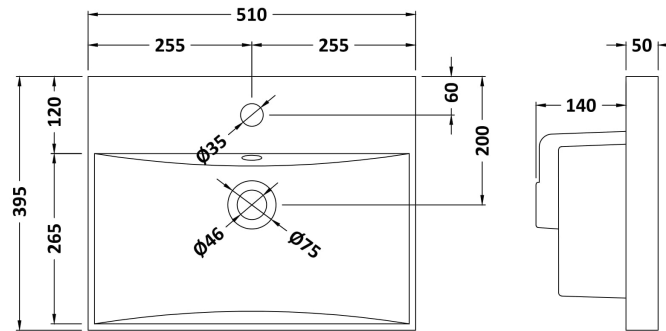

Sales Code: NVM001

Description: 500mm Minimalist Basin 1Th

Product Dimensions

Height (mm):	170
Width (mm):	500
Depth (mm):	390
Nett Weight (kg):	9

Packaging Dimensions

Height (mm):	400
Width (mm):	520
Depth (mm):	200
Gross Weight (kg):	9

Product Dimensions

Height (mm):	180
Width (mm):	510
Depth (mm):	390
Nett Weight (kg):	10.54

Packaging Dimensions

Height (mm):	210
Width (mm):	410
Depth (mm):	530
Gross Weight (kg):	10.54

Packaging Data

Box Colour:	Brown Cardboard Box - Printed
Box Qty:	1
Label Size:	100 x 50
Label Colour:	White Label
Label Qty:	2

Outer Box Dimensions (If Applicable)

Height (mm):	
Width (mm):	
Depth (mm):	
Gross Weight (kg):	
Barcode:	5055369043446

Product Details

Country of Origin:	China
Fitting Instruction:	No
Certification:	CE: No WRAS: N/A WRAS No: N/A
Product Material:	Vitreous China
Fixing Supplied:	No

Sales Code: NVM032

Description: 500 Thin Edged Basin 1Th

Product Dimensions

Height (mm):	170
Width (mm):	510
Depth (mm):	395
Nett Weight (kg):	9.5

Packaging Dimensions

Height (mm):	190
Width (mm):	530
Depth (mm):	415
Gross Weight (kg):	10