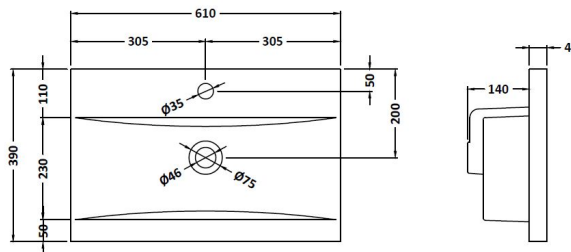

Sales Code: NVM003

Description: Minimalist Basin 600mm

Product Dimensions

Height (mm):	170
Width (mm):	600
Depth (mm):	390
Nett Weight (kg):	10.76

Packaging Dimensions

Height (mm):	200
Width (mm):	400
Depth (mm):	620
Gross Weight (kg):	10.76

Packaging Data

Box Colour:	Brown Cardboard Box - Printed
Box Qty:	1
Label Size:	100 x 50
Label Colour:	White Label
Label Qty:	2

Outer Box Dimensions (If Applicable)

Height (mm):	
Width (mm):	
Depth (mm):	
Gross Weight (kg):	
Barcode:	5055146194668

Product Dimensions

Height (mm):	180
Width (mm):	610
Depth (mm):	390
Nett Weight (kg):	11

Packaging Dimensions

Height (mm):	200
Width (mm):	410
Depth (mm):	630
Gross Weight (kg):	11

Packaging Data

Box Colour:	Brown Cardboard Box - Printed
Box Qty:	1
Label Size:	100 x 50
Label Colour:	White Label
Label Qty:	2

Outer Box Dimensions (If Applicable)

Height (mm):	
Width (mm):	
Depth (mm):	
Gross Weight (kg):	
Barcode:	5055369043415

Product Details

Country of Origin:	China
Fitting Instruction:	No
Certification:	CE: No WRAS: N/A WRAS No: N/A
Product Material:	Vitreous China
Fixing Supplied:	No