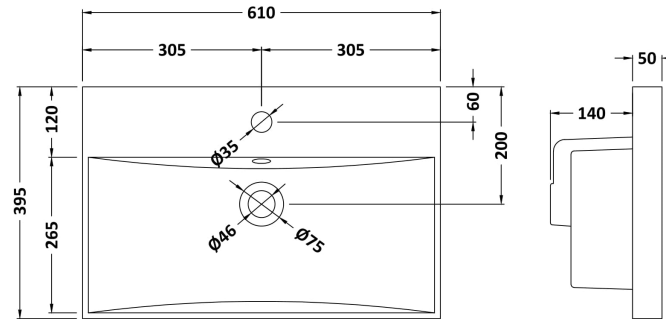

Sales Code: DFF125B

Description: 600 F/S 2-Door Vanity & Basin 2

Packaging Details

Barcode: 5056462677521

Sales Code: FLU125

Description: 600 F/S 2-Door Basin Unit

Product Dimensions

Height (mm):	810
Width (mm):	600
Depth (mm):	383
Nett Weight (kg):	26.2

Product Dimensions

Height (mm):	180
Width (mm):	610
Depth (mm):	390
Nett Weight (kg):	11

Packaging Dimensions

Height (mm):	200
Width (mm):	410
Depth (mm):	630
Gross Weight (kg):	11

Packaging Data

Box Colour:	Brown Cardboard Box - Printed
Box Qty:	1
Label Size:	100 x 50
Label Colour:	White Label
Label Qty:	2

Outer Box Dimensions (If Applicable)

Height (mm):	
Width (mm):	
Depth (mm):	
Gross Weight (kg):	
Barcode:	5055369043415

Product Details

Country of Origin:	China
Fitting Instruction:	No
Certification:	CE: No WRAS: N/A WRAS No: N/A
Product Material:	Vitreous China
Fixing Supplied:	No

Sales Code: NVM033

Description: 600 Thin Edged Basin 1Th

Product Dimensions

Height (mm):	170
Width (mm):	610
Depth (mm):	395
Nett Weight (kg):	11

Packaging Dimensions

Height (mm):	190
Width (mm):	630
Depth (mm):	415
Gross Weight (kg):	11.5