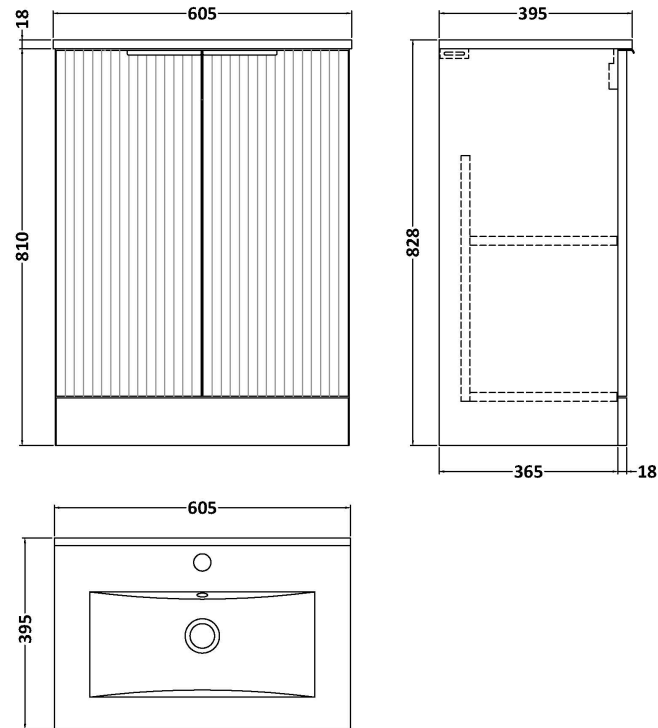

Sales Code: DFF125B

Description: 600 F/S 2-Door Vanity & Basin 2

Packaging Details

Barcode: 5056462677521

Sales Code: FLU125

Description: 600 F/S 2-Door Basin Unit

Product Dimensions

Height (mm):	810
Width (mm):	600
Depth (mm):	383
Nett Weight (kg):	26.2

Packaging Dimensions

Height (mm):	830
Width (mm):	620
Depth (mm):	405
Gross Weight (kg):	26.7

Packaging Data

Box Colour:	Brown Cardboard Box - Printed
Box Qty:	0
Label Size:	0 x 0
Label Colour:	Not Applicable
Label Qty:	0

Outer Box Dimensions (If Applicable)

Height (mm):	
Width (mm):	
Depth (mm):	
Gross Weight (kg):	
Barcode:	5056462654621

Product Details

Country of Origin:	China
Fitting Instruction:	No
CE Certification:	
FSC Certified Materials:	Yes
Colour:	Satin White
Construction Method:	Cam & Wood Dowel
Construction Type:	Rigid
Cabinet Finish:	MFC Painted Gloss
Fascia Finish:	Mdf Painted Gloss
Cabinet Thickness (mm):	16
Fascia Thickness (mm):	18
Drawer Included:	No
Drawer Type:	Not Applicable
No of Shelves:	1
Hinge Type:	95 Degree Soft Close
Hinge Included:	Yes, Supplied
Adjustable Legs:	No, Not Required
Fixings Included:	Yes
Handle Style:	Modern
Waste Shroud:	Not Applicable
Handle Included:	Yes, Supplied
Handle Type:	D-Shape

Sales Code: NVM003

Description: Minimalist Basin 600mm

Product Dimensions

Height (mm):	170
Width (mm):	600
Depth (mm):	390
Nett Weight (kg):	10.76

Packaging Dimensions

Height (mm):	200
Width (mm):	400
Depth (mm):	620
Gross Weight (kg):	10.76