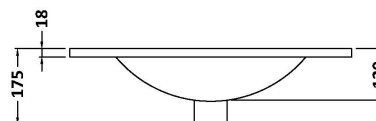

Sales Code: DFF125B

Description: 600 F/S 2-Door Vanity & Basin 2

Packaging Details

Barcode: 5056462677521

Sales Code: FLU125

Description: 600 F/S 2-Door Basin Unit

Product Dimensions

Height (mm):	810
Width (mm):	600
Depth (mm):	383
Nett Weight (kg):	26.2

Packaging Dimensions

Height (mm):	830
Width (mm):	620
Depth (mm):	405
Gross Weight (kg):	26.7

Packaging Data

Box Colour:	Brown Cardboard Box - Printed
Box Qty:	0
Label Size:	0 x 0
Label Colour:	Not Applicable
Label Qty:	0

Outer Box Dimensions (If Applicable)

Height (mm):	
Width (mm):	
Depth (mm):	
Gross Weight (kg):	
Barcode:	5056462654621

Product Details

Country of Origin:	China
Fitting Instruction:	No
CE Certification:	
FSC Certified Materials:	Yes
Colour:	Satin White
Construction Method:	Cam & Wood Dowel
Construction Type:	Rigid
Cabinet Finish:	MFC Painted Gloss
Fascia Finish:	Mdf Painted Gloss
Cabinet Thickness (mm):	16
Fascia Thickness (mm):	18
Drawer Included:	No
Drawer Type:	Not Applicable
No of Shelves:	1
Hinge Type:	95 Degree Soft Close
Hinge Included:	Yes, Supplied
Adjustable Legs:	No, Not Required
Fixings Included:	Yes
Handle Style:	Modern
Waste Shroud:	Not Applicable
Handle Included:	Yes, Supplied
Handle Type:	D-Shape

Sales Code: NVM003

Description: Minimalist Basin 600mm

Product Dimensions

Height (mm):	170
Width (mm):	600
Depth (mm):	390
Nett Weight (kg):	10.76

Packaging Dimensions

Height (mm):	200
Width (mm):	400
Depth (mm):	620
Gross Weight (kg):	10.76