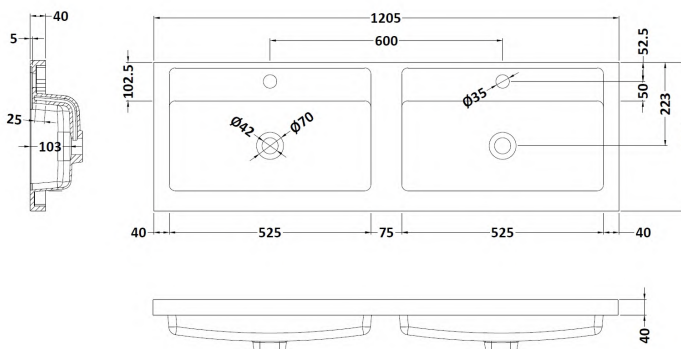

Outer Box Dimensions (If Applicable)

Height (mm):	
Width (mm):	
Depth (mm):	
Gross Weight (kg):	
Barcode:	5056211875826

Product Details

Country of Origin:	China
Fitting Instruction:	No
Certification:	CE: No WRAS: N/A WRAS No: N/A
Product Material:	Vitreous China
Fixing Supplied:	No

Sales Code: DFF194C

Description: 1200 W/H 2-Drawer Vanity & Double Basin

Packaging Details

Barcode: 5056462679075

Sales Code: PMB424

Description: Double Polymarble Basin 1205 X 390

Product Dimensions

Height (mm):	390
Width (mm):	1205
Depth (mm):	157
Nett Weight (kg):	18.12

Packaging Dimensions

Height (mm):	100
Width (mm):	1205
Depth (mm):	400
Gross Weight (kg):	18.12

Packaging Data

Box Colour:	Brown Cardboard Box - Printed
Box Qty:	1
Label Size:	100 x 50
Label Colour:	White Label
Label Qty:	2

Outer Box Dimensions (If Applicable)

Height (mm):	
Width (mm):	
Depth (mm):	
Gross Weight (kg):	
Barcode:	5056211815136

Product Details

Country of Origin:	China
Fitting Instruction:	No
Certification:	CE: No WRAS: N/A WRAS No: N/A
Product Material:	Polymarble
Fixing Supplied:	No