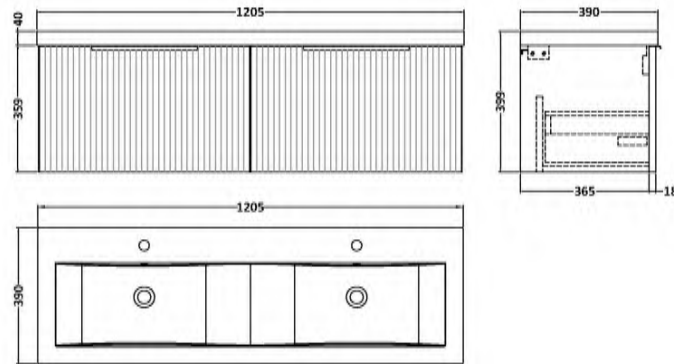

Sales Code: DFF194F

Description: 1200 W/H 2-Drawer Vanity & Double Basin

Packaging Details

Barcode: 5056462679068

Sales Code: CBM424

Description: Double Ceramic Basin 1208X392

Product Dimensions

Height (mm):	390
Width (mm):	1205
Depth (mm):	175
Nett Weight (kg):	27

Packaging Dimensions

Height (mm):	205
Width (mm):	1270
Depth (mm):	510
Gross Weight (kg):	27

Packaging Data

Box Colour:	Brown Cardboard Box - Printed
Box Qty:	1
Label Size:	100 x 50
Label Colour:	White Label
Label Qty:	2

Outer Box Dimensions (If Applicable)

Height (mm):	
Width (mm):	
Depth (mm):	
Gross Weight (kg):	
Barcode:	5056211875826

Product Details

Country of Origin:	China
Fitting Instruction:	No
Certification:	CE: No WRAS: N/A WRAS No: N/A
Product Material:	Vitreous China
Fixing Supplied:	No

Sales Code: DFF194C

Description: 1200 W/H 2-Drawer Vanity & Double Basin

Packaging Details

Barcode: 5056462679075

Sales Code: PMB424

Description: Double Polymarble Basin 1205 X 390

Product Dimensions

Height (mm):	390
Width (mm):	1205
Depth (mm):	157
Nett Weight (kg):	18.12