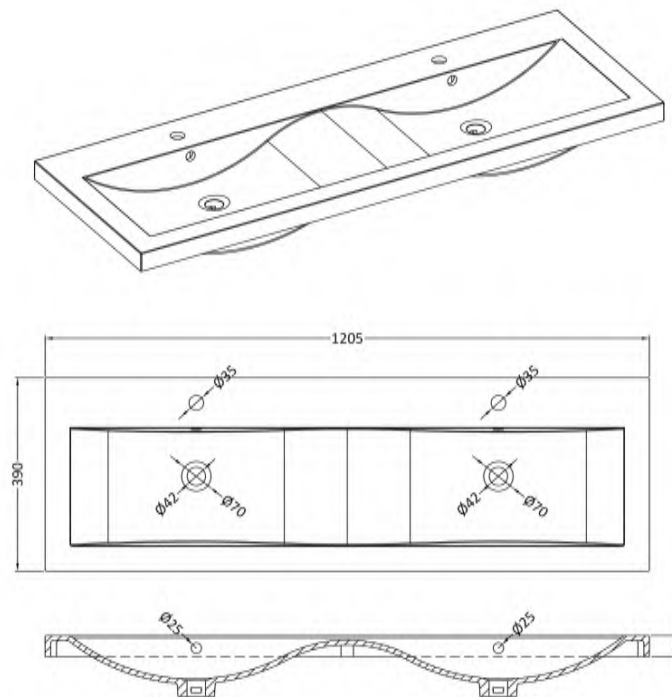

Sales Code: DFF194F

Description: 1200 W/H 2-Drawer Vanity & Double Basin

Packaging Details

Barcode: 5056462679068

Sales Code: CBM424

Description: Double Ceramic Basin 1208X392

Product Dimensions

Height (mm):	390
Width (mm):	1205
Depth (mm):	175
Nett Weight (kg):	27

Packaging Dimensions

Height (mm):	205
Width (mm):	1270
Depth (mm):	510
Gross Weight (kg):	27

Packaging Data

Box Colour:	Brown Cardboard Box - Printed
Box Qty:	1
Label Size:	100 x 50
Label Colour:	White Label
Label Qty:	2

Outer Box Dimensions (If Applicable)

Height (mm):	
Width (mm):	
Depth (mm):	
Gross Weight (kg):	
Barcode:	5056211875826

Product Details

Country of Origin:	China
Fitting Instruction:	No
Certification:	CE: No WRAS: N/A WRAS No: N/A
Product Material:	Vitreous China
Fixing Supplied:	No

Sales Code: DFF194C

Description: 1200 W/H 2-Drawer Vanity & Double Basin

Packaging Details

Barcode: 5056462679075

Sales Code: PMB424

Description: Double Polymarble Basin 1205 X 390

Product Dimensions

Height (mm):	390
Width (mm):	1205
Depth (mm):	157
Nett Weight (kg):	18.12