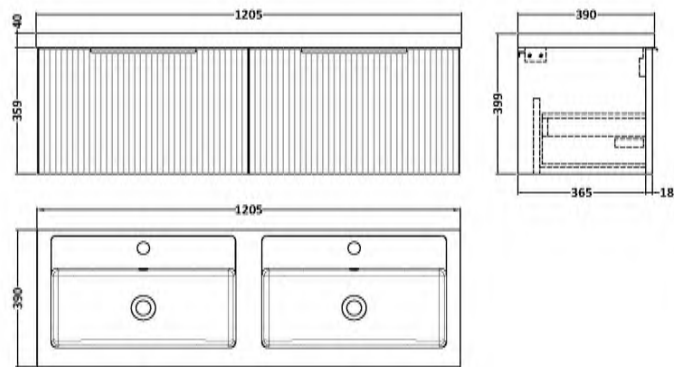

Packaging Dimensions

Height (mm):	205
Width (mm):	1270
Depth (mm):	510
Gross Weight (kg):	27

Packaging Data

Box Colour:	Brown Cardboard Box - Printed
Box Qty:	1
Label Size:	100 x 50
Label Colour:	White Label
Label Qty:	2

Outer Box Dimensions (If Applicable)

Height (mm):	
Width (mm):	
Depth (mm):	
Gross Weight (kg):	
Barcode:	5056211875826

Product Details

Country of Origin:	China
Fitting Instruction:	No
Certification:	CE: No WRAS: N/A WRAS No: N/A
Product Material:	Vitreous China
Fixing Supplied:	No

Pans/Bidets: Trap Style: Not Applicable Includes Seat: Not Applicable

Seats: Seat Type: Not Applicable Material: Not Applicable
Function: Not Applicable Hinge Type: Not Applicable
Hinge Material: Not Applicable

Sales Code: DFF194C

Description: 1200 W/H 2-Drawer Vanity & Double Basin

Packaging Details

Barcode: 5056462679075

Sales Code: PMB424

Description: Double Polymarble Basin 1205 X 390

Product Dimensions

Height (mm):	390
Width (mm):	1205
Depth (mm):	157
Nett Weight (kg):	18.12