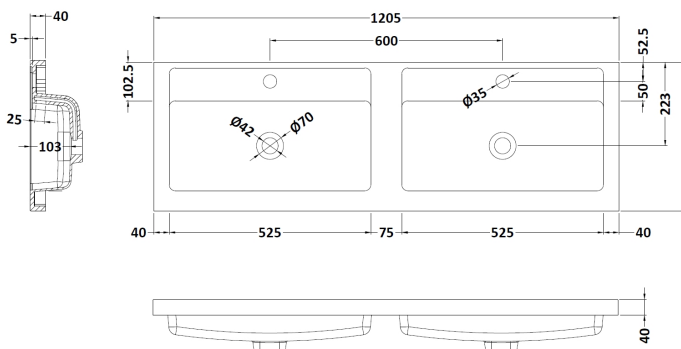

Sales Code: DFF193F

Description: 1200 W/H 4-Drawer Vanity & Double Basin

Packaging Details

Barcode: 5056462679211

Sales Code: CBM424

Description: Double Ceramic Basin 1208X392

Product Dimensions

Height (mm):	390
Width (mm):	1205
Depth (mm):	175
Nett Weight (kg):	27

Packaging Dimensions

Height (mm):	205
Width (mm):	1270
Depth (mm):	510
Gross Weight (kg):	27

Packaging Data

Box Colour:	Brown Cardboard Box - Printed
Box Qty:	1
Label Size:	100 x 50
Label Colour:	White Label
Label Qty:	2

Outer Box Dimensions (If Applicable)

Height (mm):	
Width (mm):	
Depth (mm):	
Gross Weight (kg):	
Barcode:	5056211875826

Product Details

Country of Origin:	China
Fitting Instruction:	No
Certification:	CE: No WRAS: N/A WRAS No: N/A
Product Material:	Vitreous China
Fixing Supplied:	No

Sales Code: PMB424

Description: Double Polymarble Basin 1205 X 390

Product Dimensions

Height (mm):	390
Width (mm):	1205
Depth (mm):	157
Nett Weight (kg):	18.12

Packaging Dimensions

Height (mm):	100
Width (mm):	1205
Depth (mm):	400
Gross Weight (kg):	18.12