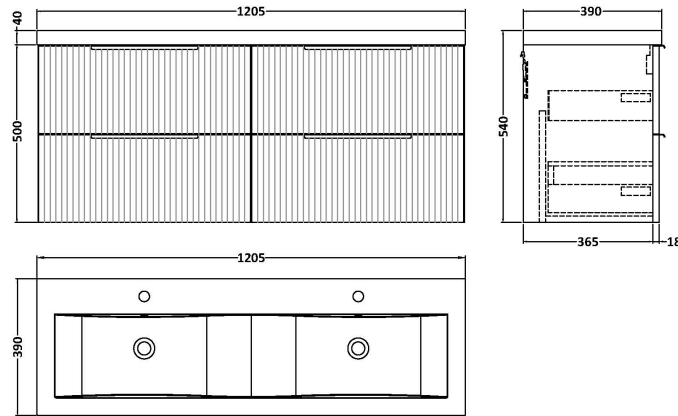

Sales Code: DFF193F

Description: 1200 W/H 4-Drawer Vanity & Double Basin

Packaging Details

Barcode: 5056462679211

Sales Code: CBM424

Description: Double Ceramic Basin 1208X392

Product Dimensions

Height (mm):	390
Width (mm):	1205
Depth (mm):	175
Nett Weight (kg):	27

Packaging Dimensions

Height (mm):	205
Width (mm):	1270
Depth (mm):	510
Gross Weight (kg):	27

Packaging Data

Box Colour:	Brown Cardboard Box - Printed
Box Qty:	1
Label Size:	100 x 50
Label Colour:	White Label
Label Qty:	2

Outer Box Dimensions (If Applicable)

Height (mm):	
Width (mm):	
Depth (mm):	
Gross Weight (kg):	
Barcode:	5056211875826

Product Details

Country of Origin:	China
Fitting Instruction:	No
Certification:	CE: No WRAS: N/A WRAS No: N/A
Product Material:	Vitreous China
Fixing Supplied:	No

Sales Code: PMB424

Description: Double Polymarble Basin 1205 X 390

Product Dimensions

Height (mm):	390
Width (mm):	1205
Depth (mm):	157
Nett Weight (kg):	18.12

Packaging Dimensions

Height (mm):	100
Width (mm):	1205
Depth (mm):	400
Gross Weight (kg):	18.12