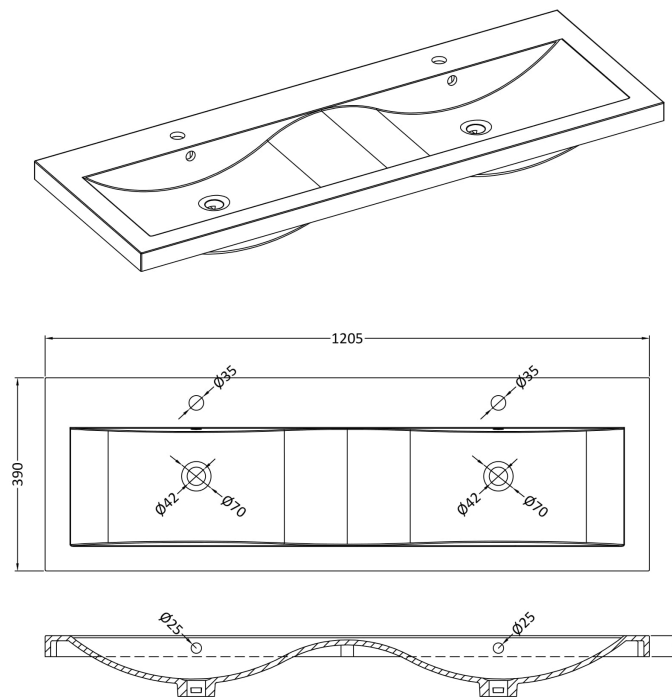

Sales Code: DFF193F

Description: 1200 W/H 4-Drawer Vanity & Double Basin

Packaging Details

Barcode: 5056462679211

Sales Code: CBM424

Description: Double Ceramic Basin 1208X392

Product Dimensions

Height (mm):	390
Width (mm):	1205
Depth (mm):	175
Nett Weight (kg):	27

Packaging Dimensions

Height (mm):	205
Width (mm):	1270
Depth (mm):	510
Gross Weight (kg):	27

Packaging Data

Box Colour:	Brown Cardboard Box - Printed
Box Qty:	1
Label Size:	100 x 50
Label Colour:	White Label
Label Qty:	2

Outer Box Dimensions (If Applicable)

Height (mm):	
Width (mm):	
Depth (mm):	
Gross Weight (kg):	
Barcode:	5056211875826

Product Details

Country of Origin:	China
Fitting Instruction:	No
Certification:	CE: No WRAS: N/A WRAS No: N/A
Product Material:	Vitreous China
Fixing Supplied:	No

Sales Code: PMB424

Description: Double Polymarble Basin 1205 X 390

Product Dimensions

Height (mm):	390
Width (mm):	1205
Depth (mm):	157
Nett Weight (kg):	18.12

Packaging Dimensions

Height (mm):	100
Width (mm):	1205
Depth (mm):	400
Gross Weight (kg):	18.12