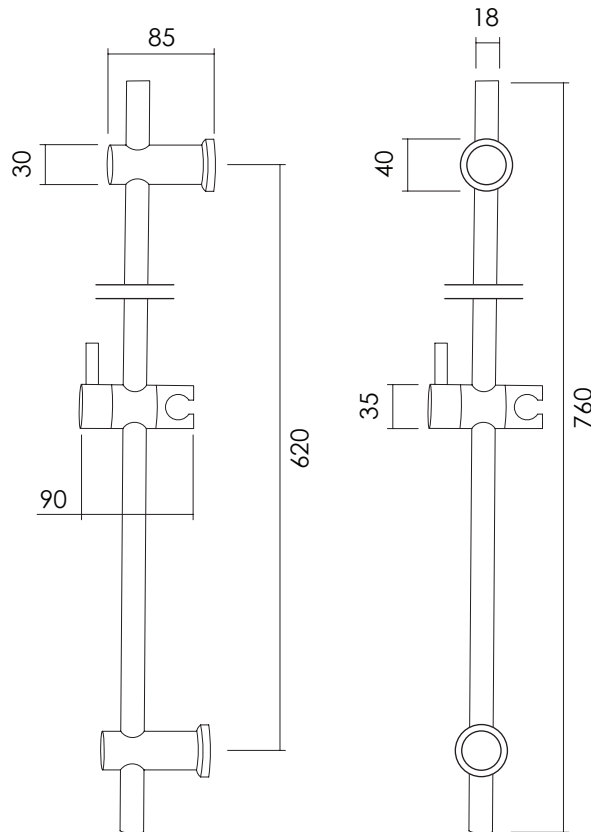

Technical Data Sheet

Shower Systems

ROPER RHODES®

No.	Description	Code	Fixings Included
1	Sanctuary Riser Rail	SVRAIL02	YES

Dimensions:

Diagrams not to scale. All dimensions in mm (tolerance of +/-5mm)

FAQs

How tall is the riser rail? 760mm

What distance are the rail fixing points? 620mm

What is the riser rail made from? 18mm chrome plated brass tube

What is the handset holder made from? Chrome plated brass