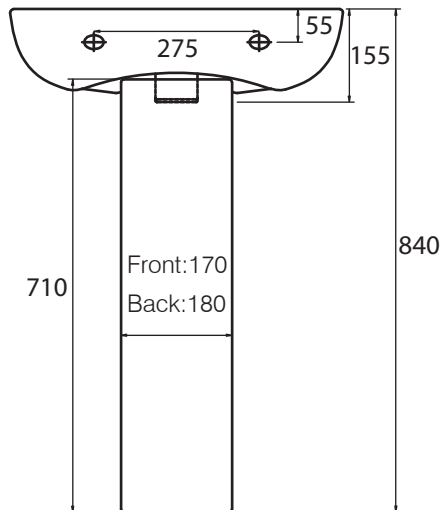

# TAVISTOCK

| NO. | Description | Product Code | Fixings included | Gross Weight |
|-----|-------------|--------------|------------------|--------------|
| 1   | Basin       | RA550SB      | NO               | 14KG         |
| 2   | Pedestal    | PE100S       | NO               | 12.7KG       |

### DIMENSIONS

DIAGRAMS NOT TO SCALE | ALL DIMENSIONS IN MM TOLERANCE OF ± 5MM  
ALL PRODUCTS CONFORM TO BRITISH STANDARDS

\*Dimensions are subject to change, customers are advised to measure actual product before commencing installation.  
\*\*Fixing point dimensions are for guidance only. The positions of fixings must be checked when product is received.

### Basin

| Key Dimensions Descriptions     | Key Dimensions (mm) |
|---------------------------------|---------------------|
| Internal Basin Depth            | 105mm               |
| Internal Basin Front to Back    | 310mm               |
| Internal Basin Left to Right    | 510mm               |
| Tap Ledge                       | 120mm               |
| Taphole Centre to Waste Centre  | 135mm               |
| Taphole Centre to Back of Basin | 55mm                |
| Waste Centre to Back of Basin   | 190mm               |
| Width of Basin                  | 555mm               |
| Depth of Basin                  | 440mm               |

### Pedestal

| Key Dimensions Descriptions                         | Key Dimensions (mm) |
|---|---------------------|
| Distance at Rear Base from Wall when Fitted MIN/MAX | 105mm               |
| Footprint Front to Back Depth                       | 155mm               |
| Footprint Outside Width Front                       | 170mm               |
| Footprint Outside Width Back                        | 180mm               |
| Cavity Width (Pipe Fit)                             | 100mm               |
| Cavity Depth (Pipe Fit)                             | 140mm               |
| Height Excluding Basin                              | 710mm (840mm)       |