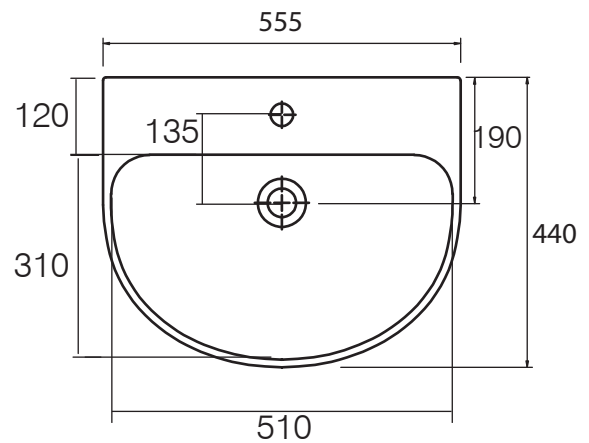

### DIMENSIONS

DIAGRAMS NOT TO SCALE | ALL DIMENSIONS IN MM TOLERANCE OF ± 5MM  
ALL PRODUCTS CONFORM TO BRITISH STANDARDS

\*Dimensions are subject to change, customers are advised to measure actual product before commencing installation.  
\*\*Fixing point dimensions are for guidance only. The positions of fixings must be checked when product is received.

### FAQs

Q - Position of fixing points?  
A - input info

Q - Does this basin have an integrated overflow  
A - Yes

Q - What is the maximum water depth of the basin?  
A - 60mm up to the overflow.

### Basin

| Key Dimensions Descriptions     | Key Dimensions (mm) |
|---------------------------------|---------------------|
| Internal Basin Depth            | 105mm               |
| Internal Basin Front to Back    | 310mm               |
| Internal Basin Left to Right    | 510mm               |
| Tap Ledge                       | 120mm               |
| Taphole Centre to Waste Centre  | 135mm               |
| Taphole Centre to Back of Basin | 55mm                |
| Waste Centre to Back of Basin   | 190mm               |
| Width of Basin                  | 555mm               |
| Depth of Basin                  | 440mm               |

### Pedestal

| Key Dimensions Descriptions                         | Key Dimensions (mm) |
|---|---------------------|
| Distance at Rear Base from Wall when Fitted MIN/MAX | 105mm               |
| Footprint Front to Back Depth                       | 155mm               |
| Footprint Outside Width Front                       | 170mm               |
| Footprint Outside Width Back                        | 180mm               |
| Cavity Width (Pipe Fit)                             | 100mm               |
| Cavity Depth (Pipe Fit)                             | 140mm               |
| Height Excluding Basin                              | 710mm (840mm)       |