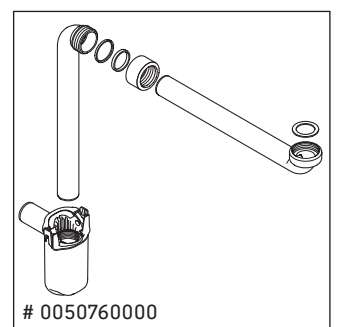

We reserve the right to make technical improvements and design modifications to the products illustrated.

Zencha

ZE 4821

Mounting instructions

Instructions for use

The bathroom furniture range complies with the standards and guidelines applicable at the time of delivery and is designed for use in bathrooms. Direct contact with water should be avoided, for example, when showering.