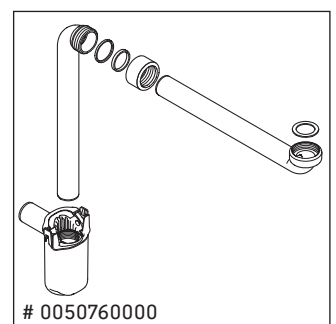

Zencha

ZE 4820

Mounting instructions

Instructions for use

The bathroom furniture range complies with the standards and guidelines applicable at the time of delivery and is designed for use in bathrooms. Direct contact with water should be avoided, for example, when showering.

We reserve the right to make technical improvements and design modifications to the products illustrated.

Zencha

ZE 4821

Mounting instructions

Instructions for use

The bathroom furniture range complies with the standards and guidelines applicable at the time of delivery and is designed for use in bathrooms. Direct contact with water should be avoided, for example, when showering.