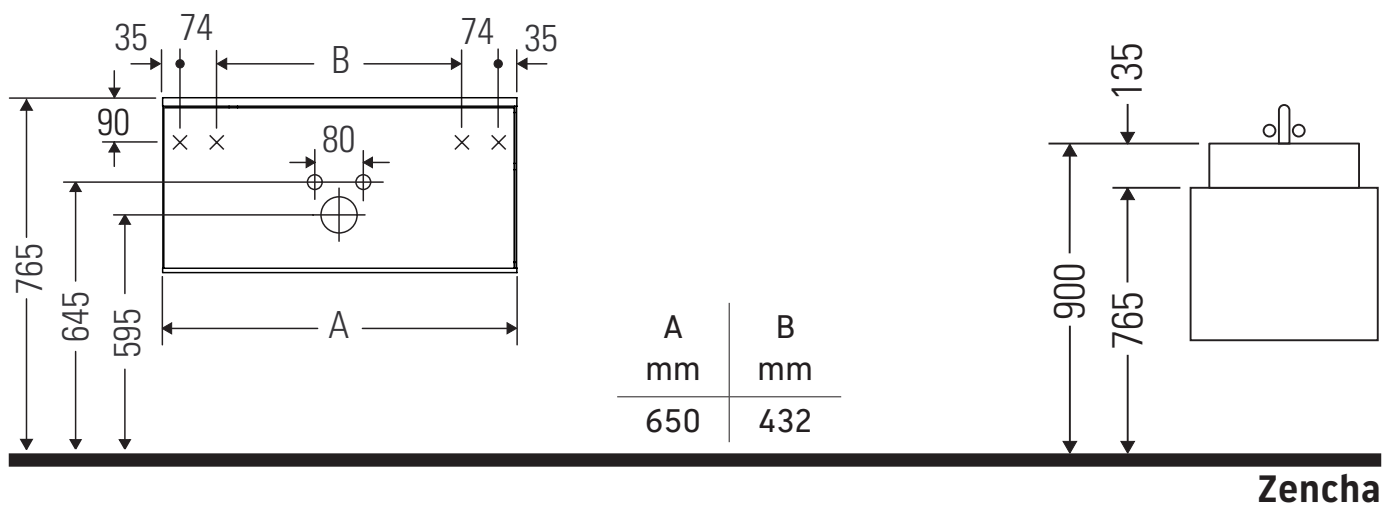

Zencha

ZE 4820

Mounting instructions

Instructions for use

The bathroom furniture range complies with the standards and guidelines applicable at the time of delivery and is designed for use in bathrooms. Direct contact with water should be avoided, for example, when showering.