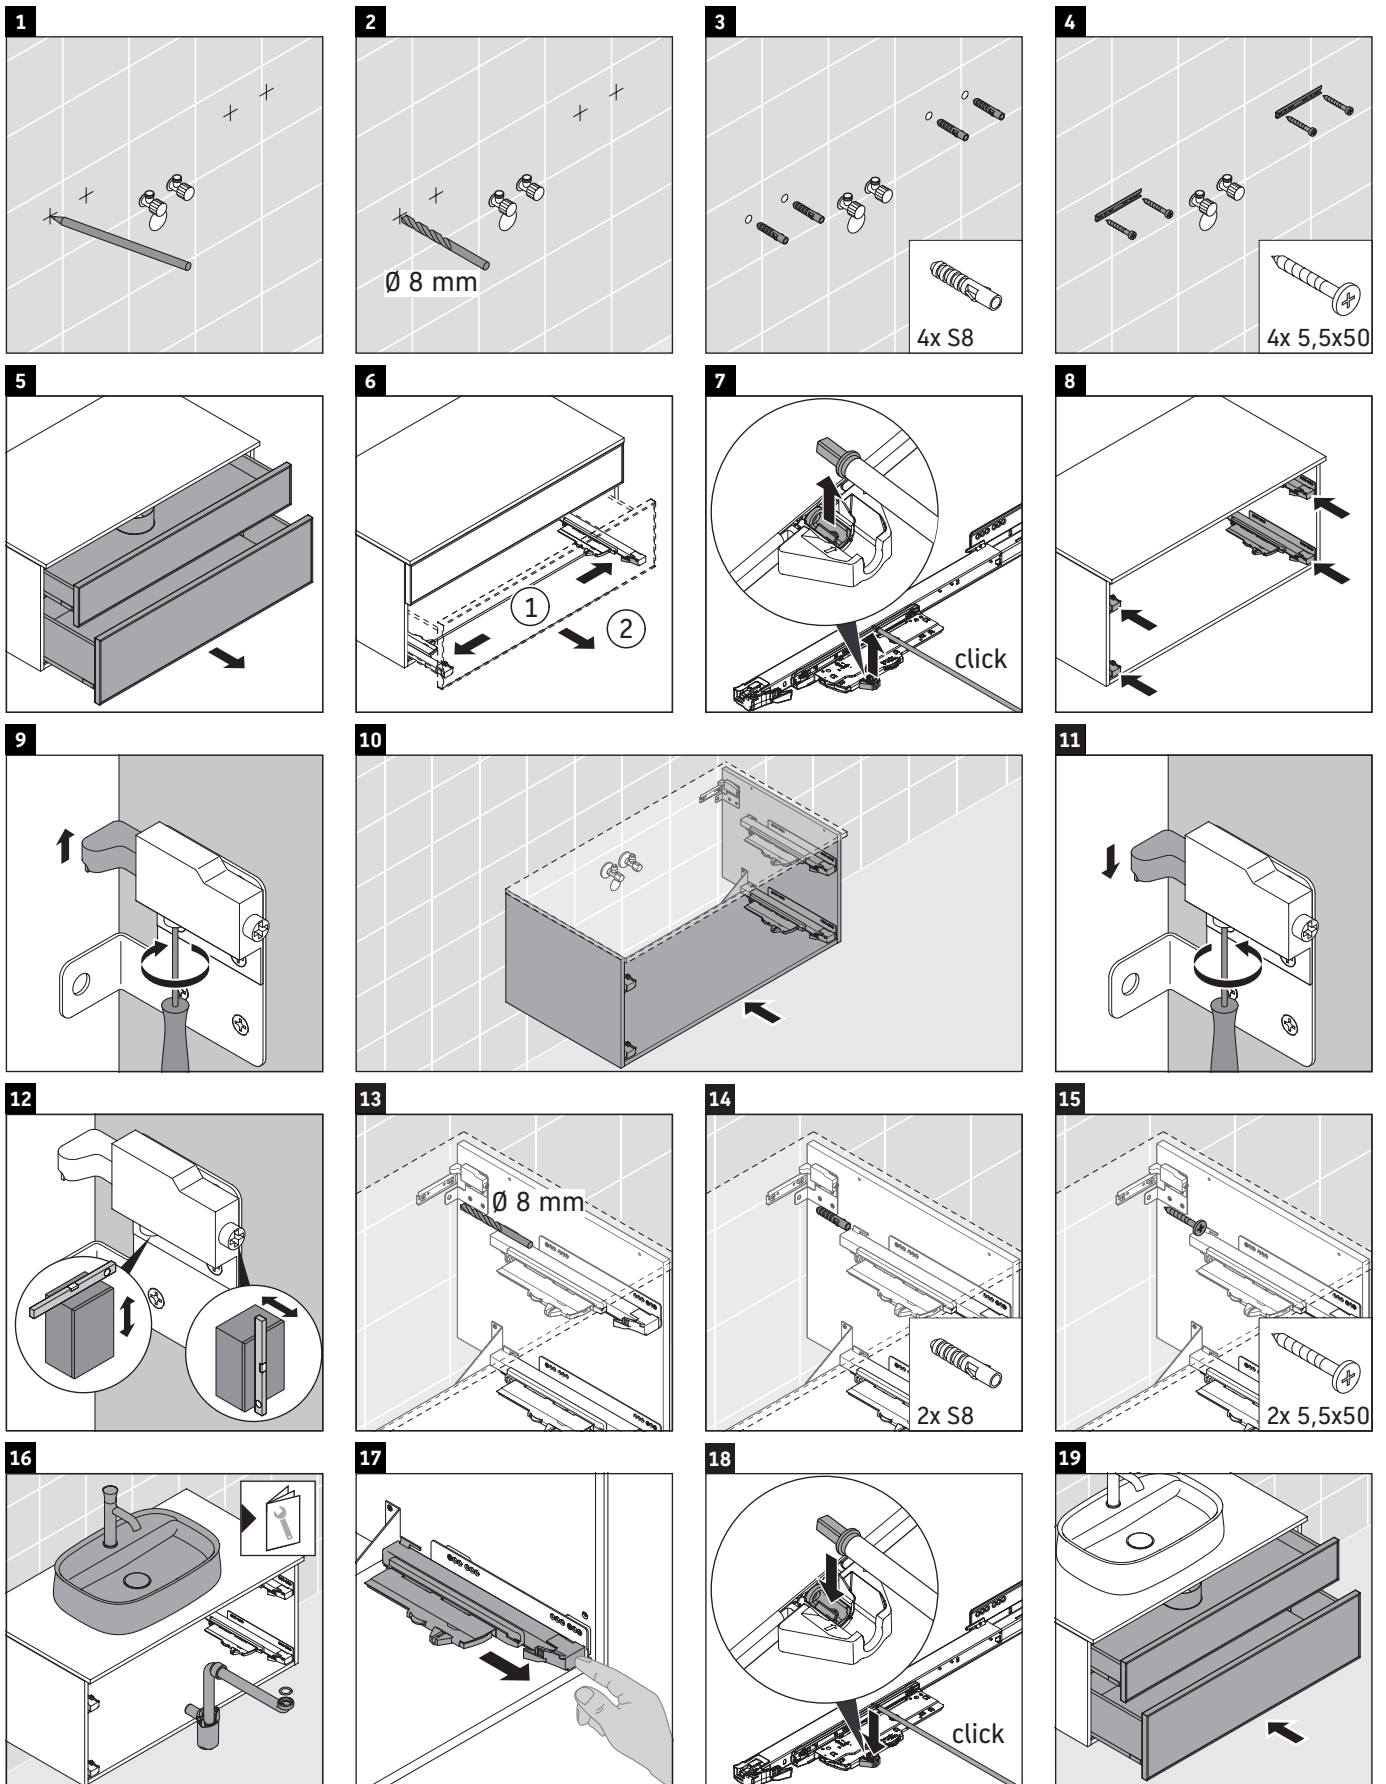

Zencha

ZE 4820

Mounting instructions

Instructions for use

The bathroom furniture range complies with the standards and guidelines applicable at the time of delivery and is designed for use in bathrooms. Direct contact with water should be avoided, for example, when showering.

We reserve the right to make technical improvements and design modifications to the products illustrated.

Zencha

ZE 4821

Mounting instructions

Instructions for use

The bathroom furniture range complies with the standards and guidelines applicable at the time of delivery and is designed for use in bathrooms. Direct contact with water should be avoided, for example, when showering.