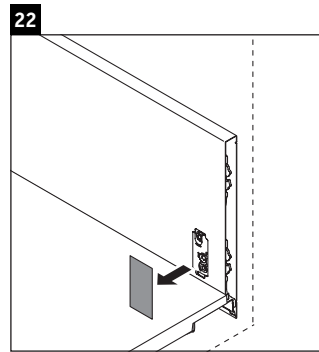

Zencha

ZE 4820

Mounting instructions

Instructions for use

The bathroom furniture range complies with the standards and guidelines applicable at the time of delivery and is designed for use in bathrooms. Direct contact with water should be avoided, for example, when showering.

We reserve the right to make technical improvements and design modifications to the products illustrated.

Zencha

ZE 4821

Mounting instructions

Instructions for use

The bathroom furniture range complies with the standards and guidelines applicable at the time of delivery and is designed for use in bathrooms. Direct contact with water should be avoided, for example, when showering.