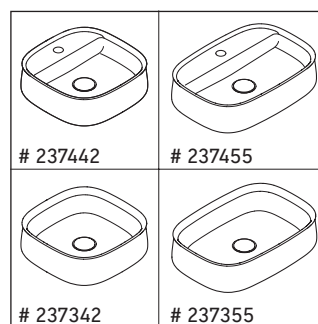

Zencha

ZE 4820

Mounting instructions

Instructions for use

The bathroom furniture range complies with the standards and guidelines applicable at the time of delivery and is designed for use in bathrooms. Direct contact with water should be avoided, for example, when showering.

We reserve the right to make technical improvements and design modifications to the products illustrated.

Zencha

ZE 4821

Mounting instructions

Instructions for use

The bathroom furniture range complies with the standards and guidelines applicable at the time of delivery and is designed for use in bathrooms. Direct contact with water should be avoided, for example, when showering.