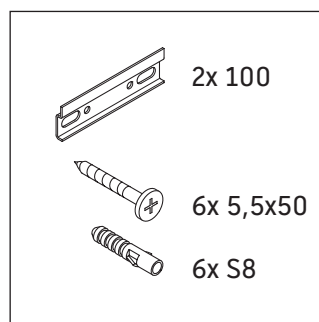

We reserve the right to make technical improvements and design modifications to the products illustrated.

Zencha

ZE 4821

Mounting instructions

Instructions for use

The bathroom furniture range complies with the standards and guidelines applicable at the time of delivery and is designed for use in bathrooms. Direct contact with water should be avoided, for example, when showering.