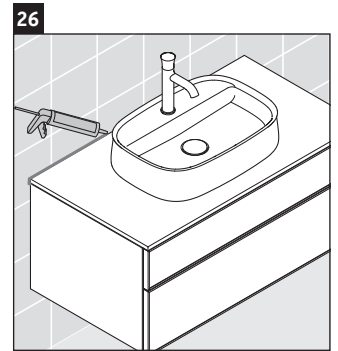

Zencha

ZE 4820

Mounting instructions

Instructions for use

The bathroom furniture range complies with the standards and guidelines applicable at the time of delivery and is designed for use in bathrooms. Direct contact with water should be avoided, for example, when showering.

We reserve the right to make technical improvements and design modifications to the products illustrated.

Zencha

ZE 4821

Mounting instructions

Instructions for use

The bathroom furniture range complies with the standards and guidelines applicable at the time of delivery and is designed for use in bathrooms. Direct contact with water should be avoided, for example, when showering.