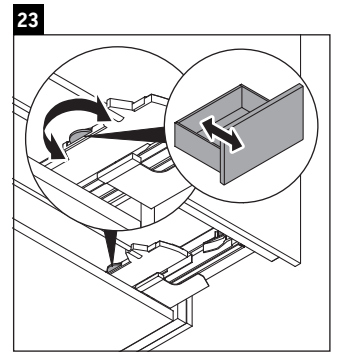

Zencha

ZE 4820

Mounting instructions

Instructions for use

The bathroom furniture range complies with the standards and guidelines applicable at the time of delivery and is designed for use in bathrooms. Direct contact with water should be avoided, for example, when showering.

We reserve the right to make technical improvements and design modifications to the products illustrated.

Zencha

ZE 4821

Mounting instructions

Instructions for use

The bathroom furniture range complies with the standards and guidelines applicable at the time of delivery and is designed for use in bathrooms. Direct contact with water should be avoided, for example, when showering.