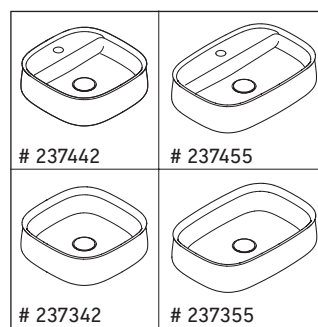

We reserve the right to make technical improvements and design modifications to the products illustrated.

Zencha

ZE 4821

Mounting instructions

Instructions for use

The bathroom furniture range complies with the standards and guidelines applicable at the time of delivery and is designed for use in bathrooms. Direct contact with water should be avoided, for example, when showering.