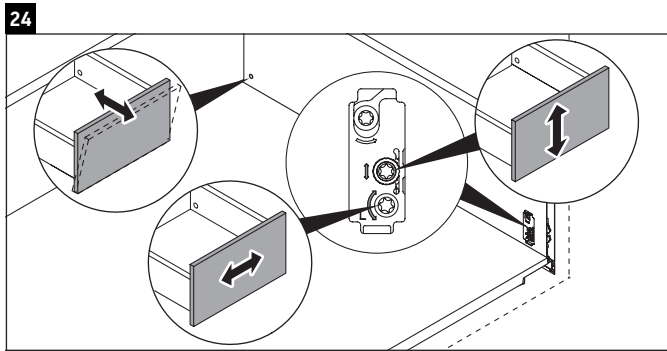

Zencha

ZE 4820

Mounting instructions

Instructions for use

The bathroom furniture range complies with the standards and guidelines applicable at the time of delivery and is designed for use in bathrooms. Direct contact with water should be avoided, for example, when showering.

We reserve the right to make technical improvements and design modifications to the products illustrated.

Zencha

ZE 4821

Mounting instructions

Instructions for use

The bathroom furniture range complies with the standards and guidelines applicable at the time of delivery and is designed for use in bathrooms. Direct contact with water should be avoided, for example, when showering.