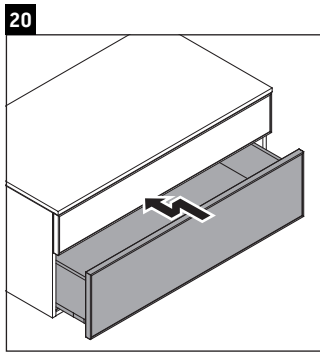

Zencha

ZE 4820

Mounting instructions

Instructions for use

The bathroom furniture range complies with the standards and guidelines applicable at the time of delivery and is designed for use in bathrooms. Direct contact with water should be avoided, for example, when showering.

We reserve the right to make technical improvements and design modifications to the products illustrated.

Zencha

ZE 4821

Mounting instructions

Instructions for use

The bathroom furniture range complies with the standards and guidelines applicable at the time of delivery and is designed for use in bathrooms. Direct contact with water should be avoided, for example, when showering.