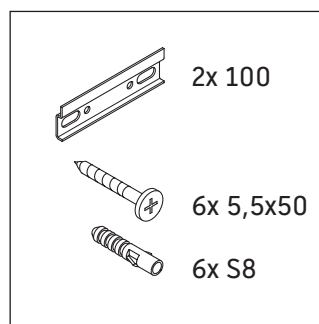

Zencha

ZE 4820

Mounting instructions

Instructions for use

The bathroom furniture range complies with the standards and guidelines applicable at the time of delivery and is designed for use in bathrooms. Direct contact with water should be avoided, for example, when showering.