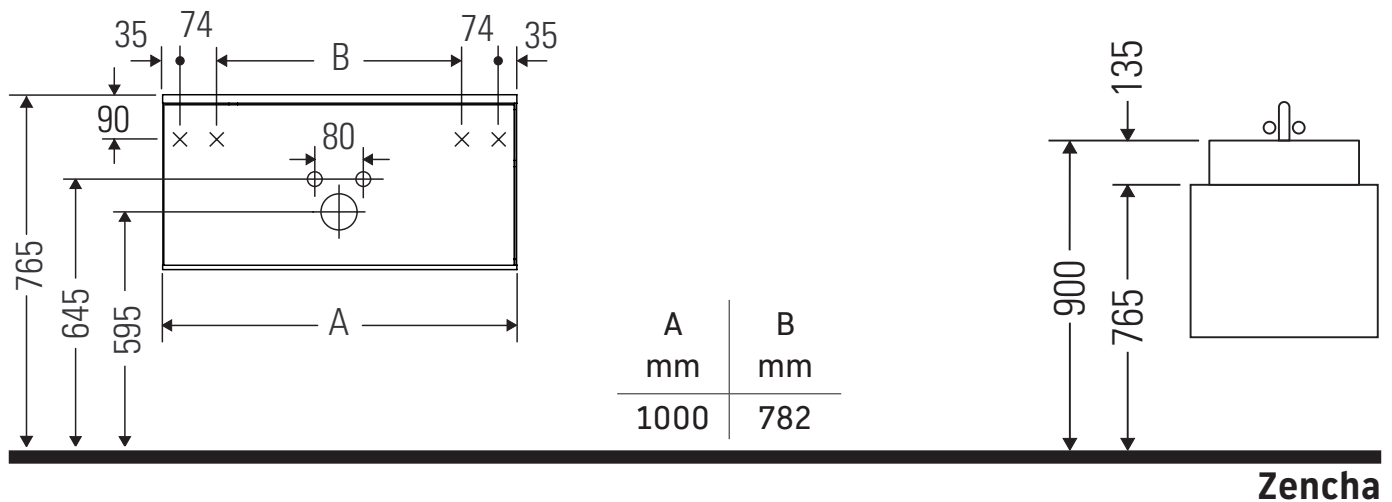

We reserve the right to make technical improvements and design modifications to the products illustrated.

Zencha

ZE 4821

Mounting instructions

Instructions for use

The bathroom furniture range complies with the standards and guidelines applicable at the time of delivery and is designed for use in bathrooms. Direct contact with water should be avoided, for example, when showering.