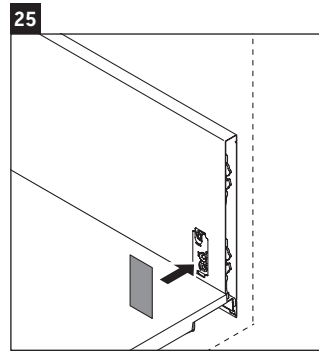

Zencha

ZE 4820

Mounting instructions

Instructions for use

The bathroom furniture range complies with the standards and guidelines applicable at the time of delivery and is designed for use in bathrooms. Direct contact with water should be avoided, for example, when showering.

We reserve the right to make technical improvements and design modifications to the products illustrated.

Zencha

ZE 4821

Mounting instructions

Instructions for use

The bathroom furniture range complies with the standards and guidelines applicable at the time of delivery and is designed for use in bathrooms. Direct contact with water should be avoided, for example, when showering.