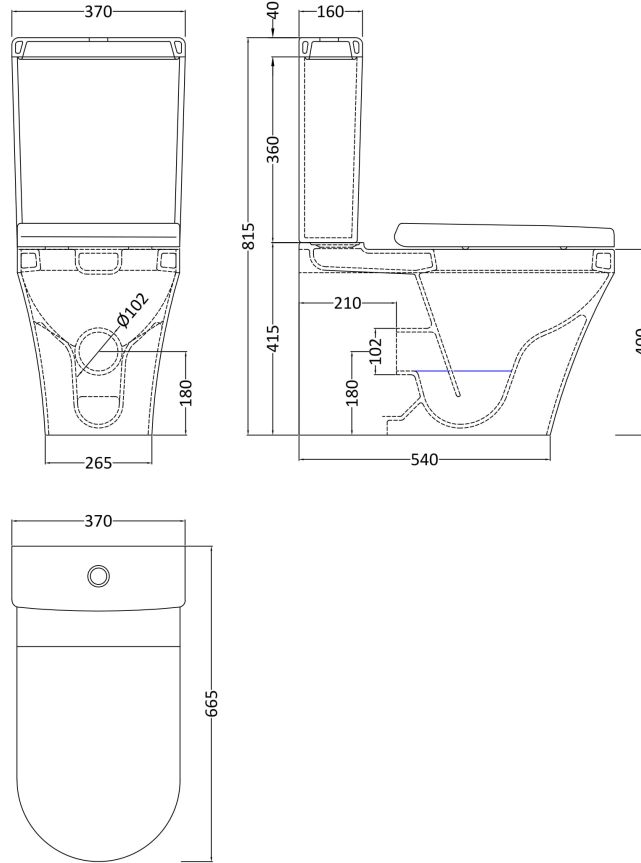

Sales Code: Cma009

Description: Luna Flush To Wall Wc And Seat

Packaging Details

Barcode: 5055275895696

Sales Code: NCU600

Description: Back To Wall Close Couple Pan

Product Dimensions

Height (mm):	415
Width (mm):	350
Depth (mm):	665
Nett Weight (kg):	24

Packaging Dimensions

Height (mm):	430
Width (mm):	370
Depth (mm):	710
Gross Weight (kg):	24

Packaging Data

Box Colour:	Brown Cardboard Box - Printed
Box Qty:	1
Label Size:	100 x 50
Label Colour:	White Label
Label Qty:	2

Outer Box Dimensions (If Applicable)

Height (mm):	
Width (mm):	
Depth (mm):	
Gross Weight (kg):	
Barcode:	5055369030873

Product Details

Country of Origin:	Turkey
Fitting Instruction:	No
Certification:	CE: Yes WRAS: N/A WRAS No: N/A
Product Material:	Vitreous China
Fixing Supplied:	Yes

Sales Code: NCU601

Description: Btw Close Couple Cistern

Product Dimensions

Height (mm):	400
Width (mm):	370
Depth (mm):	160
Nett Weight (kg):	12.5

Packaging Dimensions

Height (mm):	480
Width (mm):	385
Depth (mm):	185
Gross Weight (kg):	12.5