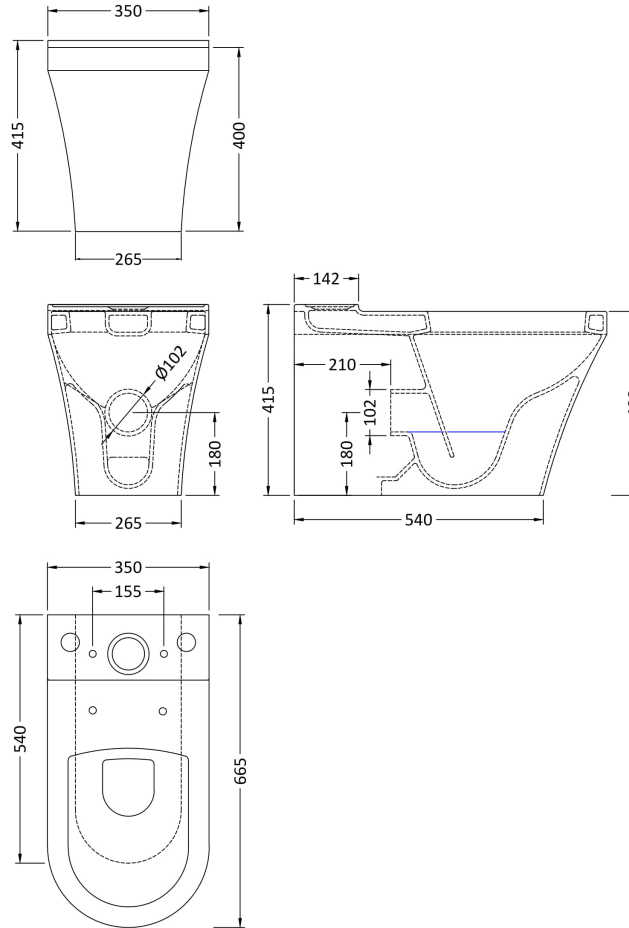

Sales Code: Cma009

Description: Luna Flush To Wall Wc And Seat

Packaging Details

Barcode: 5055275895696

Sales Code: NCU600

Description: Back To Wall Close Couple Pan

Product Dimensions

Height (mm):	415
Width (mm):	350
Depth (mm):	665
Nett Weight (kg):	24

Packaging Dimensions

Height (mm):	430
Width (mm):	370
Depth (mm):	710
Gross Weight (kg):	24

Packaging Data

Box Colour:	Brown Cardboard Box - Printed
Box Qty:	1
Label Size:	100 x 50
Label Colour:	White Label
Label Qty:	2

Outer Box Dimensions (If Applicable)

Height (mm):	
Width (mm):	
Depth (mm):	
Gross Weight (kg):	
Barcode:	5055369030873

Product Details

Country of Origin:	Turkey
Fitting Instruction:	No
Certification:	CE: Yes WRAS: N/A WRAS No: N/A
Product Material:	Vitreous China
Fixing Supplied:	Yes

Sales Code: NCU601

Description: Btw Close Couple Cistern

Product Dimensions

Height (mm):	400
Width (mm):	370
Depth (mm):	160
Nett Weight (kg):	12.5

Packaging Dimensions

Height (mm):	480
Width (mm):	385
Depth (mm):	185
Gross Weight (kg):	12.5