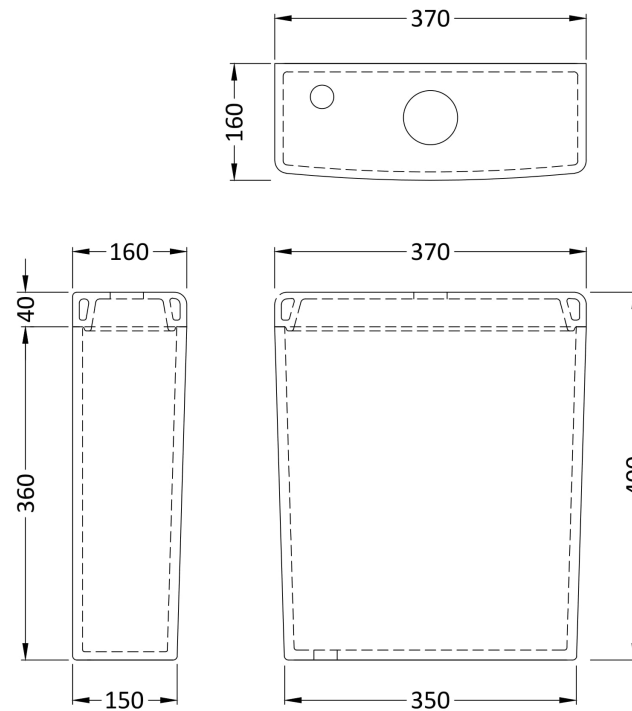

Sales Code: Cma009

Description: Luna Flush To Wall Wc And Seat

Packaging Details

Barcode: 5055275895696

Sales Code: NCU600

Description: Back To Wall Close Couple Pan

Product Dimensions

Height (mm):	415
Width (mm):	350
Depth (mm):	665
Nett Weight (kg):	24

Packaging Dimensions

Height (mm):	430
Width (mm):	370
Depth (mm):	710
Gross Weight (kg):	24

Packaging Data

Box Colour:	Brown Cardboard Box - Printed
Box Qty:	1
Label Size:	100 x 50
Label Colour:	White Label
Label Qty:	2

Outer Box Dimensions (If Applicable)

Height (mm):	
Width (mm):	
Depth (mm):	
Gross Weight (kg):	
Barcode:	5055369030873

Product Details

Country of Origin:	Turkey
Fitting Instruction:	No
Certification:	CE: Yes WRAS: N/A WRAS No: N/A
Product Material:	Vitreous China
Fixing Supplied:	Yes

Sales Code: NCU601

Description: Btw Close Couple Cistern

Product Dimensions

Height (mm):	400
Width (mm):	370
Depth (mm):	160
Nett Weight (kg):	12.5

Packaging Dimensions

Height (mm):	480
Width (mm):	385
Depth (mm):	185
Gross Weight (kg):	12.5