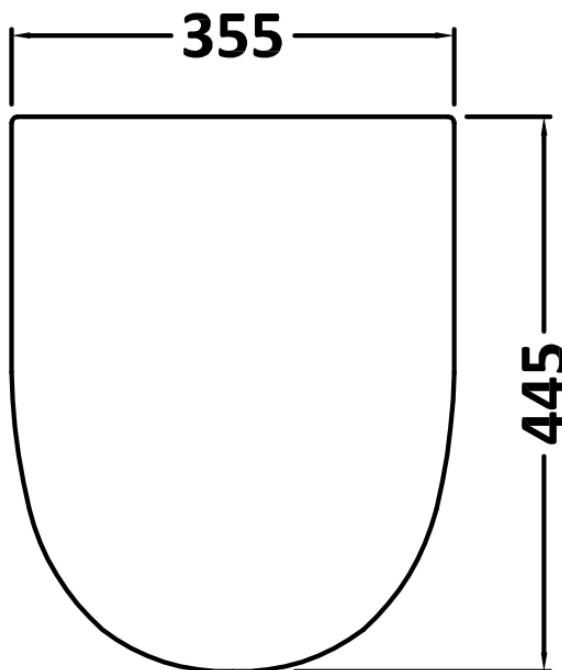

Sales Code: Cma009

Description: Luna Flush To Wall Wc And Seat

Packaging Details

Barcode: 5055275895696

Sales Code: NCU600

Description: Back To Wall Close Couple Pan

Product Dimensions

Height (mm):	415
Width (mm):	350
Depth (mm):	665
Nett Weight (kg):	24

Sales Code: NCU601

Description: Btw Close Couple Cistern

Product Dimensions

Height (mm):	400
Width (mm):	370
Depth (mm):	160
Nett Weight (kg):	12.5

Packaging Dimensions

Height (mm):	480
Width (mm):	385
Depth (mm):	185
Gross Weight (kg):	12.5

Packaging Data

Box Colour:	Brown Cardboard Box - Printed
Box Qty:	1
Label Size:	100 x 50
Label Colour:	White Label
Label Qty:	2

Outer Box Dimensions (If Applicable)

Height (mm):	
Width (mm):	
Depth (mm):	
Gross Weight (kg):	
Barcode:	5055369030880

Sales Code: NCU699**Description:** Soft Close Seat**Product Dimensions**

Length (mm):	445
Width (mm):	355
Height (mm):	45
Nett Weight (kg):	2

Packaging Dimensions

Length (mm):	500
Width (mm):	365
Height (mm):	50
Gross Weight (kg):	2.4