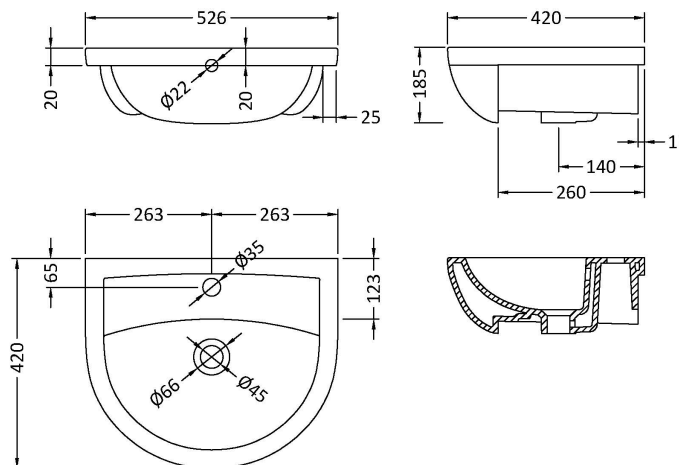

Sales Code: NCH305A

Description: Harmony Semi Recessed Basin 1Th

Product Dimensions

| | |
|-------------------|------|
| Height (mm): | 190 |
| Width (mm): | 520 |
| Depth (mm): | 415 |
| Nett Weight (kg): | 12.4 |

Packaging Dimensions

| | |
|--------------------|-----|
| Height (mm): | 220 |
| Width (mm): | 540 |
| Depth (mm): | 440 |
| Gross Weight (kg): | 13 |

Packaging Data

| | |
|---------------|-------------------------------|
| Box Colour: | Brown Cardboard Box - Printed |
| Box Qty: | 1 |
| Label Size: | 100 x 50 |
| Label Colour: | White Label |
| Label Qty: | 2 |

Outer Box Dimensions (If Applicable)

| | |
|--------------------|---------------|
| Height (mm): | |
| Width (mm): | |
| Depth (mm): | |
| Gross Weight (kg): | |
| Barcode: | 5055369076796 |

Product Details

Cisterns: Operating Type: Not Applicable Fittings: Not Applicable
Lever Type: Not Applicable

Basins: Tap Hole: One Taphole Chain Stay Hole: No
Template: Yes Supplied Waste Type Req: Slotted
Overflow Inc: Yes Overflow Cover: Yes
Inner Bowl Depth (mm): 105mm