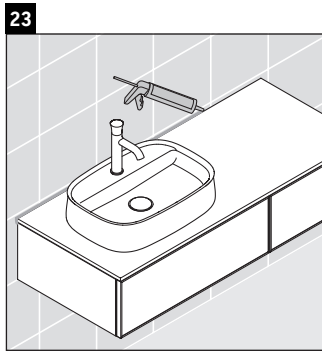

Zencha

ZE 4816

Mounting instructions

Zencha

Instructions for use

The bathroom furniture range complies with the standards and guidelines applicable at the time of delivery and is designed for use in bathrooms. Direct contact with water should be avoided, for example, when showering.

We reserve the right to make technical improvements and design modifications to the products illustrated.

Zencha

ZE 4817

Mounting instructions

Zencha

Instructions for use

The bathroom furniture range complies with the standards and guidelines applicable at the time of delivery and is designed for use in bathrooms. Direct contact with water should be avoided, for example, when showering.