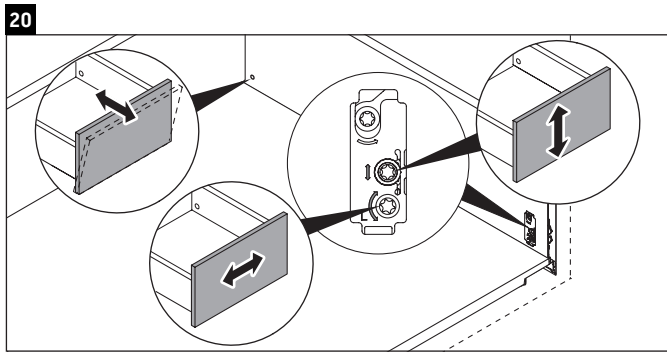

Zencha

ZE 4816

Mounting instructions

Zencha

Instructions for use

The bathroom furniture range complies with the standards and guidelines applicable at the time of delivery and is designed for use in bathrooms. Direct contact with water should be avoided, for example, when showering.

We reserve the right to make technical improvements and design modifications to the products illustrated.

Zencha

ZE 4817

Mounting instructions

Zencha

Instructions for use

The bathroom furniture range complies with the standards and guidelines applicable at the time of delivery and is designed for use in bathrooms. Direct contact with water should be avoided, for example, when showering.