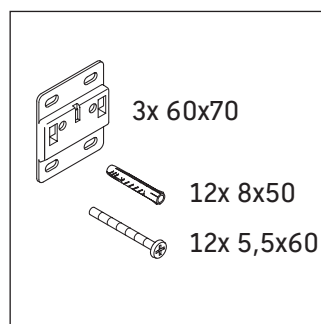

We reserve the right to make technical improvements and design modifications to the products illustrated.

Zencha

ZE 4817

Mounting instructions

Zencha

Instructions for use

The bathroom furniture range complies with the standards and guidelines applicable at the time of delivery and is designed for use in bathrooms. Direct contact with water should be avoided, for example, when showering.