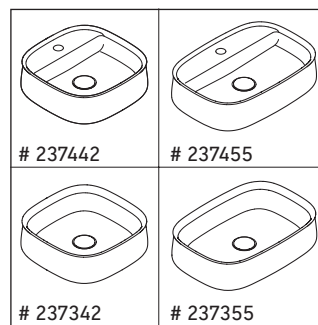

Zencha

ZE 4816

Mounting instructions

Zencha

Instructions for use

The bathroom furniture range complies with the standards and guidelines applicable at the time of delivery and is designed for use in bathrooms. Direct contact with water should be avoided, for example, when showering.

We reserve the right to make technical improvements and design modifications to the products illustrated.

Zencha

ZE 4817

Mounting instructions

Zencha

Instructions for use

The bathroom furniture range complies with the standards and guidelines applicable at the time of delivery and is designed for use in bathrooms. Direct contact with water should be avoided, for example, when showering.