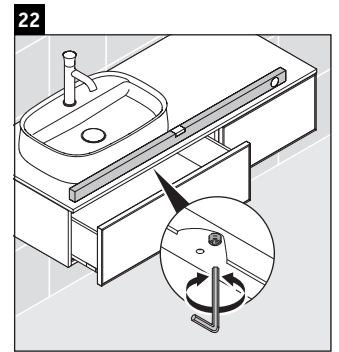

Zencha

ZE 4816

Mounting instructions

Zencha

Instructions for use

The bathroom furniture range complies with the standards and guidelines applicable at the time of delivery and is designed for use in bathrooms. Direct contact with water should be avoided, for example, when showering.

We reserve the right to make technical improvements and design modifications to the products illustrated.

Zencha

ZE 4817

Mounting instructions

Zencha

Instructions for use

The bathroom furniture range complies with the standards and guidelines applicable at the time of delivery and is designed for use in bathrooms. Direct contact with water should be avoided, for example, when showering.