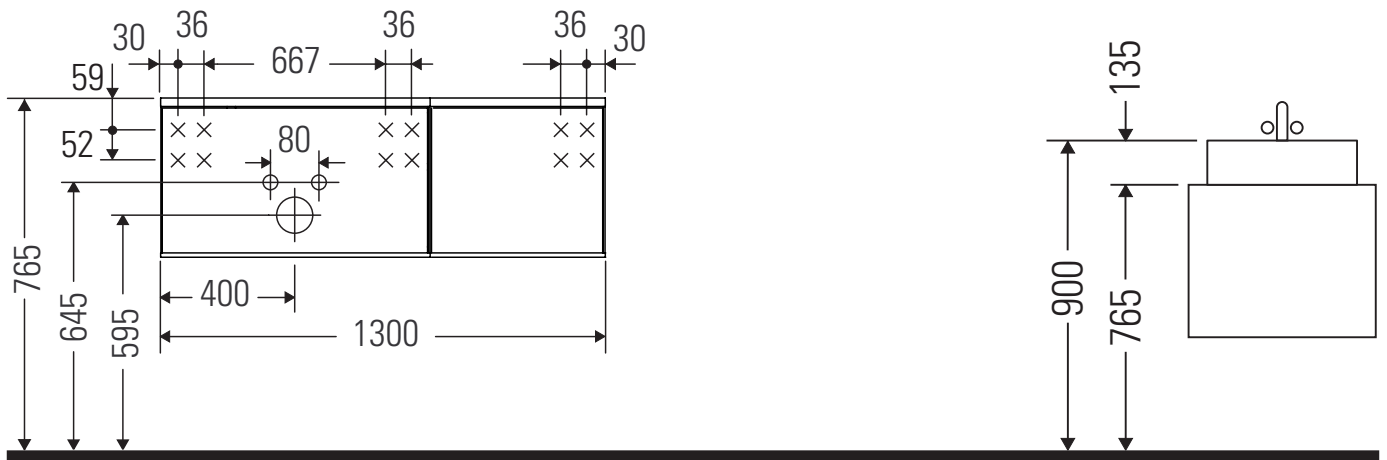

Zencha

ZE 4816

Mounting instructions

Zencha

Instructions for use

The bathroom furniture range complies with the standards and guidelines applicable at the time of delivery and is designed for use in bathrooms. Direct contact with water should be avoided, for example, when showering.