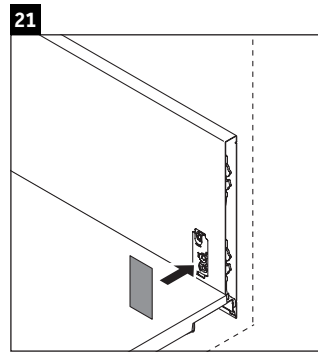

Zencha

ZE 4816

Mounting instructions

Zencha

Instructions for use

The bathroom furniture range complies with the standards and guidelines applicable at the time of delivery and is designed for use in bathrooms. Direct contact with water should be avoided, for example, when showering.

We reserve the right to make technical improvements and design modifications to the products illustrated.

Zencha

ZE 4817

Mounting instructions

Zencha

Instructions for use

The bathroom furniture range complies with the standards and guidelines applicable at the time of delivery and is designed for use in bathrooms. Direct contact with water should be avoided, for example, when showering.