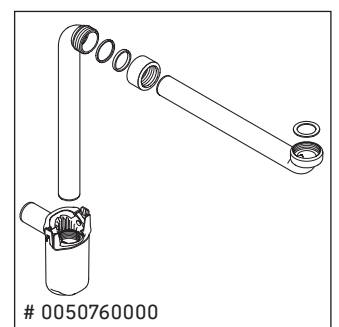

We reserve the right to make technical improvements and design modifications to the products illustrated.

Zencha

ZE 4817

Mounting instructions

Zencha

Instructions for use

The bathroom furniture range complies with the standards and guidelines applicable at the time of delivery and is designed for use in bathrooms. Direct contact with water should be avoided, for example, when showering.