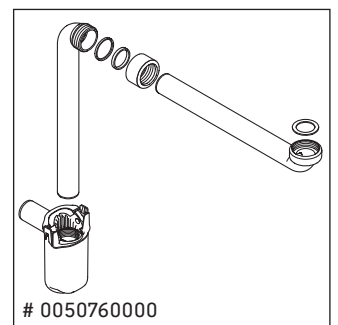

Zencha

ZE 4816

Mounting instructions

Zencha

Instructions for use

The bathroom furniture range complies with the standards and guidelines applicable at the time of delivery and is designed for use in bathrooms. Direct contact with water should be avoided, for example, when showering.

We reserve the right to make technical improvements and design modifications to the products illustrated.

Zencha

ZE 4817

Mounting instructions

Zencha

Instructions for use

The bathroom furniture range complies with the standards and guidelines applicable at the time of delivery and is designed for use in bathrooms. Direct contact with water should be avoided, for example, when showering.