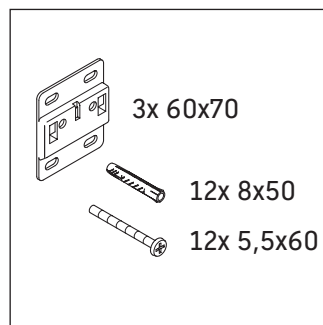

Zencha

ZE 4816

Mounting instructions

Zencha

Instructions for use

The bathroom furniture range complies with the standards and guidelines applicable at the time of delivery and is designed for use in bathrooms. Direct contact with water should be avoided, for example, when showering.