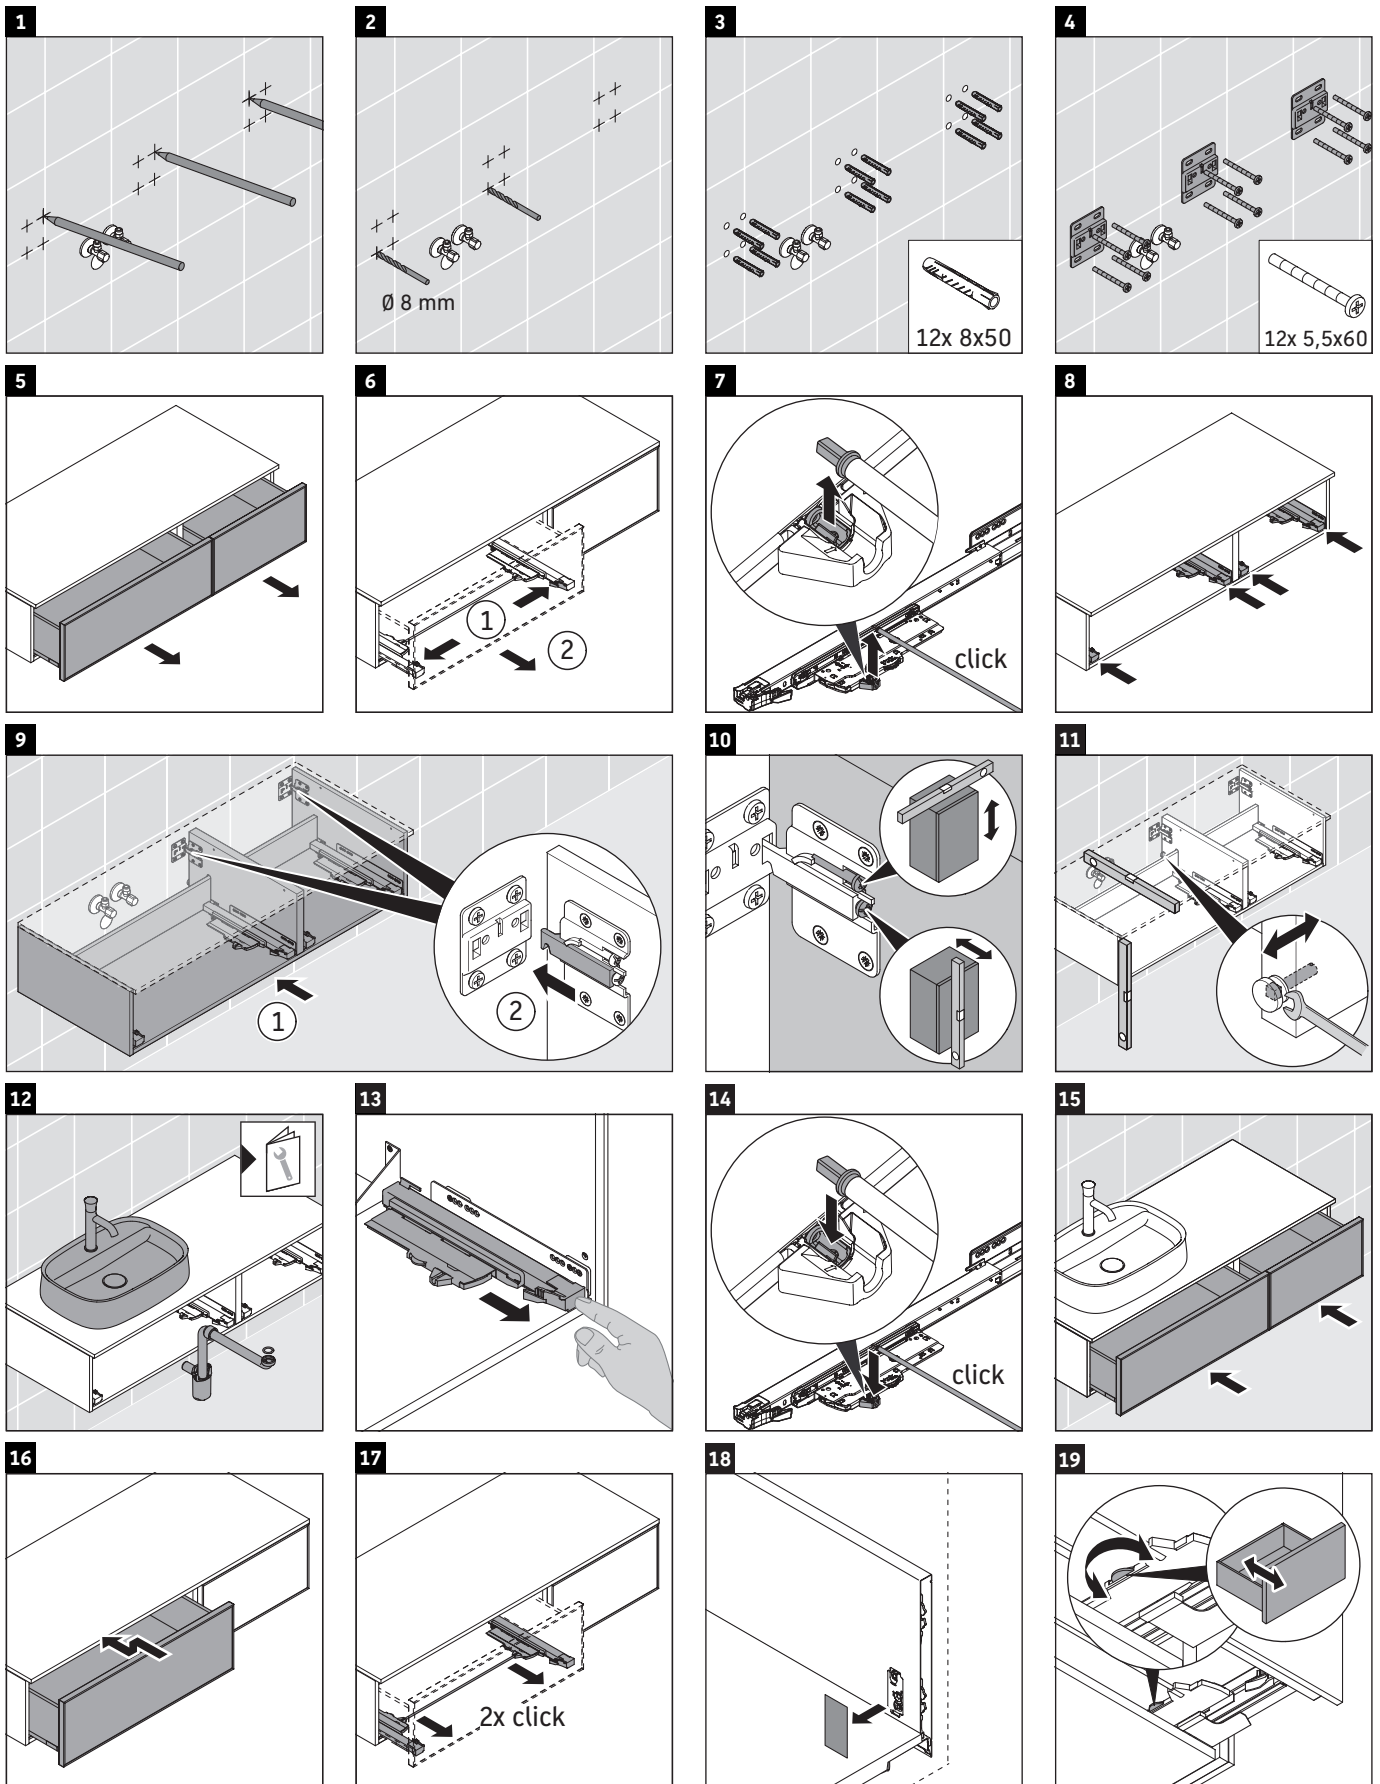

Zencha

ZE 4816

Mounting instructions

Zencha

Instructions for use

The bathroom furniture range complies with the standards and guidelines applicable at the time of delivery and is designed for use in bathrooms. Direct contact with water should be avoided, for example, when showering.

We reserve the right to make technical improvements and design modifications to the products illustrated.

Zencha

ZE 4817

Mounting instructions

Zencha

Instructions for use

The bathroom furniture range complies with the standards and guidelines applicable at the time of delivery and is designed for use in bathrooms. Direct contact with water should be avoided, for example, when showering.