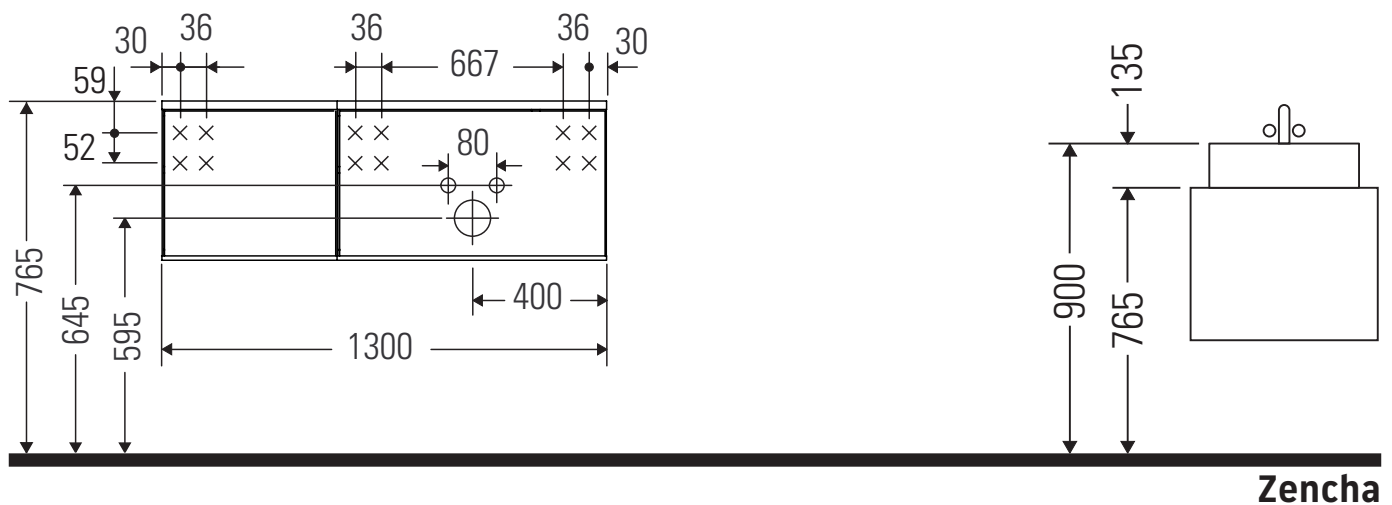

We reserve the right to make technical improvements and design modifications to the products illustrated.

Zencha

ZE 4817

Mounting instructions

Zencha

Instructions for use

The bathroom furniture range complies with the standards and guidelines applicable at the time of delivery and is designed for use in bathrooms. Direct contact with water should be avoided, for example, when showering.