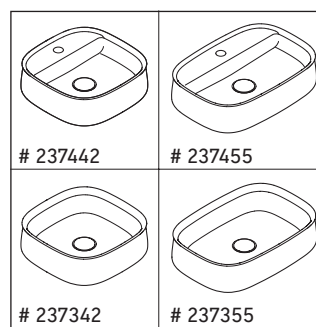

We reserve the right to make technical improvements and design modifications to the products illustrated.

Zencha

ZE 4817

Mounting instructions

Zencha

Instructions for use

The bathroom furniture range complies with the standards and guidelines applicable at the time of delivery and is designed for use in bathrooms. Direct contact with water should be avoided, for example, when showering.