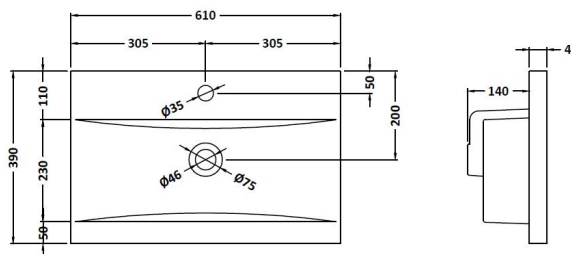

Sales Code: NVM013

Description: 600 Mid-Edged Basin 1 Th

Product Dimensions

Height (mm):	180
Width (mm):	610
Depth (mm):	390
Nett Weight (kg):	11

Packaging Dimensions

Height (mm):	200
Width (mm):	410
Depth (mm):	630
Gross Weight (kg):	11

Packaging Data

Box Colour:	Brown Cardboard Box - Printed
Box Qty:	1
Label Size:	100 x 50
Label Colour:	White Label
Label Qty:	2

Outer Box Dimensions (If Applicable)

Height (mm):	
Width (mm):	
Depth (mm):	
Gross Weight (kg):	
Barcode:	5055369043415

Product Details

Country of Origin:	China
Fitting Instruction:	No
Certification:	CE: No WRAS: N/A WRAS No: N/A
Product Material:	Vitreous China
Fixing Supplied:	No

Pans/Bidets: Trap Style: Not Applicable Includes Seat: Not Applicable

Seats: Seat Type: Not Applicable Material: Not Applicable
Function: Not Applicable Hinge Type: Not Applicable
Hinge Material: Not Applicable

Cisterns: Operating Type: Not Applicable Fittings: Not Applicable
Lever Type: Not Applicable

Basins: Tap Hole: One Taphole Chain Stay Hole: No
Template: Not Required Waste Type Req: Slotted
Overflow Inc: Yes Overflow Cover: Yes
Inner Bowl Depth (mm): 125mm