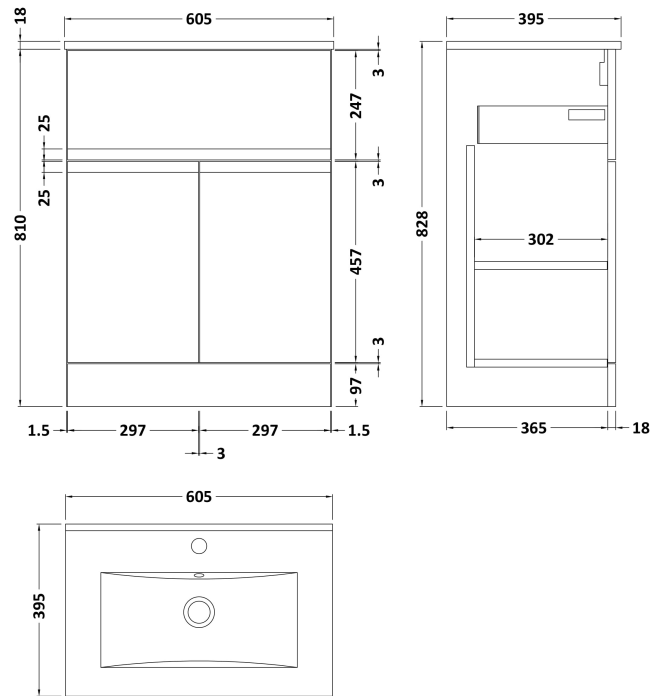

Sales Code: URB103B

Description: 600 F/S 2-Door/Drawer Unit & Basin 2

Packaging Details

Barcode: 5056211892519

Sales Code: URB126

Description: 600 F/S 2-Door/Drawer Unit

Product Dimensions

Height (mm):	810
Width (mm):	610
Depth (mm):	383
Nett Weight (kg):	26.5

Packaging Dimensions

Height (mm):	780
Width (mm):	595
Depth (mm):	383
Gross Weight (kg):	27

Packaging Data

Box Colour:	Brown Cardboard Box
Box Qty:	1
Label Size:	100 x 50
Label Colour:	White Label
Label Qty:	2

Sales Code: NVM003

Description: Minimalist Basin 600mm

Product Dimensions

Height (mm):	170
Width (mm):	600
Depth (mm):	390
Nett Weight (kg):	10.76

Packaging Dimensions

Height (mm):	200
Width (mm):	400
Depth (mm):	620
Gross Weight (kg):	10.76

Product Dimensions

Height (mm):	180
Width (mm):	610
Depth (mm):	390
Nett Weight (kg):	11

Packaging Dimensions

Height (mm):	200
Width (mm):	410
Depth (mm):	630
Gross Weight (kg):	11

Packaging Data

Box Colour:	Brown Cardboard Box - Printed
Box Qty:	1
Label Size:	100 x 50
Label Colour:	White Label
Label Qty:	2