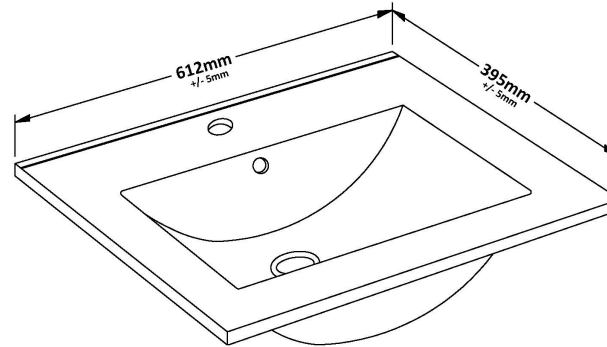

Packaging Dimensions

Height (mm):	780
Width (mm):	595
Depth (mm):	383
Gross Weight (kg):	27

Packaging Data

Box Colour:	Brown Cardboard Box
Box Qty:	1
Label Size:	100 x 50
Label Colour:	White Label
Label Qty:	2

Outer Box Dimensions (If Applicable)

Height (mm):	
Width (mm):	
Depth (mm):	
Gross Weight (kg):	
Barcode:	5056211890423

Product Details

Country of Origin:	China
Fitting Instruction:	No
CE Certification:	N/A
FSC Certified Materials:	Yes
Colour:	Satin White
Construction Method:	Cam & Wood Dowel
Construction Type:	Rigid
Cabinet Finish:	MFC Painted Matt
Fascia Finish:	Mdf Painted Matt
Cabinet Thickness (mm):	18
Fascia Thickness (mm):	18
Drawer Included:	Yes
Drawer Type:	80mm High Metal Softclose
No of Shelves:	1
Hinge Type:	95 Degree Clip-On Soft Close
Hinge Included:	Yes
Adjustable Legs:	No
Fixings Included:	Yes
Handle Style:	Not Applicable
Waste Shroud:	Yes
Handle Included:	No, Not Required
Handle Type:	Handleless

Sales Code: NVM003

Description: Minimalist Basin 600mm

Product Dimensions

Height (mm):	170
Width (mm):	600
Depth (mm):	390
Nett Weight (kg):	10.76

Packaging Dimensions

Height (mm):	200
Width (mm):	400
Depth (mm):	620
Gross Weight (kg):	10.76

Packaging Data

Box Colour:	Brown Cardboard Box - Printed
Box Qty:	1
Label Size:	100 x 50
Label Colour:	White Label
Label Qty:	2

Outer Box Dimensions (If Applicable)

Height (mm):	
Width (mm):	
Depth (mm):	
Gross Weight (kg):	
Barcode:	5055146194668