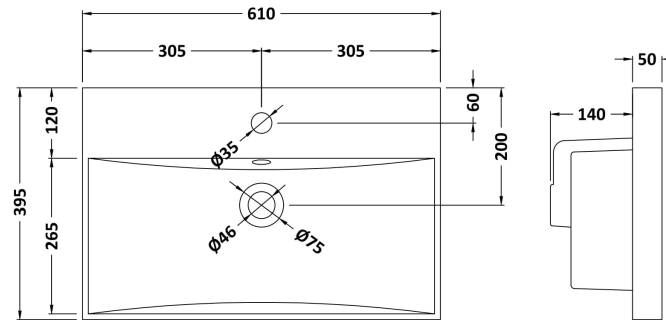

Sales Code: NVM003

Description: Minimalist Basin 600mm

Product Dimensions

Height (mm):	170
Width (mm):	600
Depth (mm):	390
Nett Weight (kg):	10.76

Packaging Dimensions

Height (mm):	200
Width (mm):	400
Depth (mm):	620
Gross Weight (kg):	10.76

Product Dimensions

Height (mm):	180
Width (mm):	610
Depth (mm):	390
Nett Weight (kg):	11

Packaging Dimensions

Height (mm):	200
Width (mm):	410
Depth (mm):	630
Gross Weight (kg):	11

Packaging Data

Box Colour:	Brown Cardboard Box - Printed
Box Qty:	1
Label Size:	100 x 50
Label Colour:	White Label
Label Qty:	2

Outer Box Dimensions (If Applicable)

Height (mm):	
Width (mm):	
Depth (mm):	
Gross Weight (kg):	
Barcode:	5055369043415

Product Details

Country of Origin:	China
Fitting Instruction:	No
Certification:	CE: No WRAS: N/A WRAS No: N/A
Product Material:	Vitreous China
Fixing Supplied:	No

Sales Code: NVM033

Description: 600 Thin Edged Basin 1Th

Product Dimensions

Height (mm):	170
Width (mm):	610
Depth (mm):	395
Nett Weight (kg):	11

Packaging Dimensions

Height (mm):	190
Width (mm):	630
Depth (mm):	415
Gross Weight (kg):	11.5