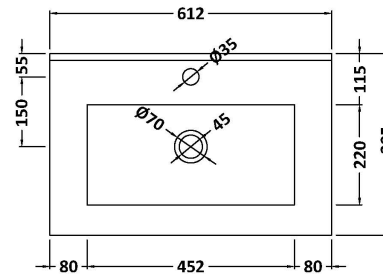

Packaging Dimensions

Height (mm):	780
Width (mm):	595
Depth (mm):	383
Gross Weight (kg):	27

Packaging Data

Box Colour:	Brown Cardboard Box
Box Qty:	1
Label Size:	100 x 50
Label Colour:	White Label
Label Qty:	2

Outer Box Dimensions (If Applicable)

Height (mm):	
Width (mm):	
Depth (mm):	
Gross Weight (kg):	
Barcode:	5056211890423

Product Details

Country of Origin:	China
Fitting Instruction:	No
CE Certification:	N/A
FSC Certified Materials:	Yes
Colour:	Satin White
Construction Method:	Cam & Wood Dowel
Construction Type:	Rigid
Cabinet Finish:	MFC Painted Matt
Fascia Finish:	Mdf Painted Matt
Cabinet Thickness (mm):	18
Fascia Thickness (mm):	18
Drawer Included:	Yes
Drawer Type:	80mm High Metal Softclose
No of Shelves:	1
Hinge Type:	95 Degree Clip-On Soft Close
Hinge Included:	Yes
Adjustable Legs:	No
Fixings Included:	Yes
Handle Style:	Not Applicable
Waste Shroud:	Yes
Handle Included:	No, Not Required
Handle Type:	Handleless

Sales Code: NVM003

Description: Minimalist Basin 600mm

Product Dimensions

Height (mm):	170
Width (mm):	600
Depth (mm):	390
Nett Weight (kg):	10.76

Packaging Dimensions

Height (mm):	200
Width (mm):	400
Depth (mm):	620
Gross Weight (kg):	10.76

Packaging Data

Box Colour:	Brown Cardboard Box - Printed
Box Qty:	1
Label Size:	100 x 50
Label Colour:	White Label
Label Qty:	2

Outer Box Dimensions (If Applicable)

Height (mm):	
Width (mm):	
Depth (mm):	
Gross Weight (kg):	
Barcode:	5055146194668