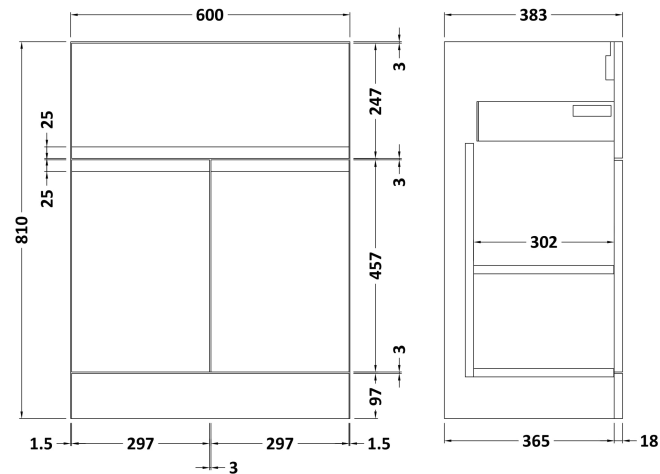

Sales Code: URB103B

Description: 600 F/S 2-Door/Drawer Unit & Basin 2

Packaging Details

Barcode: 5056211892519

Sales Code: URB126

Description: 600 F/S 2-Door/Drawer Unit

Product Dimensions

Height (mm):	810
Width (mm):	610
Depth (mm):	383
Nett Weight (kg):	26.5

Packaging Dimensions

Height (mm):	780
Width (mm):	595
Depth (mm):	383
Gross Weight (kg):	27

Packaging Data

Box Colour:	Brown Cardboard Box
Box Qty:	1
Label Size:	100 x 50
Label Colour:	White Label
Label Qty:	2

Sales Code: NVM003

Description: Minimalist Basin 600mm

Product Dimensions

Height (mm):	170
Width (mm):	600
Depth (mm):	390
Nett Weight (kg):	10.76

Packaging Dimensions

Height (mm):	200
Width (mm):	400
Depth (mm):	620
Gross Weight (kg):	10.76

Product Dimensions

Height (mm):	180
Width (mm):	610
Depth (mm):	390
Nett Weight (kg):	11

Packaging Dimensions

Height (mm):	200
Width (mm):	410
Depth (mm):	630
Gross Weight (kg):	11

Packaging Data

Box Colour:	Brown Cardboard Box - Printed
Box Qty:	1
Label Size:	100 x 50
Label Colour:	White Label
Label Qty:	2