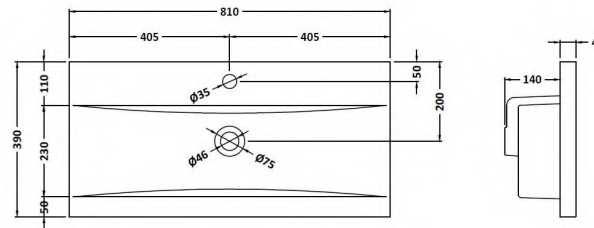

Sales Code: NVM005

Description: Minimalist Basin 800mm

Product Dimensions

Height (mm):	170
Width (mm):	800
Depth (mm):	390
Nett Weight (kg):	16.9

Packaging Dimensions

Height (mm):	400
Width (mm):	820
Depth (mm):	200
Gross Weight (kg):	16.9

Packaging Data

Box Colour:	Brown Cardboard Box - Printed
Box Qty:	1
Label Size:	100 x 50
Label Colour:	White Label
Label Qty:	2

Outer Box Dimensions (If Applicable)

Height (mm):	
Width (mm):	
Depth (mm):	
Gross Weight (kg):	
Barcode:	5055146194675

Product Dimensions

Height (mm):	180
Width (mm):	810
Depth (mm):	390
Nett Weight (kg):	15

Packaging Dimensions

Height (mm):	210
Width (mm):	410
Depth (mm):	830
Gross Weight (kg):	15

Packaging Data

Box Colour:	Brown Cardboard Box
Box Qty:	1
Label Size:	100 x 50
Label Colour:	White Label
Label Qty:	2

Outer Box Dimensions (If Applicable)

Height (mm):	
Width (mm):	
Depth (mm):	
Gross Weight (kg):	
Barcode:	5055369043422

Product Details

Country of Origin:	China
Fitting Instruction:	No
Certification:	CE: No WRAS: N/A WRAS No: N/A
Product Material:	Vitreous China
Fixing Supplied:	No