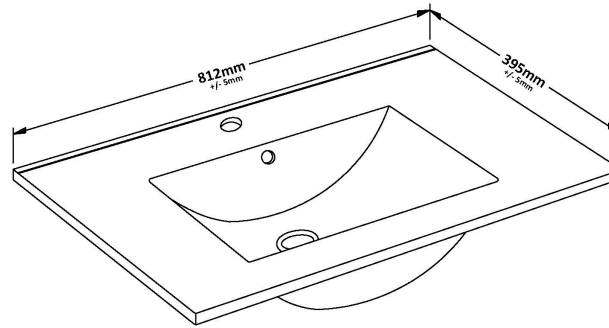

Packaging Dimensions

Height (mm):	780
Width (mm):	795
Depth (mm):	383
Gross Weight (kg):	32

Packaging Data

Box Colour:	Brown Cardboard Box
Box Qty:	1
Label Size:	100 x 50
Label Colour:	White Label
Label Qty:	2

Outer Box Dimensions (If Applicable)

Height (mm):	
Width (mm):	
Depth (mm):	
Gross Weight (kg):	
Barcode:	5056211890485

Product Details

Country of Origin:	China
Fitting Instruction:	No
CE Certification:	N/A
FSC Certified Materials:	Yes
Colour:	Satin White
Construction Method:	Cam & Wood Dowel
Construction Type:	Rigid
Cabinet Finish:	MFC Painted Matt
Fascia Finish:	Mdf Painted Matt
Cabinet Thickness (mm):	18
Fascia Thickness (mm):	18
Drawer Included:	Yes
Drawer Type:	80mm High Metal Softclose
No of Shelves:	1
Hinge Type:	95 Degree Clip-On Soft Close
Hinge Included:	Yes
Adjustable Legs:	No
Fixings Included:	Yes
Handle Style:	Not Applicable
Waste Shroud:	Yes
Handle Included:	No, Not Required
Handle Type:	Handleless

Sales Code: NVM005

Description: Minimalist Basin 800mm

Product Dimensions

Height (mm):	170
Width (mm):	800
Depth (mm):	390
Nett Weight (kg):	16.9

Packaging Dimensions

Height (mm):	400
Width (mm):	820
Depth (mm):	200
Gross Weight (kg):	16.9

Packaging Data

Box Colour:	Brown Cardboard Box - Printed
Box Qty:	1
Label Size:	100 x 50
Label Colour:	White Label
Label Qty:	2

Outer Box Dimensions (If Applicable)

Height (mm):	
Width (mm):	
Depth (mm):	
Gross Weight (kg):	
Barcode:	5055146194675