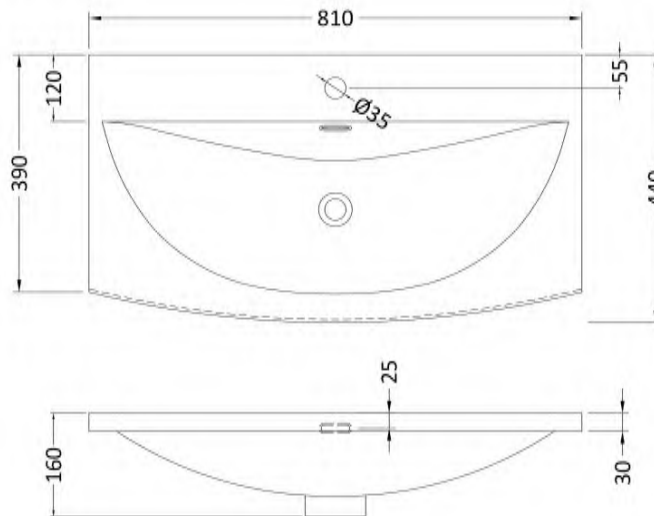

Sales Code: NVM045

Description: 800 Curved Basin 1Th

Product Dimensions

Height (mm):	160
Width (mm):	810
Depth (mm):	440
Nett Weight (kg):	15

Packaging Dimensions

Height (mm):	190
Width (mm):	830
Depth (mm):	415
Gross Weight (kg):	15.5

Packaging Data

Box Colour:	Brown Cardboard Box
Box Qty:	1
Label Size:	100 x 50
Label Colour:	White Label
Label Qty:	2

Outer Box Dimensions (If Applicable)

Height (mm):	
Width (mm):	
Depth (mm):	
Gross Weight (kg):	
Barcode:	5056462620978

Product Details

Country of Origin:	China
Fitting Instruction:	No
Certification:	CE: No WRAS: N/A WRAS No: N/A
Product Material:	Vitreous China
Fixing Supplied:	No

Pans/Bidets: Trap Style: Not Applicable Includes Seat: Not Applicable

Seats: Seat Type: Not Applicable Material: Not Applicable
Function: Not Included Hinge Type: Not Relevant
Hinge Material: Not Applicable

Cisterns: Operating Type: Not Applicable Fittings: None Included
Lever Type: Not Applicable

Basins: Tap Hole: One Taphole Chain Stay Hole: No
Template: Not Required Waste Type Req: Slotted
Overflow Inc: Not Applicable Overflow Cover: Yes
Inner Bowl Depth (mm): 125mm