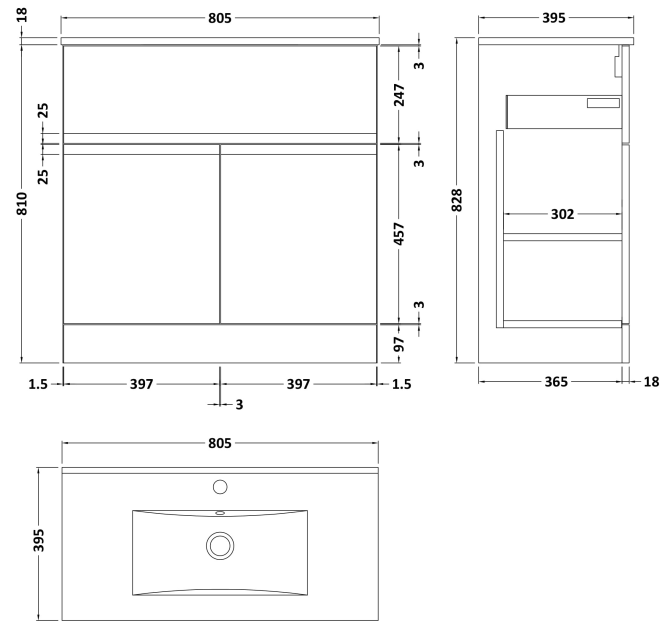

Sales Code: URB105B

Description: 800 F/S 2-Door/Drawer Unit & Basin 2

Packaging Details

Barcode: 5056211892632

Sales Code: URB128

Description: 800 F/S 2-Door/Drawer Unit

Product Dimensions

Height (mm):	810
Width (mm):	810
Depth (mm):	383
Nett Weight (kg):	31.5

Packaging Dimensions

Height (mm):	780
Width (mm):	795
Depth (mm):	383
Gross Weight (kg):	32

Packaging Data

Box Colour:	Brown Cardboard Box
Box Qty:	1
Label Size:	100 x 50
Label Colour:	White Label
Label Qty:	2

Sales Code: NVM005

Description: Minimalist Basin 800mm

Product Dimensions

Height (mm):	170
Width (mm):	800
Depth (mm):	390
Nett Weight (kg):	16.9

Packaging Dimensions

Height (mm):	400
Width (mm):	820
Depth (mm):	200
Gross Weight (kg):	16.9

Product Dimensions

Height (mm):	180
Width (mm):	810
Depth (mm):	390
Nett Weight (kg):	15

Packaging Dimensions

Height (mm):	210
Width (mm):	410
Depth (mm):	830
Gross Weight (kg):	15

Packaging Data

Box Colour:	Brown Cardboard Box
Box Qty:	1
Label Size:	100 x 50
Label Colour:	White Label
Label Qty:	2