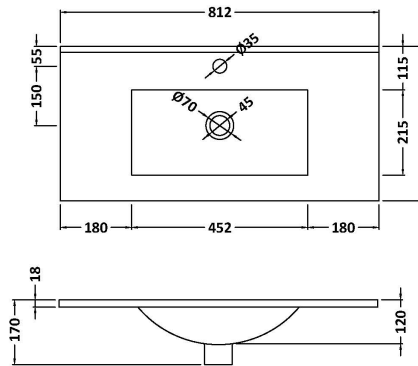

Packaging Dimensions

Height (mm):	780
Width (mm):	795
Depth (mm):	383
Gross Weight (kg):	32

Packaging Data

Box Colour:	Brown Cardboard Box
Box Qty:	1
Label Size:	100 x 50
Label Colour:	White Label
Label Qty:	2

Outer Box Dimensions (If Applicable)

Height (mm):	
Width (mm):	
Depth (mm):	
Gross Weight (kg):	
Barcode:	5056211890485

Product Details

Country of Origin:	China
Fitting Instruction:	No
CE Certification:	N/A
FSC Certified Materials:	Yes
Colour:	Satin White
Construction Method:	Cam & Wood Dowel
Construction Type:	Rigid
Cabinet Finish:	MFC Painted Matt
Fascia Finish:	Mdf Painted Matt
Cabinet Thickness (mm):	18
Fascia Thickness (mm):	18
Drawer Included:	Yes
Drawer Type:	80mm High Metal Softclose
No of Shelves:	1
Hinge Type:	95 Degree Clip-On Soft Close
Hinge Included:	Yes
Adjustable Legs:	No
Fixings Included:	Yes
Handle Style:	Not Applicable
Waste Shroud:	Yes
Handle Included:	No, Not Required
Handle Type:	Handleless

Sales Code: NVM005

Description: Minimalist Basin 800mm

Product Dimensions

Height (mm):	170
Width (mm):	800
Depth (mm):	390
Nett Weight (kg):	16.9

Packaging Dimensions

Height (mm):	400
Width (mm):	820
Depth (mm):	200
Gross Weight (kg):	16.9

Packaging Data

Box Colour:	Brown Cardboard Box - Printed
Box Qty:	1
Label Size:	100 x 50
Label Colour:	White Label
Label Qty:	2

Outer Box Dimensions (If Applicable)

Height (mm):	
Width (mm):	
Depth (mm):	
Gross Weight (kg):	
Barcode:	5055146194675