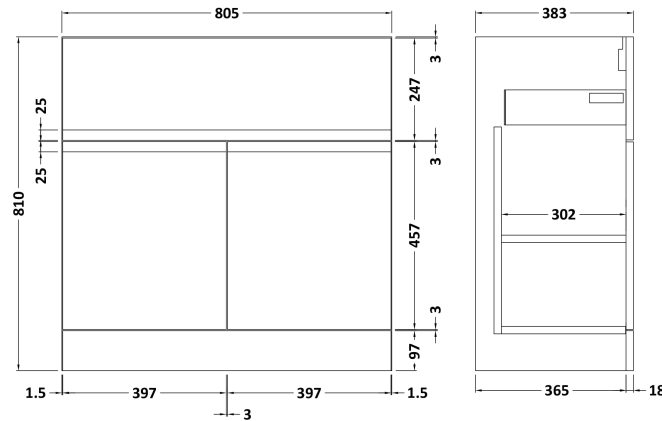

Sales Code: URB105B

Description: 800 F/S 2-Door/Drawer Unit & Basin 2

Packaging Details

Barcode: 5056211892632

Sales Code: URB128

Description: 800 F/S 2-Door/Drawer Unit

Product Dimensions

Height (mm):	810
Width (mm):	810
Depth (mm):	383
Nett Weight (kg):	31.5

Packaging Dimensions

Height (mm):	780
Width (mm):	795
Depth (mm):	383
Gross Weight (kg):	32

Packaging Data

Box Colour:	Brown Cardboard Box
Box Qty:	1
Label Size:	100 x 50
Label Colour:	White Label
Label Qty:	2

Sales Code: NVM005

Description: Minimalist Basin 800mm

Product Dimensions

Height (mm):	170
Width (mm):	800
Depth (mm):	390
Nett Weight (kg):	16.9

Packaging Dimensions

Height (mm):	400
Width (mm):	820
Depth (mm):	200
Gross Weight (kg):	16.9

Product Dimensions

Height (mm):	180
Width (mm):	810
Depth (mm):	390
Nett Weight (kg):	15

Packaging Dimensions

Height (mm):	210
Width (mm):	410
Depth (mm):	830
Gross Weight (kg):	15

Packaging Data

Box Colour:	Brown Cardboard Box
Box Qty:	1
Label Size:	100 x 50
Label Colour:	White Label
Label Qty:	2