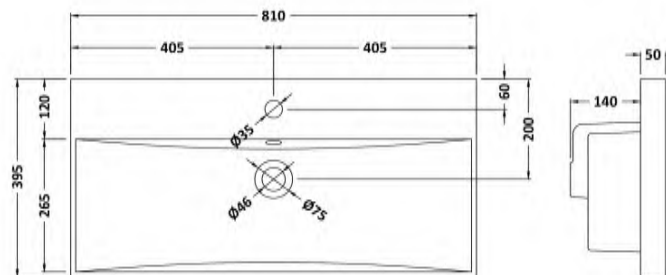

Product Dimensions

Height (mm):	180
Width (mm):	810
Depth (mm):	390
Nett Weight (kg):	15

Packaging Dimensions

Height (mm):	210
Width (mm):	410
Depth (mm):	830
Gross Weight (kg):	15

Packaging Data

Box Colour:	Brown Cardboard Box
Box Qty:	1
Label Size:	100 x 50
Label Colour:	White Label
Label Qty:	2

Outer Box Dimensions (If Applicable)

Height (mm):	
Width (mm):	
Depth (mm):	
Gross Weight (kg):	
Barcode:	5055369043422

Product Details

Country of Origin:	China
Fitting Instruction:	No
Certification:	CE: No WRAS: N/A WRAS No: N/A
Product Material:	Vitreous China
Fixing Supplied:	No

Sales Code: NVM035

Description: 800 Thin Edged Basin 1Th

Product Dimensions

Height (mm):	170
Width (mm):	810
Depth (mm):	395
Nett Weight (kg):	14.5

Packaging Dimensions

Height (mm):	190
Width (mm):	830
Depth (mm):	415
Gross Weight (kg):	15