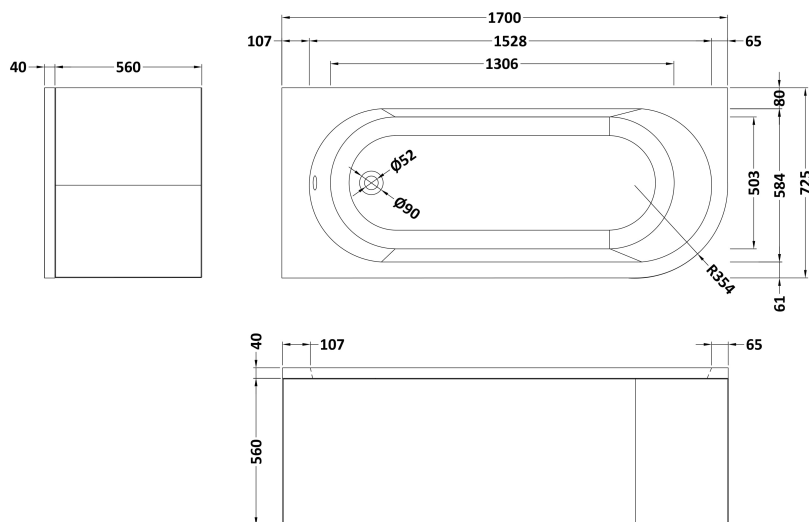

Sales Code: NBH209L

Description: Lh Btw Corner Bath & Panel

Packaging Details

Barcode: 5055275894538

Sales Code: NBH209LNL

Description: Lh Btw Corner Bath

Product Dimensions

Length (mm):	725
Width (mm):	1700
Depth (mm):	410
Nett Weight (kg):	24

Packaging Dimensions

Length (mm):	1700
Width (mm):	725
Depth (mm):	400
Gross Weight (kg):	25

Packaging Data

Box Colour:	Brown Cardboard Sleeve
Box Qty:	1
Label Size:	80 x 40
Label Colour:	White Label
Label Qty:	2

Outer Box Dimensions (If Applicable)

Length (mm):	
Width (mm):	
Height (mm):	
Gross Weight (kg):	
Barcode:	5055275894538

Product Details

Country of Origin:	Poland
Fitting Instruction:	No
Certification:	FSC: No CE: Yes
Material Colour Reference:	European White
Product Material:	Acrylic
Material Thickness:	4mm
Volume (Ltr):	195L
Displaced Capacity:	120L
Leg Set Included:	Legset Not Included
Waste Included:	Waste Not Included
Drilled/Undrilled:	Undrilled For Taps
Includes Grips:	Not Applicable
Embossed:	No
No of Tapholes:	None
Anti-Slip:	No

Sales Code: NBL001

Description: Leg Set

Product Dimensions

Length (mm):	570
Width (mm):	
Depth (mm):	
Nett Weight (kg):	1.9

Packaging Dimensions

Length (mm):	600
Width (mm):	60
Depth (mm):	60
Gross Weight (kg):	1.9