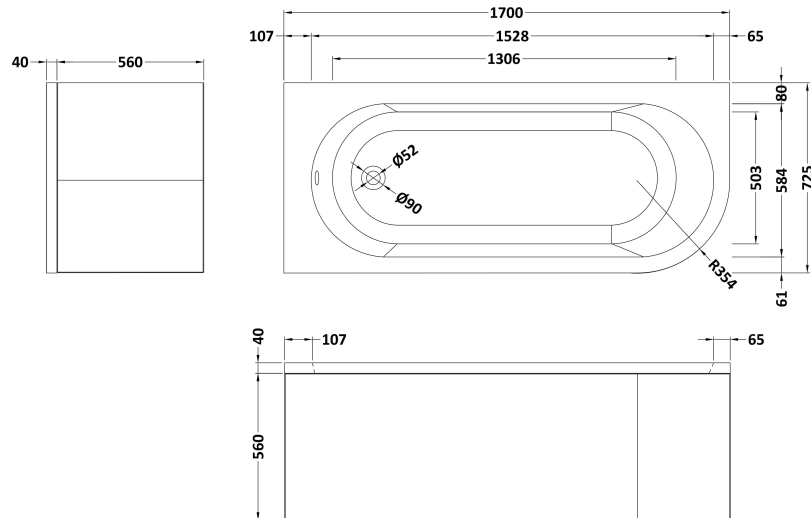

Sales Code: NBH209L

Description: Lh Btw Corner Bath & Panel

Packaging Details

Barcode: 5055275894538

Sales Code: NBH209LNL

Description: Lh Btw Corner Bath

Product Dimensions

Length (mm):	725
Width (mm):	1700
Depth (mm):	410
Nett Weight (kg):	24

Packaging Dimensions

Length (mm):	1700
Width (mm):	725
Depth (mm):	400
Gross Weight (kg):	25

Packaging Data

Box Colour:	Brown Cardboard Sleeve
Box Qty:	1
Label Size:	80 x 40
Label Colour:	White Label
Label Qty:	2

Outer Box Dimensions (If Applicable)

Length (mm):	
Width (mm):	
Height (mm):	
Gross Weight (kg):	
Barcode:	5055275894538

Product Details

Country of Origin:	Poland
Fitting Instruction:	No
Certification:	FSC: No CE: Yes
Material Colour Reference:	European White
Product Material:	Acrylic
Material Thickness:	4mm
Volume (Ltr):	195L
Displaced Capacity:	120L
Leg Set Included:	Legset Not Included
Waste Included:	Waste Not Included
Drilled/Undrilled:	Undrilled For Taps
Includes Grips:	Not Applicable
Embossed:	No
No of Tapholes:	None
Anti-Slip:	No

Sales Code: NBL001

Description: Leg Set

Product Dimensions

Length (mm):	570
Width (mm):	
Depth (mm):	
Nett Weight (kg):	1.9

Packaging Dimensions

Length (mm):	600
Width (mm):	60
Depth (mm):	60
Gross Weight (kg):	1.9