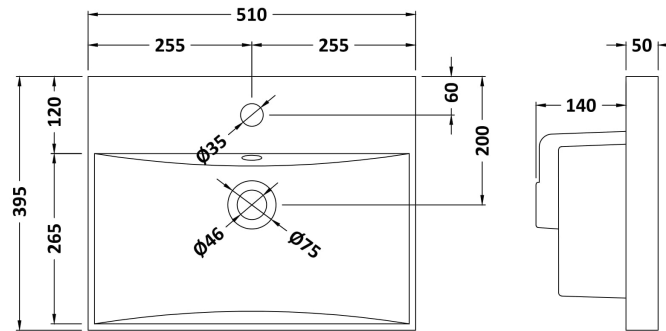

### Product Dimensions

Height (mm):	180
Width (mm):	510
Depth (mm):	390
Nett Weight (kg):	10.54

### Packaging Dimensions

Height (mm):	210
Width (mm):	410
Depth (mm):	530
Gross Weight (kg):	10.54

### Outer Box Dimensions (If Applicable)

Height (mm):	
Width (mm):	
Depth (mm):	
Gross Weight (kg):	
Barcode:	5055369043446

### Product Dimensions

Height (mm):	170
Width (mm):	510
Depth (mm):	395
Nett Weight (kg):	9.5