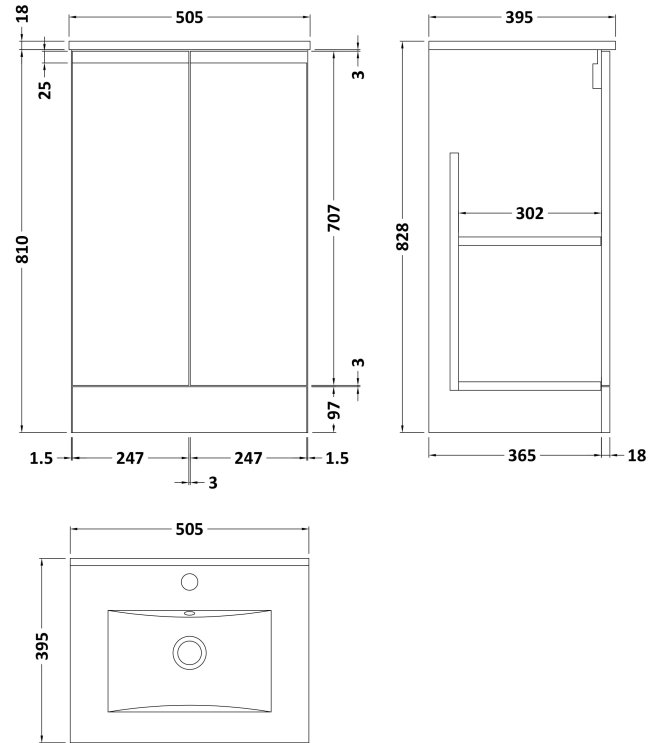

Sales Code: URB107B

Description: 500 F/S 2-Door Unit & Basin 2

Packaging Details

Barcode: 5056211899266