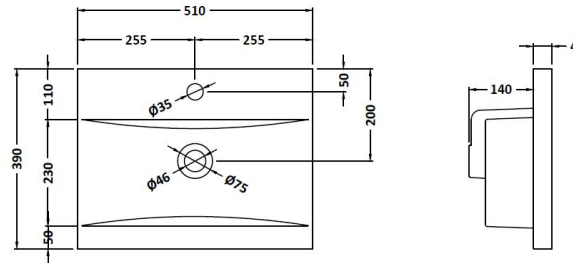

### Product Dimensions

Height (mm):	810
Width (mm):	510
Depth (mm):	383
Nett Weight (kg):	21.5

### Outer Box Dimensions (If Applicable)

Height (mm):	
Width (mm):	
Depth (mm):	
Gross Weight (kg):	
Barcode:	5056211899174

### Outer Box Dimensions (If Applicable)

Height (mm):	
Width (mm):	
Depth (mm):	
Gross Weight (kg):	
Barcode:	5055275828670

### Product Dimensions

Height (mm):	180
Width (mm):	510
Depth (mm):	390
Nett Weight (kg):	10.54