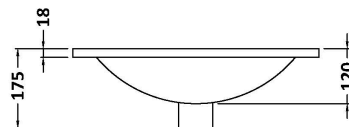

### Product Dimensions

Height (mm):	810
Width (mm):	510
Depth (mm):	383
Nett Weight (kg):	21.5

### Packaging Dimensions

Height (mm):	780
Width (mm):	495
Depth (mm):	383
Gross Weight (kg):	22

### Outer Box Dimensions (If Applicable)

Height (mm):	
Width (mm):	
Depth (mm):	
Gross Weight (kg):	
Barcode:	5056211899174

### Product Dimensions

Height (mm):	170
Width (mm):	500
Depth (mm):	390
Nett Weight (kg):	9