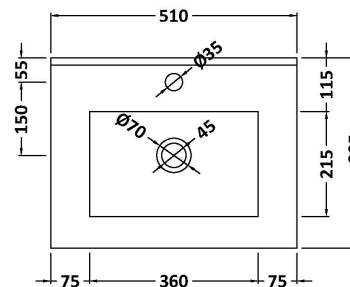

### Product Dimensions

Height (mm):	810
Width (mm):	510
Depth (mm):	383
Nett Weight (kg):	21.5

### Packaging Dimensions

Height (mm):	780
Width (mm):	495
Depth (mm):	383
Gross Weight (kg):	22

### Outer Box Dimensions (If Applicable)

Height (mm):	
Width (mm):	
Depth (mm):	
Gross Weight (kg):	
Barcode:	5056211899174

### Product Dimensions

Height (mm):	170
Width (mm):	500
Depth (mm):	390
Nett Weight (kg):	9