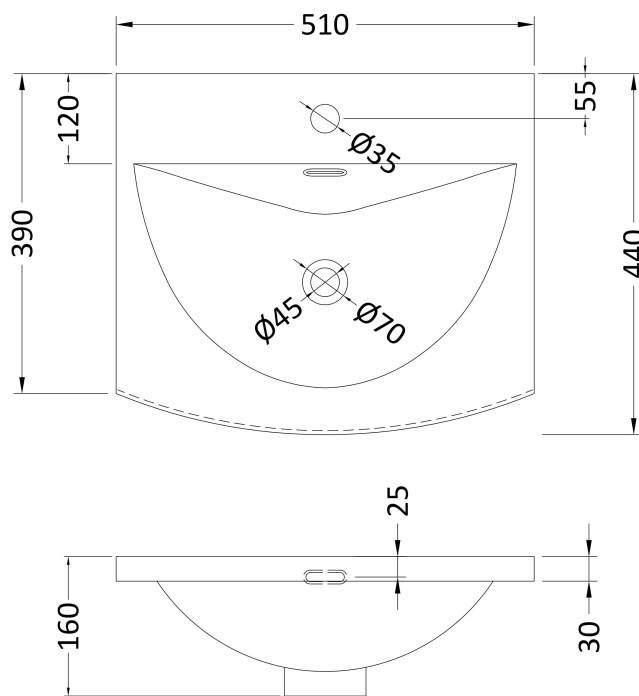

### Outer Box Dimensions (If Applicable)

Height (mm):	
Width (mm):	
Depth (mm):	
Gross Weight (kg):	
Barcode:	5056211899174

### Product Dimensions

Height (mm):	170
Width (mm):	510
Depth (mm):	395
Nett Weight (kg):	9.5

### Outer Box Dimensions (If Applicable)

Height (mm):	
Width (mm):	
Depth (mm):	
Gross Weight (kg):	
Barcode:	5056211853411

### Product Dimensions

Height (mm):	160
Width (mm):	510
Depth (mm):	440
Nett Weight (kg):	9