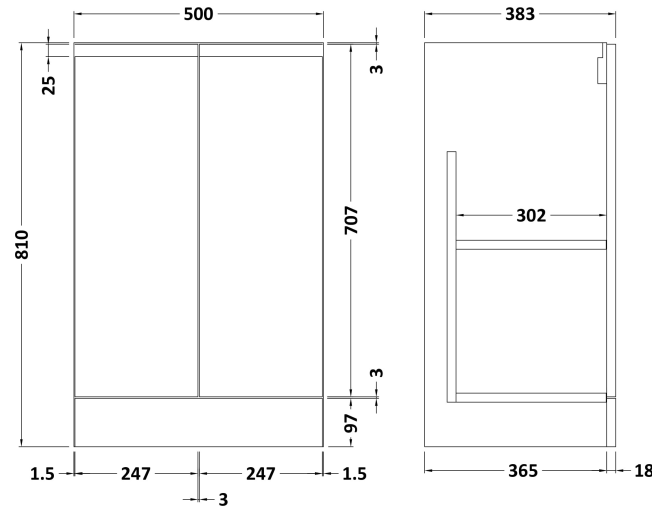

### Product Dimensions

Height (mm):	810
Width (mm):	510
Depth (mm):	383
Nett Weight (kg):	21.5

### Packaging Dimensions

Height (mm):	780
Width (mm):	495
Depth (mm):	383
Gross Weight (kg):	22

### Product Dimensions

Height (mm):	170
Width (mm):	500
Depth (mm):	390
Nett Weight (kg):	9

### Product Dimensions

Height (mm):	180
Width (mm):	510
Depth (mm):	390
Nett Weight (kg):	10.54