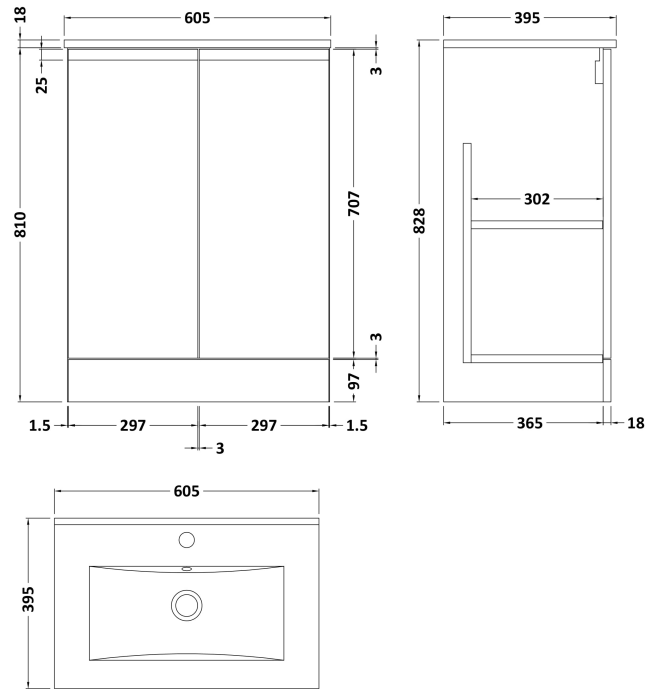

Sales Code: URB108B

Description: 600 F/S 2-Door Unit & Basin 2

Packaging Details

Barcode: 5056211899327

Sales Code: URB125

Description: 600 F/S 2-Door Unit

Product Dimensions

| | |
|-------------------|------|
| Height (mm): | 810 |
| Width (mm): | 610 |
| Depth (mm): | 383 |
| Nett Weight (kg): | 26.5 |

Packaging Dimensions

| | |
|--------------------|-----|
| Height (mm): | 780 |
| Width (mm): | 595 |
| Depth (mm): | 383 |
| Gross Weight (kg): | 27 |

Packaging Data

| | |
|---------------|---------------------|
| Box Colour: | Brown Cardboard Box |
| Box Qty: | 1 |
| Label Size: | 100 x 50 |
| Label Colour: | White Label |
| Label Qty: | 2 |

Outer Box Dimensions (If Applicable)

| | |
|--------------------|---------------|
| Height (mm): | |
| Width (mm): | |
| Depth (mm): | |
| Gross Weight (kg): | |
| Barcode: | 5056211899204 |

Product Details

Packaging Dimensions

| | |
|--------------------|-------|
| Height (mm): | 200 |
| Width (mm): | 400 |
| Depth (mm): | 620 |
| Gross Weight (kg): | 10.76 |

Packaging Data

| | |
|---------------|-------------------------------|
| Box Colour: | Brown Cardboard Box - Printed |
| Box Qty: | 1 |
| Label Size: | 100 x 50 |
| Label Colour: | White Label |
| Label Qty: | 2 |