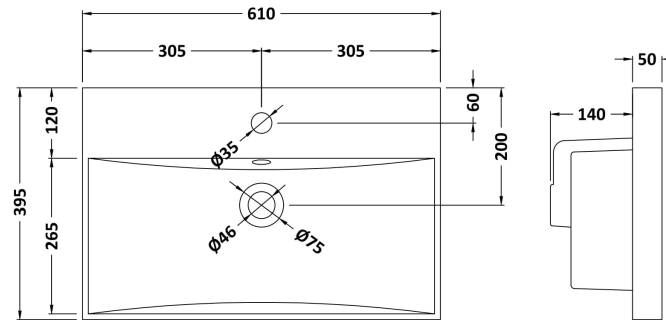

Outer Box Dimensions (If Applicable)

| | |
|--------------------|---------------|
| Height (mm): | |
| Width (mm): | |
| Depth (mm): | |
| Gross Weight (kg): | |
| Barcode: | 5056211899204 |

Product Details

Outer Box Dimensions (If Applicable)

| | |
|--------------------|---------------|
| Height (mm): | |
| Width (mm): | |
| Depth (mm): | |
| Gross Weight (kg): | |
| Barcode: | 5055146194668 |

Product Details

Outer Box Dimensions (If Applicable)

| | |
|--------------------|---------------|
| Height (mm): | |
| Width (mm): | |
| Depth (mm): | |
| Gross Weight (kg): | |
| Barcode: | 5055369043415 |

Product Details

Sales Code: NVM033

Description: 600 Thin Edged Basin 1Th

Product Dimensions

| | |
|-------------------|-----|
| Height (mm): | 170 |
| Width (mm): | 610 |
| Depth (mm): | 395 |
| Nett Weight (kg): | 11 |