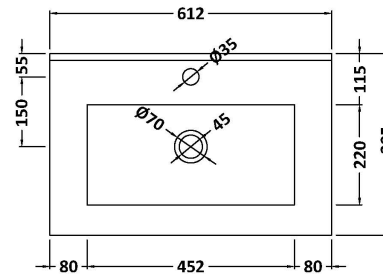

Sales Code: URB108B

Description: 600 F/S 2-Door Unit & Basin 2

Packaging Details

Barcode: 5056211899327

Sales Code: URB125

Description: 600 F/S 2-Door Unit

Product Dimensions

| | |
|-------------------|------|
| Height (mm): | 810 |
| Width (mm): | 610 |
| Depth (mm): | 383 |
| Nett Weight (kg): | 26.5 |

Packaging Dimensions

| | |
|--------------------|-----|
| Height (mm): | 780 |
| Width (mm): | 595 |
| Depth (mm): | 383 |
| Gross Weight (kg): | 27 |

Packaging Data

| | |
|---------------|---------------------|
| Box Colour: | Brown Cardboard Box |
| Box Qty: | 1 |
| Label Size: | 100 x 50 |
| Label Colour: | White Label |
| Label Qty: | 2 |

Outer Box Dimensions (If Applicable)

| | |
|--------------------|---------------|
| Height (mm): | |
| Width (mm): | |
| Depth (mm): | |
| Gross Weight (kg): | |
| Barcode: | 5056211899204 |

Product Details

Sales Code: NVM003

Description: Minimalist Basin 600mm

Product Dimensions

| | |
|-------------------|-------|
| Height (mm): | 170 |
| Width (mm): | 600 |
| Depth (mm): | 390 |
| Nett Weight (kg): | 10.76 |