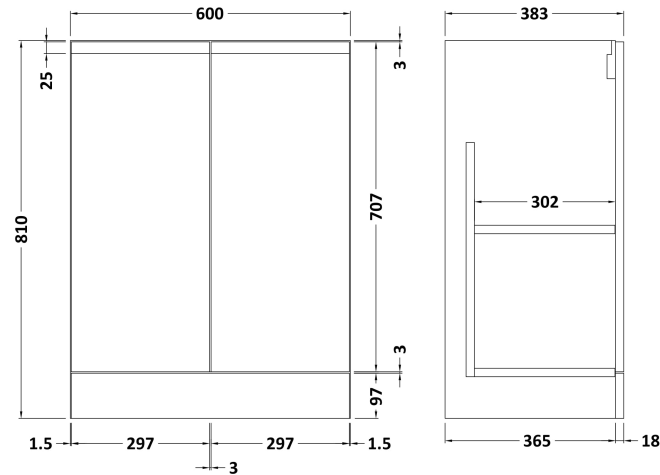

Sales Code: URB108B

Description: 600 F/S 2-Door Unit & Basin 2

Packaging Details

Barcode: 5056211899327

Sales Code: URB125

Description: 600 F/S 2-Door Unit

Product Dimensions

| | |
|-------------------|------|
| Height (mm): | 810 |
| Width (mm): | 610 |
| Depth (mm): | 383 |
| Nett Weight (kg): | 26.5 |

Packaging Dimensions

| | |
|--------------------|-----|
| Height (mm): | 780 |
| Width (mm): | 595 |
| Depth (mm): | 383 |
| Gross Weight (kg): | 27 |

Packaging Data

| | |
|---------------|---------------------|
| Box Colour: | Brown Cardboard Box |
| Box Qty: | 1 |
| Label Size: | 100 x 50 |
| Label Colour: | White Label |
| Label Qty: | 2 |

Outer Box Dimensions (If Applicable)

| | |
|--------------------|---------------|
| Height (mm): | |
| Width (mm): | |
| Depth (mm): | |
| Gross Weight (kg): | |
| Barcode: | 5056211899204 |

Product Details

Sales Code: NVM003

Description: Minimalist Basin 600mm

Product Dimensions

| | |
|-------------------|-------|
| Height (mm): | 170 |
| Width (mm): | 600 |
| Depth (mm): | 390 |
| Nett Weight (kg): | 10.76 |