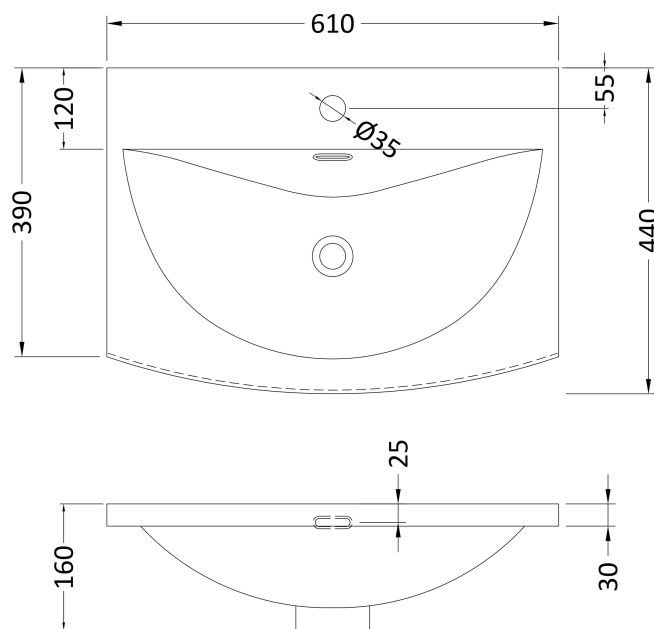

Outer Box Dimensions (If Applicable)

| | |
|--------------------|---------------|
| Height (mm): | |
| Width (mm): | |
| Depth (mm): | |
| Gross Weight (kg): | |
| Barcode: | 5056211899204 |

Product Details

Outer Box Dimensions (If Applicable)

| | |
|--------------------|---------------|
| Height (mm): | |
| Width (mm): | |
| Depth (mm): | |
| Gross Weight (kg): | |
| Barcode: | 5055146194668 |

Product Details

Outer Box Dimensions (If Applicable)

| | |
|--------------------|---------------|
| Height (mm): | |
| Width (mm): | |
| Depth (mm): | |
| Gross Weight (kg): | |
| Barcode: | 5056211853428 |

Product Details

Sales Code: NVM043

Description: 600 Curved Basin 1Th

Product Dimensions

| | |
|-------------------|-----|
| Height (mm): | 160 |
| Width (mm): | 610 |
| Depth (mm): | 440 |
| Nett Weight (kg): | 11 |

Packaging Dimensions