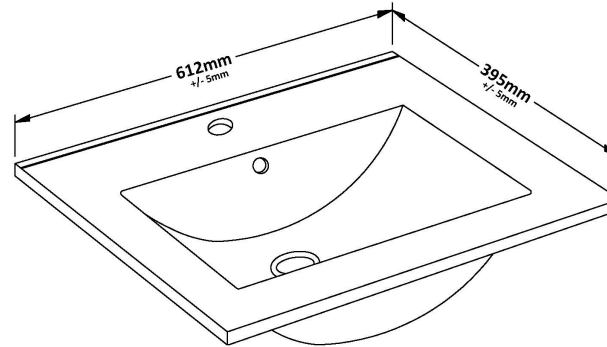

Sales Code: URB108B

Description: 600 F/S 2-Door Unit & Basin 2

Packaging Details

Barcode: 5056211899327

Sales Code: URB125

Description: 600 F/S 2-Door Unit

Product Dimensions

| | |
|-------------------|------|
| Height (mm): | 810 |
| Width (mm): | 610 |
| Depth (mm): | 383 |
| Nett Weight (kg): | 26.5 |

Packaging Dimensions

| | |
|--------------------|-----|
| Height (mm): | 780 |
| Width (mm): | 595 |
| Depth (mm): | 383 |
| Gross Weight (kg): | 27 |

Packaging Data

| | |
|---------------|---------------------|
| Box Colour: | Brown Cardboard Box |
| Box Qty: | 1 |
| Label Size: | 100 x 50 |
| Label Colour: | White Label |
| Label Qty: | 2 |

Outer Box Dimensions (If Applicable)

| | |
|--------------------|---------------|
| Height (mm): | |
| Width (mm): | |
| Depth (mm): | |
| Gross Weight (kg): | |
| Barcode: | 5056211899204 |

Product Details

Sales Code: NVM003

Description: Minimalist Basin 600mm

Product Dimensions

| | |
|-------------------|-------|
| Height (mm): | 170 |
| Width (mm): | 600 |
| Depth (mm): | 390 |
| Nett Weight (kg): | 10.76 |