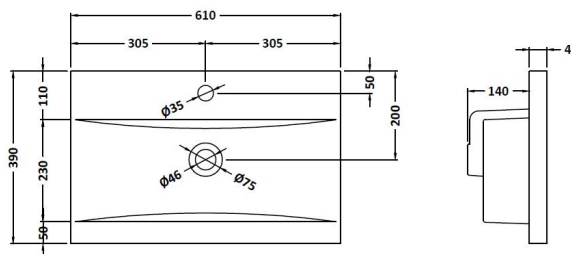

Outer Box Dimensions (If Applicable)

| | |
|--------------------|---------------|
| Height (mm): | |
| Width (mm): | |
| Depth (mm): | |
| Gross Weight (kg): | |
| Barcode: | 5056211899204 |

Product Details

Outer Box Dimensions (If Applicable)

| | |
|--------------------|---------------|
| Height (mm): | |
| Width (mm): | |
| Depth (mm): | |
| Gross Weight (kg): | |
| Barcode: | 5055146194668 |

Product Details

Sales Code: NVM013

Description: 600 Mid-Edged Basin 1 Th

Product Dimensions

| | |
|-------------------|-----|
| Height (mm): | 180 |
| Width (mm): | 610 |
| Depth (mm): | 390 |
| Nett Weight (kg): | 11 |

Outer Box Dimensions (If Applicable)

| | |
|--------------------|---------------|
| Height (mm): | |
| Width (mm): | |
| Depth (mm): | |
| Gross Weight (kg): | |
| Barcode: | 5055369043415 |

Product Details