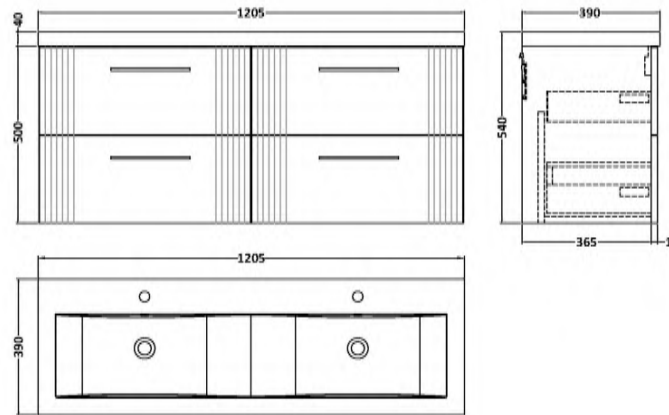

Sales Code: DPF193F

Description: 1200 W/H 4-Drawer Vanity & Double Basin

Packaging Details

Barcode: 5056462676913

Sales Code: FLT193

Description: 600 W/H 2-Drawer Unit

Product Dimensions

Height (mm):	500
Width (mm):	600
Depth (mm):	383
Nett Weight (kg):	22.5

Packaging Dimensions

Height (mm):	520
Width (mm):	620
Depth (mm):	405
Gross Weight (kg):	23

Packaging Data

Box Colour:	Brown Cardboard Box - Printed
Box Qty:	0
Label Size:	0 x 0
Label Colour:	Not Applicable
Label Qty:	0

Outer Box Dimensions (If Applicable)

Height (mm):	
Width (mm):	
Depth (mm):	
Gross Weight (kg):	
Barcode:	5056462655482

Product Details

Country of Origin:	China
Fitting Instruction:	No
CE Certification:	
FSC Certified Materials:	Yes
Colour:	Satin White
Construction Method:	Cam & Wood Dowel
Construction Type:	Rigid
Cabinet Finish:	MFC Painted Gloss
Fascia Finish:	Mdf Painted Gloss
Cabinet Thickness (mm):	16
Fascia Thickness (mm):	18
Drawer Included:	Yes
Drawer Type:	80mm High Metal Softclose
No of Shelves:	0
Hinge Type:	Not Applicable
Hinge Included:	No
Adjustable Legs:	No, Not Required
Fixings Included:	Yes
Handle Style:	Modern
Waste Shroud:	Yes
Handle Included:	Yes, Supplied
Handle Type:	Finger Pull

Sales Code: CBM424

Description: Double Ceramic Basin 1208X392

Product Dimensions

Height (mm):	390
Width (mm):	1205
Depth (mm):	175
Nett Weight (kg):	27

Packaging Dimensions

Height (mm):	205
Width (mm):	1270
Depth (mm):	510
Gross Weight (kg):	27