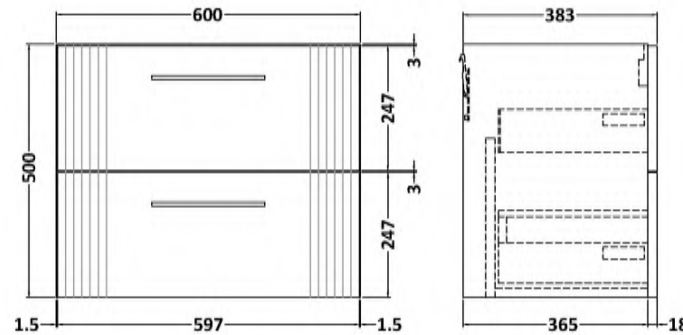

Sales Code: DPF193F

Description: 1200 W/H 4-Drawer Vanity & Double Basin

Packaging Details

Barcode: 5056462676913

Sales Code: FLT193

Description: 600 W/H 2-Drawer Unit

Product Dimensions

Height (mm):	500
Width (mm):	600
Depth (mm):	383
Nett Weight (kg):	22.5

Packaging Dimensions

Height (mm):	520
Width (mm):	620
Depth (mm):	405
Gross Weight (kg):	23

Packaging Data

Box Colour:	Brown Cardboard Box - Printed
Box Qty:	0
Label Size:	0 x 0
Label Colour:	Not Applicable
Label Qty:	0

Outer Box Dimensions (If Applicable)

Height (mm):	
Width (mm):	
Depth (mm):	
Gross Weight (kg):	
Barcode:	5056462655482

Product Details

Country of Origin:	China
Fitting Instruction:	No
CE Certification:	
FSC Certified Materials:	Yes
Colour:	Satin White
Construction Method:	Cam & Wood Dowel
Construction Type:	Rigid
Cabinet Finish:	MFC Painted Gloss
Fascia Finish:	Mdf Painted Gloss
Cabinet Thickness (mm):	16
Fascia Thickness (mm):	18
Drawer Included:	Yes
Drawer Type:	80mm High Metal Softclose
No of Shelves:	0
Hinge Type:	Not Applicable
Hinge Included:	No
Adjustable Legs:	No, Not Required
Fixings Included:	Yes
Handle Style:	Modern
Waste Shroud:	Yes
Handle Included:	Yes, Supplied
Handle Type:	Finger Pull

Sales Code: CBM424

Description: Double Ceramic Basin 1208X392

Product Dimensions

Height (mm):	390
Width (mm):	1205
Depth (mm):	175
Nett Weight (kg):	27

Packaging Dimensions

Height (mm):	205
Width (mm):	1270
Depth (mm):	510
Gross Weight (kg):	27