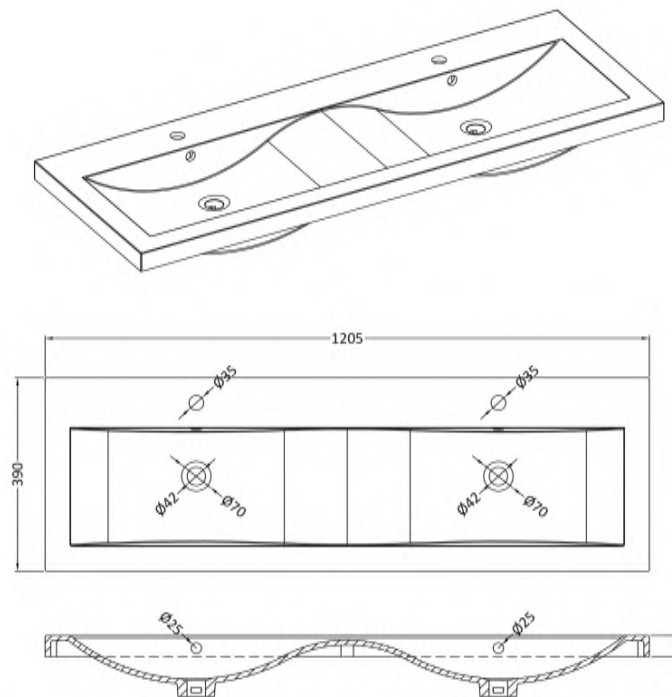

Packaging Dimensions

Height (mm):	520
Width (mm):	620
Depth (mm):	405
Gross Weight (kg):	23

Packaging Data

Box Colour:	Brown Cardboard Box - Printed
Box Qty:	0
Label Size:	0 x 0
Label Colour:	Not Applicable
Label Qty:	0

Outer Box Dimensions (If Applicable)

Height (mm):	
Width (mm):	
Depth (mm):	
Gross Weight (kg):	
Barcode:	5056462655482

Product Details

Country of Origin:	China
Fitting Instruction:	No
CE Certification:	
FSC Certified Materials:	Yes
Colour:	Satin White
Construction Method:	Cam & Wood Dowel
Construction Type:	Rigid
Cabinet Finish:	MFC Painted Gloss
Fascia Finish:	Mdf Painted Gloss
Cabinet Thickness (mm):	16
Fascia Thickness (mm):	18
Drawer Included:	Yes
Drawer Type:	80mm High Metal Softclose
No of Shelves:	0
Hinge Type:	Not Applicable
Hinge Included:	No
Adjustable Legs:	No, Not Required
Fixings Included:	Yes
Handle Style:	Modern
Waste Shroud:	Yes
Handle Included:	Yes, Supplied
Handle Type:	Finger Pull

Sales Code: CBM424

Description: Double Ceramic Basin 1208X392

Product Dimensions

Height (mm):	390
Width (mm):	1205
Depth (mm):	175
Nett Weight (kg):	27

Packaging Dimensions

Height (mm):	205
Width (mm):	1270
Depth (mm):	510
Gross Weight (kg):	27

Packaging Data

Box Colour:	Brown Cardboard Box - Printed
Box Qty:	1
Label Size:	100 x 50
Label Colour:	White Label
Label Qty:	2

Outer Box Dimensions (If Applicable)

Height (mm):	
Width (mm):	
Depth (mm):	
Gross Weight (kg):	
Barcode:	5056211875826