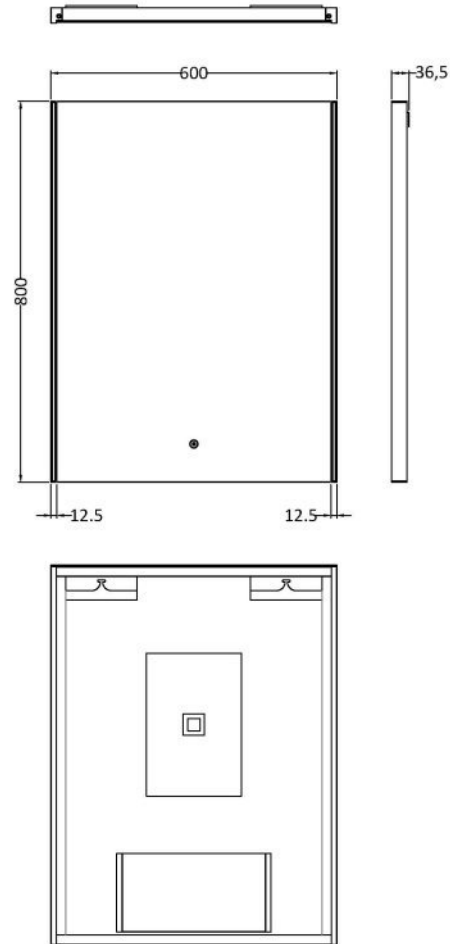

Sales Code: LQ604

Description: 800X600 Ambient Touch Sensor Mirror

Product Dimensions

Height (mm):	800
Width (mm):	600
Depth (mm):	37
Nett Weight (kg):	5

Packaging Dimensions

Height (mm):	105
Width (mm):	713
Depth (mm):	923
Gross Weight (kg):	7

Packaging Data

Box Colour:	Brown Cardboard Box - Printed
Box Qty:	1
Label Size:	x
Label Colour:	Not Applicable
Label Qty:	

Outer Box Dimensions (If Applicable)

Height (mm):	
Width (mm):	
Depth (mm):	
Gross Weight (kg):	
Barcode:	5056462638577

Product Details

Country of Origin:	China
Fitting Instruction:	No
Certification:	CE: Yes FSC: No WEEE: Yes RoHS: Yes
	EMC: Yes LYD: Yes ECOMP: ECIRC:

Product Material:	Aluminium
Colour/Finish:	Glass
No of Shelves:	0
Fixings Included:	Yes
Light Power Source:	Mains Supply
No of Lights:	2
Bulb Type:	Led 6000K
Voltage:	12
Operation Method:	Touch Sensor
Bulb Watt:	21
Product Features:	Demister
Illuminated:	Yes