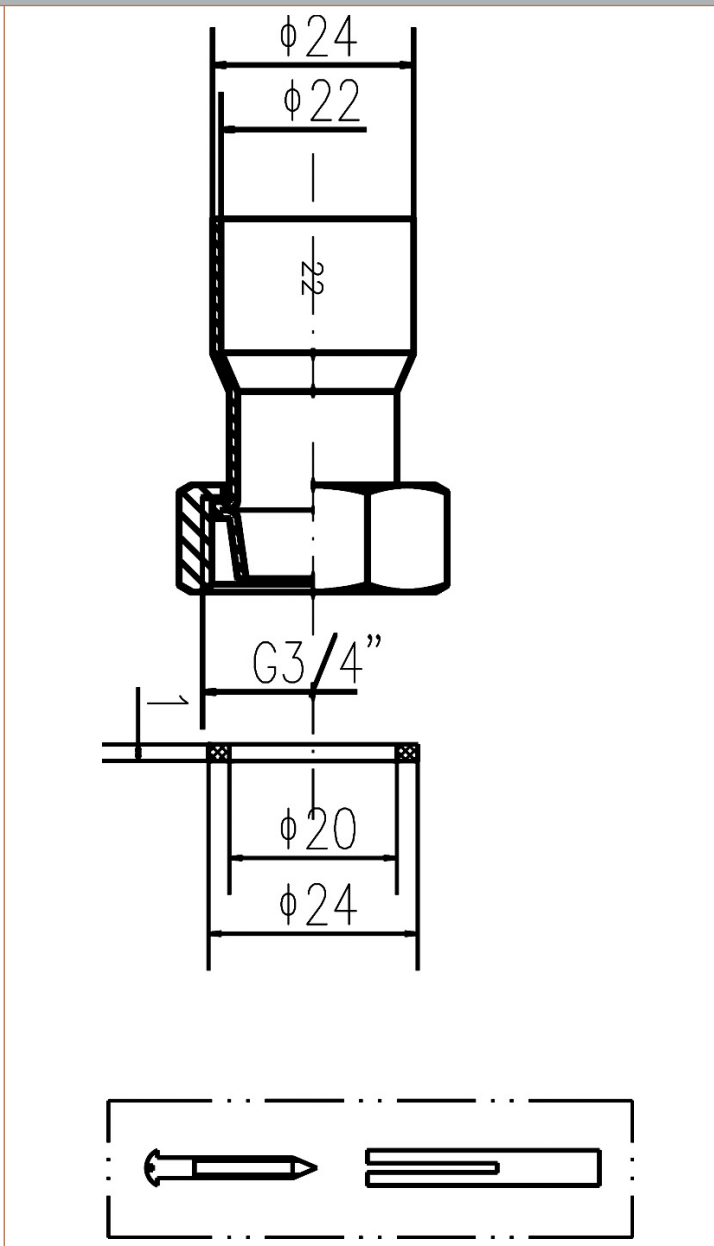

Sales Code: DA314

Description: Bath Legs With Adjustable Shrouds

Product Dimensions	
Length (mm):	
Width (mm):	40
Height (mm):	720
Depth (mm):	70
Nett Weight (kg):	2.07
Packaging Dimensions	
Height (mm):	650
Width (mm):	88
Depth (mm):	48
Gross Weight (kg):	2.34
Packaging Data	
Box Colour:	White Cardboard Box
Box Qty:	1
Label Size:	100 x 50
Label Colour:	White Label
Label Qty:	2
Outer Box Dimensions (If Applicable)	
Height (mm):	
Width (mm):	
Length (mm):	
Depth (mm):	
Gross Weight (kg):	21
Barcode:	5055146105435
Product Details	
Country of Origin:	China
Fitting Instruction:	No
CE Certification:	N/A
Product Material:	Brass
Heating Element Wattage:	Not Applicable
Colour/Finish:	Chrome
Product Diameter:	24mm
Connection Size:	3/4"