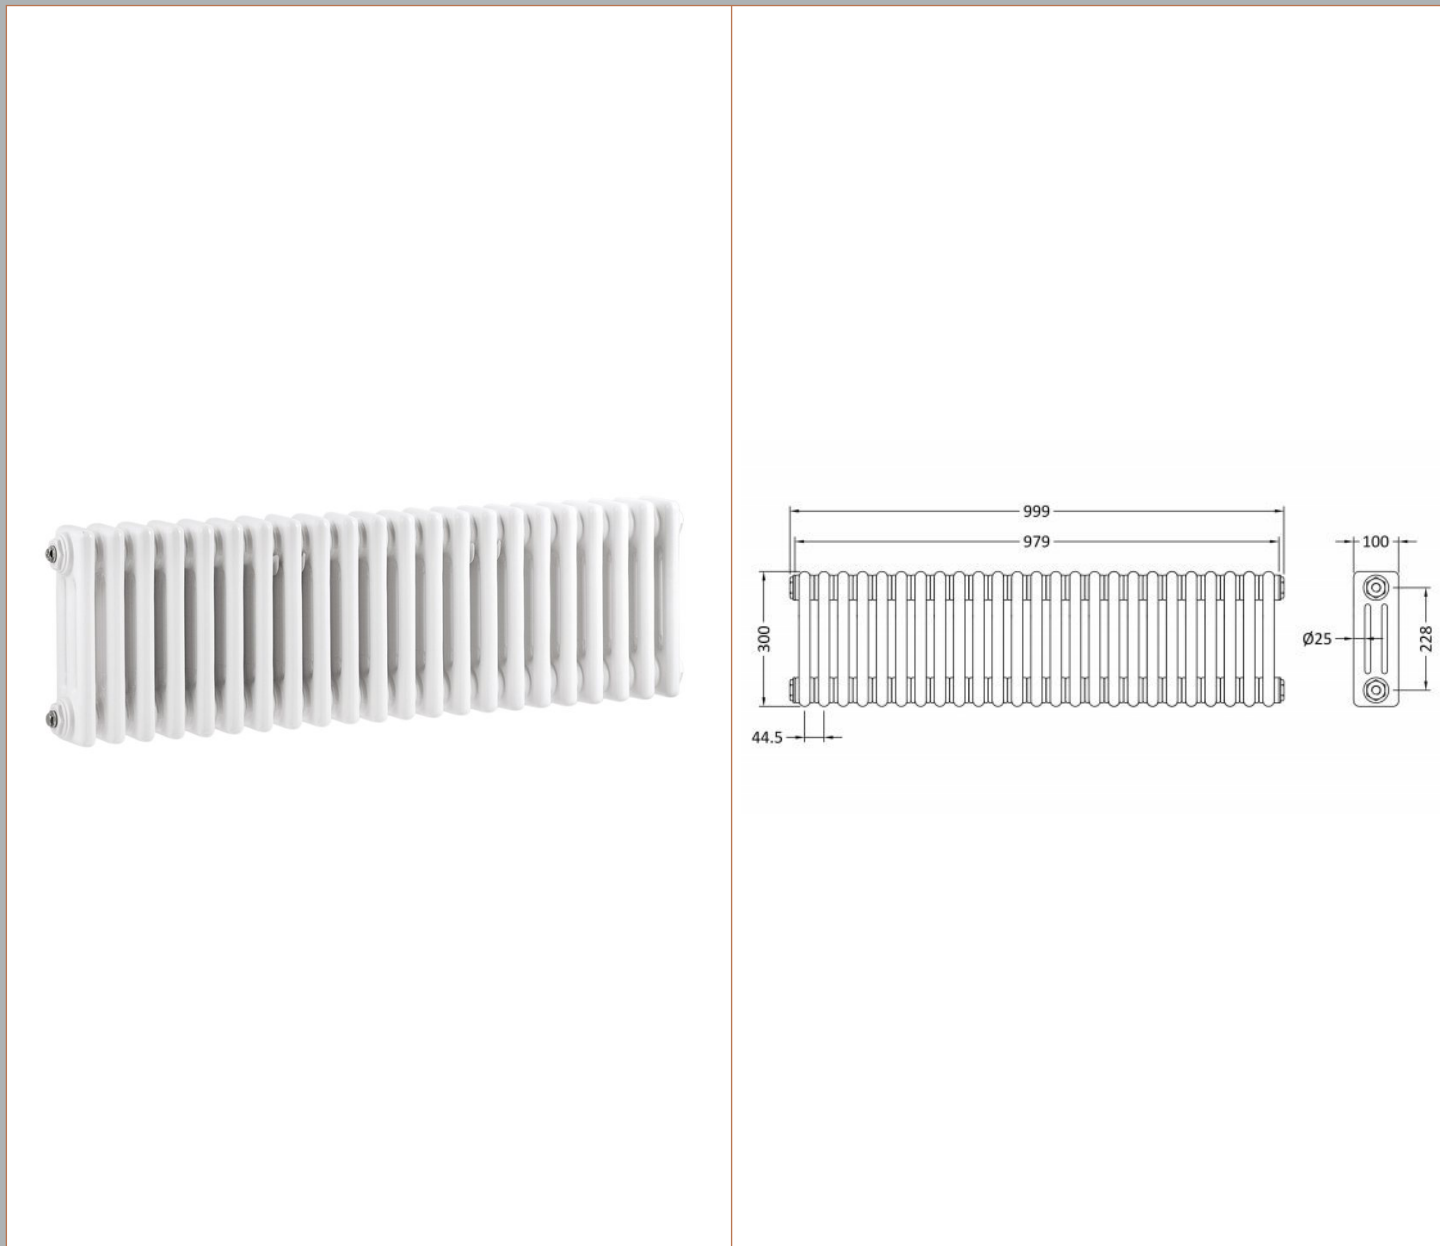

Sales Code: HX303

Description: Colosseum Triple Radiator 300mmx999mm

Product Dimensions

Height (mm):	300
Width (mm):	999
Depth (mm):	100
Length (mm):	
Nett Weight (kg):	21.61

Packaging Dimensions

Height (mm):	140
Width (mm):	350
Length (mm):	1035
Gross Weight (kg):	21.61

Packaging Data

Box Colour:	White Cardboard Shrinkwrapped
Box Qty:	1
Label Size:	100 x 50
Label Colour:	White Label
Label Qty:	2

Outer Box Dimensions (If Applicable)

Height (mm):	
Width (mm):	
Length (mm):	
Gross Weight (kg):	
Barcode:	5055146171683

Product Details

Country of Origin:	China		
Fitting Instruction:	No		
Certification:	CE: No	RoHS: N/A	WEEE: N/A
Colour/Finish:	White		
RAL No:	9016		
Product Material:	Steel		
Heat Element Wattage:	Not Applicable		
Heating Element Wattage Compatible:	N/A		
BTU Outputs:	30°C / 1205	50°C / 2256	60°C / 2858
Thermal Outputs: (Watts)	30°C / 353	50°C / 661	60°C / 827
Pipe Centres - If Vertical:	1011mm		
Pipe Centres - If Horizontal:	N/A		
Max Projection:	140mm		
Tube Diameter:	25mm		
Packaging Volume (L):	57		
Wall to Centre of Tappings:	N/A		
Floor to Centre of Tappings:	75		
Dual Fuel:	N/A		
IP Rating:			