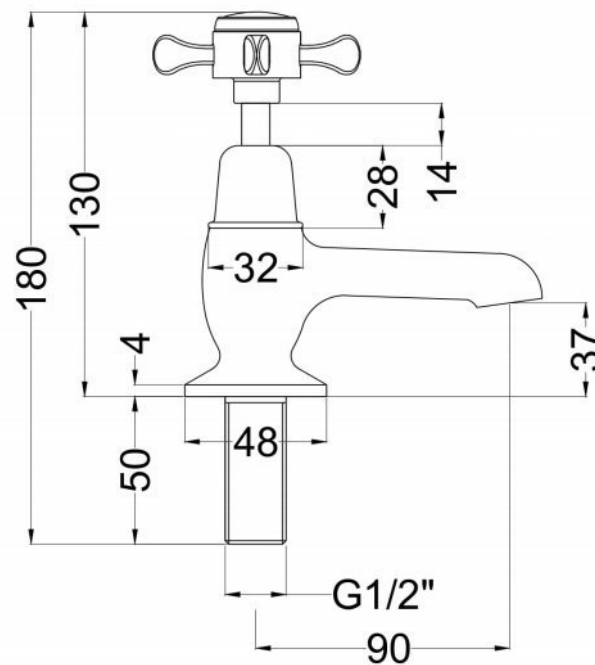

### Product Dimensions

Height (mm):	141
Width (mm):	66
Depth (mm):	119
Length (mm):	
Nett Weight (kg):	1.4

### Packaging Dimensions

Height (mm):	55
Width (mm):	160
Depth (mm):	260
Gross Weight (kg):	1.4

### Outer Box Dimensions (If Applicable)

Height (mm):	300
Width (mm):	270
Depth (mm):	500
Length (mm):	
Gross Weight (kg):	
Barcode:	5056462623795

Flow Rates: (Litres Per Min)	0.1 bar: 4.3	0.5 bar: 11	1 bar: 15.8	2 bar: 22.5	3 bar: 27.5
Pipe Size:	15 mm (1/2" Bsp)				
Pipe Centres:	N/A				