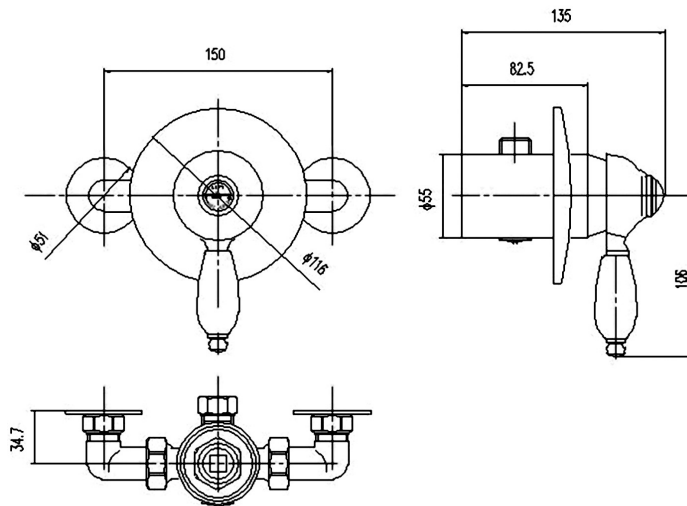

Sales Code: A3201

Description: Nostalgic Manual Conc Or Exposed Valve

Product Dimensions

Length (mm):	
Width (mm):	150
Height (mm):	35
Depth (mm):	135
Nett Weight (kg):	1.76

Packaging Dimensions

Length (mm):	205
Width (mm):	120
Height (mm):	
Gross Weight (kg):	1.76

Packaging Data

Box Colour:	White Cardboard Box
Box Qty:	1
Label Size:	100 x 50
Label Colour:	White Label
Label Qty:	2

Outer Box Dimensions (If Applicable)

Length (mm):	
Width (mm):	215
Height (mm):	285
Depth (mm):	500
Gross Weight (kg):	14
Barcode:	5055146110248

Product Details

Country of Origin:	China
Fitting Instruction:	No
Product Material:	Brass
Mount Type:	Wall, Surface
Outlet Elbow Supplied:	No
Easy Clean:	Not Applicable
Head Included:	No
Handset Included:	No
Body Jets Included:	No
No of Body Jets:	Not Applicable
Operating Pressure (bar):	0.2
Valve/Cartridge Type:	Single Lever Cartridge
Flow Rates (L/min):	0.1 bar: 5 0.5 bar: 10 1 bar: 14 2 bar: 20 3 bar: 26
TMV2 Approved:	No Approval No: N/A
TMV3 Approved:	No Approval No: N/A
WRAS Approved:	No Approval No: N/A
Head Function:	Not Applicable
Handset Function:	Not Applicable
Body Jet Info:	Not Applicable
Pipe Size:	15 mm (1/2" Bsp)
Pipe Centres:	150 mm
Colour/Finish:	Chrome
Hose Included:	Not Applicable
No. of Outlets:	1