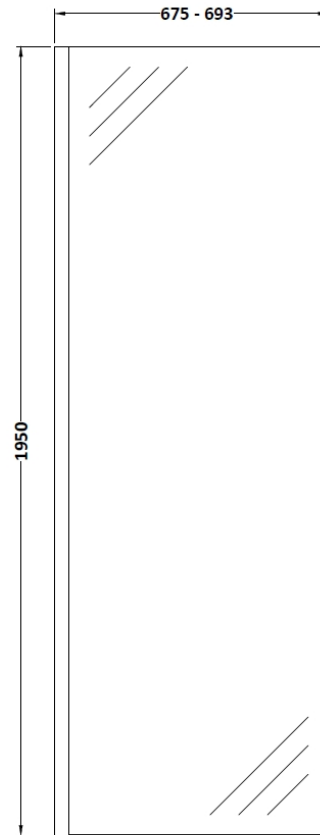

Sales Code: WRSBB70

Description: 700X1950 Screen With Support Bar Bb

Packaging Details

Barcode: 5056462618104

Sales Code: WRSB700

Description: Wetroom Screen 700 X1950mm

Product Dimensions

| | |
|-------------------|-------|
| Height (mm): | 1950 |
| Width (mm): | 700 |
| Depth (mm): | 14 |
| Nett Weight (kg): | 29.44 |

Packaging Dimensions

| | |
|--------------------|-------|
| Height (mm): | 65 |
| Width (mm): | 730 |
| Length (mm): | 2010 |
| Gross Weight (kg): | 29.44 |

Packaging Data

| | |
|---------------|-------------------------------|
| Box Colour: | Brown Cardboard Box - Printed |
| Box Qty: | 1 |
| Label Size: | 100 x 50 |
| Label Colour: | Not Applicable |
| Label Qty: | 0 |

Outer Box Dimensions (If Applicable)

| | |
|--------------------|---------------|
| Height (mm): | |
| Width (mm): | |
| Depth (mm): | |
| Length (mm): | |
| Gross Weight (kg): | |
| Barcode: | 5055369007424 |

Outer Box Dimensions (If Applicable)

| | |
|--------------------|---------------|
| Height (mm): | |
| Width (mm): | |
| Depth (mm): | |
| Length (mm): | |
| Gross Weight (kg): | |
| Barcode: | 5056462611860 |