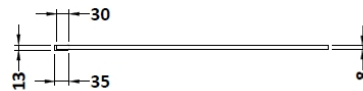

Sales Code: WRSBB70

Description: 700X1950 Screen With Support Bar Bb

Packaging Details

Barcode: 5056462618104

Sales Code: WRSB700

Description: Wetroom Screen 700 X1950mm

Product Dimensions

| | |
|-------------------|-------|
| Height (mm): | 1950 |
| Width (mm): | 700 |
| Depth (mm): | 14 |
| Nett Weight (kg): | 29.44 |