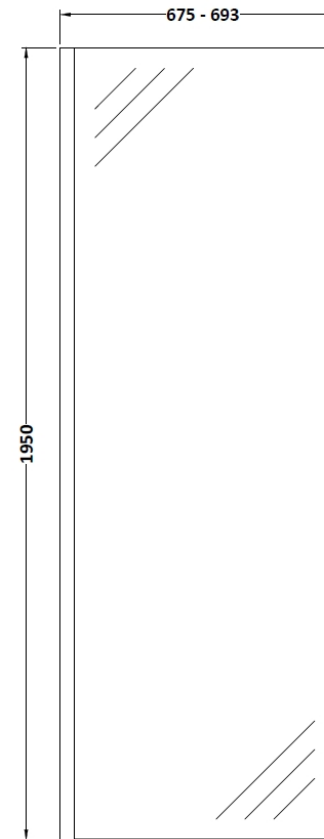

Sales Code: WRSBB70

Description: 700X1950 Screen With Support Bar Bb

Packaging Details

Barcode: 5056462618104

Sales Code: WRSB700

Description: Wetroom Screen 700 X1950mm

Product Dimensions

| | |
|-------------------|-------|
| Height (mm): | 1950 |
| Width (mm): | 700 |
| Depth (mm): | 14 |
| Nett Weight (kg): | 29.44 |

Packaging Dimensions

| | |
|--------------------|-------|
| Height (mm): | 65 |
| Width (mm): | 730 |
| Length (mm): | 2010 |
| Gross Weight (kg): | 29.44 |

Packaging Data

| | |
|---------------|-------------------------------|
| Box Colour: | Brown Cardboard Box - Printed |
| Box Qty: | 1 |
| Label Size: | 100 x 50 |
| Label Colour: | Not Applicable |
| Label Qty: | 0 |

Outer Box Dimensions (If Applicable)

| | |
|--------------------|---------------|
| Height (mm): | |
| Width (mm): | |
| Depth (mm): | |
| Length (mm): | |
| Gross Weight (kg): | |
| Barcode: | 5055369007424 |

Outer Box Dimensions (If Applicable)

| | |
|--------------------|---------------|
| Height (mm): | |
| Width (mm): | |
| Depth (mm): | |
| Length (mm): | |
| Gross Weight (kg): | |
| Barcode: | 5056462611860 |