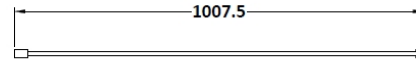

Sales Code: WRSBB70

Description: 700X1950 Screen With Support Bar Bb

Packaging Details

Barcode: 5056462618104

Sales Code: WRSB700

Description: Wetroom Screen 700 X1950mm

Product Dimensions

| | |
|-------------------|-------|
| Height (mm): | 1950 |
| Width (mm): | 700 |
| Depth (mm): | 14 |
| Nett Weight (kg): | 29.44 |