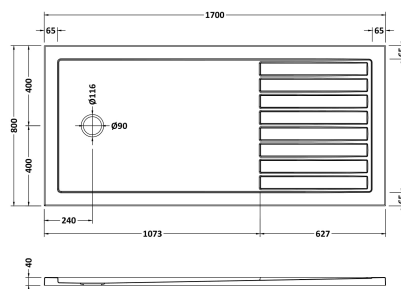

Sales Code: NSR1770

Description: Sr Walk In Shower Tray 1700X700x40

Product Dimensions

Length (mm):	1700
Width (mm):	700
Height (mm):	40
Nett Weight (kg):	34

Packaging Dimensions

Length (mm):	1740
Width (mm):	740
Height (mm):	80
Gross Weight (kg):	34

Packaging Data

Box Colour:	Shrinkwrap & Polystyrene
Box Qty:	1
Label Size:	100 x 50
Label Colour:	White Label
Label Qty:	2

Outer Box Dimensions (If Applicable)

Length (mm):	
Width (mm):	
Height (mm):	
Gross Weight (kg):	
Barcode:	5056211872740

Sales Code: NSR1780

Description: Sr Walk In Shower Tray 1700X800x40

Product Dimensions

Length (mm):	1700
Width (mm):	800
Height (mm):	40
Nett Weight (kg):	34

Packaging Dimensions

Length (mm):	1740
Width (mm):	840
Height (mm):	80
Gross Weight (kg):	34

Packaging Data

Box Colour:	Shrinkwrap & Polystyrene
Box Qty:	1
Label Size:	100 x 50
Label Colour:	White Label
Label Qty:	2

Outer Box Dimensions (If Applicable)

Length (mm):	
Width (mm):	
Height (mm):	
Gross Weight (kg):	
Barcode:	5056211872757