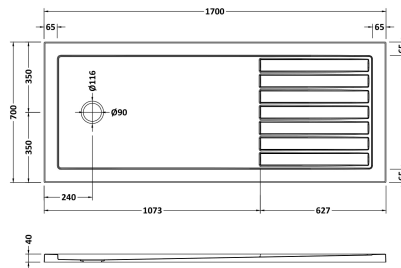

Sales Code: NSR1770

Description: Sr Walk In Shower Tray 1700X700x40

Product Dimensions

Length (mm):	1700
Width (mm):	700
Height (mm):	40
Nett Weight (kg):	34

Packaging Dimensions

Length (mm):	1740
Width (mm):	740
Height (mm):	80
Gross Weight (kg):	34

Packaging Data

Box Colour:	Shrinkwrap & Polystyrene
Box Qty:	1
Label Size:	100 x 50
Label Colour:	White Label
Label Qty:	2

Outer Box Dimensions (If Applicable)

Length (mm):	
Width (mm):	
Height (mm):	
Gross Weight (kg):	
Barcode:	5056211872740

Sales Code: NSR1780

Description: Sr Walk In Shower Tray 1700X800x40

Product Dimensions

Length (mm):	1700
Width (mm):	800
Height (mm):	40
Nett Weight (kg):	34

Packaging Dimensions

Length (mm):	1740
Width (mm):	840
Height (mm):	80
Gross Weight (kg):	34

Packaging Data

Box Colour:	Shrinkwrap & Polystyrene
Box Qty:	1
Label Size:	100 x 50
Label Colour:	White Label
Label Qty:	2

Outer Box Dimensions (If Applicable)

Length (mm):	
Width (mm):	
Height (mm):	
Gross Weight (kg):	
Barcode:	5056211872757