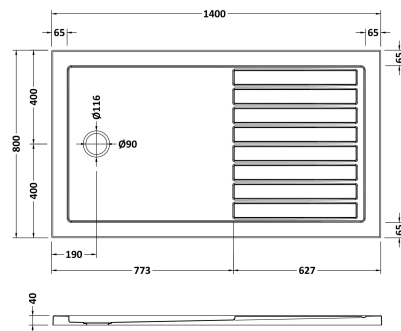

Sales Code: NSR1480

Description: Sr Walk In Shower Tray 1400X800x40

Product Dimensions

Length (mm):	1400
Width (mm):	800
Height (mm):	40
Nett Weight (kg):	32

Packaging Dimensions

Length (mm):	1440
Width (mm):	840
Height (mm):	80
Gross Weight (kg):	32

Packaging Data

Box Colour:	Shrinkwrap & Polystyrene
Box Qty:	1
Label Size:	100 x 50
Label Colour:	White Label
Label Qty:	2

Outer Box Dimensions (If Applicable)

Length (mm):	
Width (mm):	
Height (mm):	
Gross Weight (kg):	
Barcode:	5056211872719

Sales Code: NSR1490

Description: Sr Walk In Shower Tray 1400X900x40

Product Dimensions

Length (mm):	1400
Width (mm):	900
Height (mm):	40
Nett Weight (kg):	32

Packaging Dimensions

Length (mm):	1440
Width (mm):	940
Height (mm):	80
Gross Weight (kg):	32

Packaging Data

Box Colour:	Shrinkwrap & Polystyrene
Box Qty:	1
Label Size:	100 x 50
Label Colour:	White Label
Label Qty:	2

Outer Box Dimensions (If Applicable)

Length (mm):	
Width (mm):	
Height (mm):	
Gross Weight (kg):	
Barcode:	5056211872726