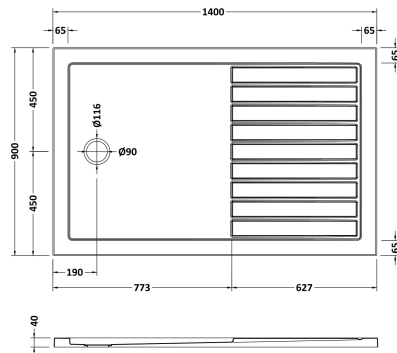

Sales Code: NSR1480

Description: Sr Walk In Shower Tray 1400X800x40

Product Dimensions

Length (mm):	1400
Width (mm):	800
Height (mm):	40
Nett Weight (kg):	32

Packaging Dimensions

Length (mm):	1440
Width (mm):	840
Height (mm):	80
Gross Weight (kg):	32

Packaging Data

Box Colour:	Shrinkwrap & Polystyrene
Box Qty:	1
Label Size:	100 x 50
Label Colour:	White Label
Label Qty:	2

Outer Box Dimensions (If Applicable)

Length (mm):	
Width (mm):	
Height (mm):	
Gross Weight (kg):	
Barcode:	5056211872719

Sales Code: NSR1490

Description: Sr Walk In Shower Tray 1400X900x40

Product Dimensions

Length (mm):	1400
Width (mm):	900
Height (mm):	40
Nett Weight (kg):	32

Packaging Dimensions

Length (mm):	1440
Width (mm):	940
Height (mm):	80
Gross Weight (kg):	32

Packaging Data

Box Colour:	Shrinkwrap & Polystyrene
Box Qty:	1
Label Size:	100 x 50
Label Colour:	White Label
Label Qty:	2

Outer Box Dimensions (If Applicable)

Length (mm):	
Width (mm):	
Height (mm):	
Gross Weight (kg):	
Barcode:	5056211872726