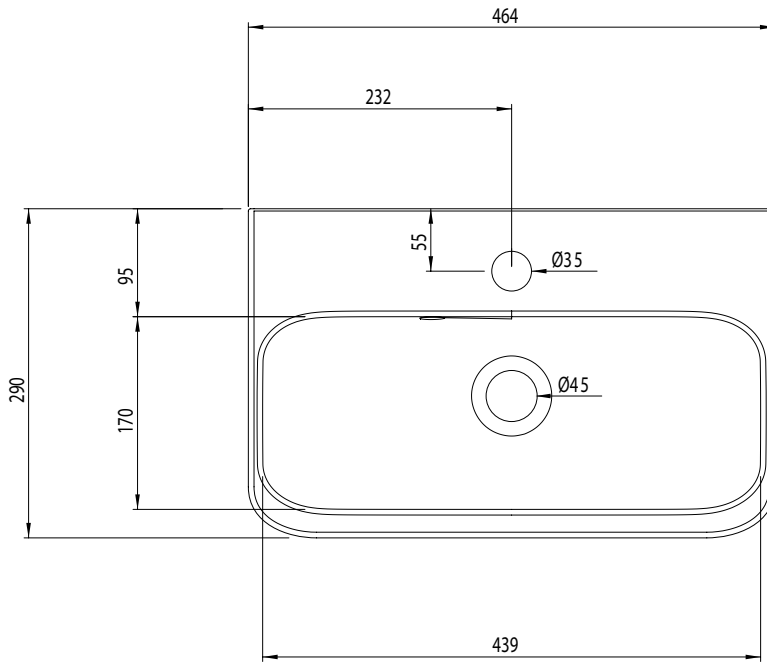

Technical Data Sheet

ROPER RHODES®

SYSTEM 450mm Cloakroom Ceramic Basin

Whats in the box: 1x SYS400C

Diagrams not to scale
All dimensions in mm
tolerance of +/-5mm

Materials

Basin: Ceramic

*Dimensions are subject to change, customers are advised to measure actual product before commencing installation.

FAQs

Q: What is the maximum water depth of the basin?

A: 70mm up to the overflow.

Q: What is the distance of the wall fixings?

A: The distance is approx 115mm from the centre.

Q: Whats is the width of the Tapledge?

A: The Tapledge is 96mm wide.

Q: What is the distance from the Taphole centre to Basin Waste?

A: 157mm