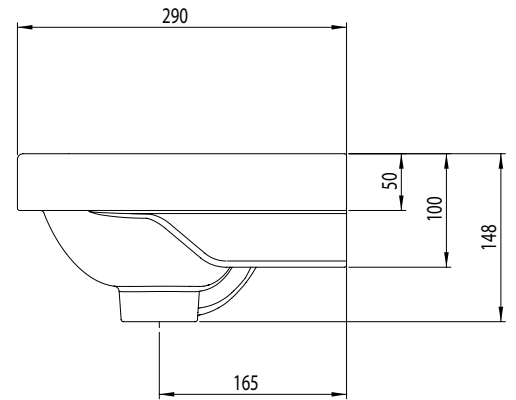

Technical Data Sheet

ROPER RHODES®

SYSTEM 450mm Cloakroom Ceramic Basin

Whats in the box: 1x SYS400C

Diagrams not to scale
All dimensions in mm
tolerance of +/-5mm

Materials

Basin: Ceramic

*Dimensions are subject to change, customers are advised to measure actual product before commencing installation.

FAQs

Q: What is the maximum water depth of the basin?

A: 70mm up to the overflow.

Q: What is the distance of the wall fixings?

A: The distance is approx 115mm from the centre.

Q: Whats is the width of the Tapledge?

A: The Tapledge is 96mm wide.

Q: What is the distance from the Taphole centre to Basin Waste?

A: 157mm