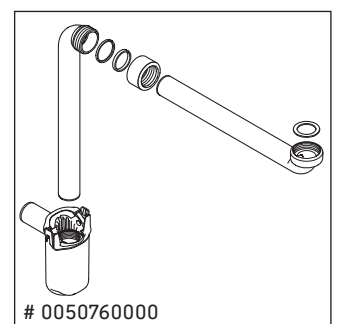

Zencha

ZE 4818

Mounting instructions

Zencha

Instructions for use

The bathroom furniture range complies with the standards and guidelines applicable at the time of delivery and is designed for use in bathrooms. Direct contact with water should be avoided, for example, when showering.