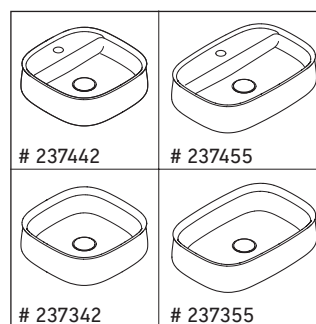

Zencha

ZE 4818

Mounting instructions

Zencha

Instructions for use

The bathroom furniture range complies with the standards and guidelines applicable at the time of delivery and is designed for use in bathrooms. Direct contact with water should be avoided, for example, when showering.