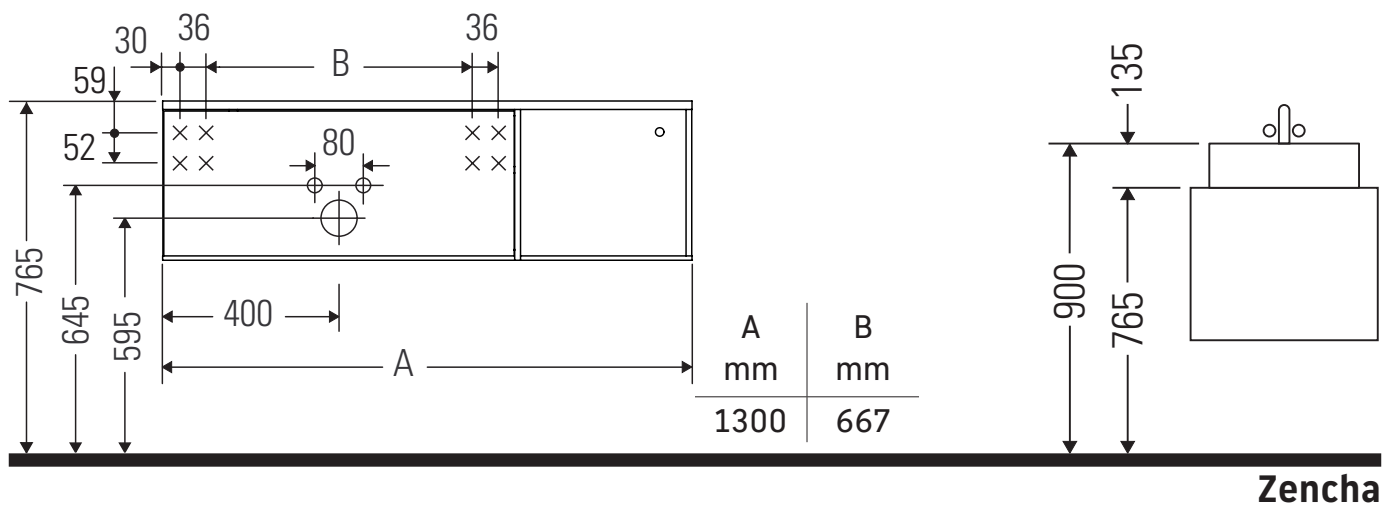

Zencha

ZE 4818

Mounting instructions

Zencha

Instructions for use

The bathroom furniture range complies with the standards and guidelines applicable at the time of delivery and is designed for use in bathrooms. Direct contact with water should be avoided, for example, when showering.