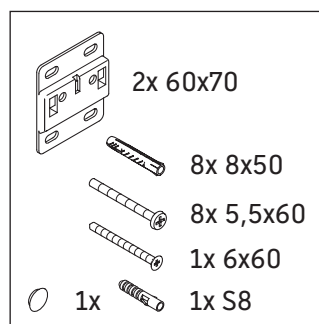

Zencha

ZE 4818

Mounting instructions

Zencha

Instructions for use

The bathroom furniture range complies with the standards and guidelines applicable at the time of delivery and is designed for use in bathrooms. Direct contact with water should be avoided, for example, when showering.