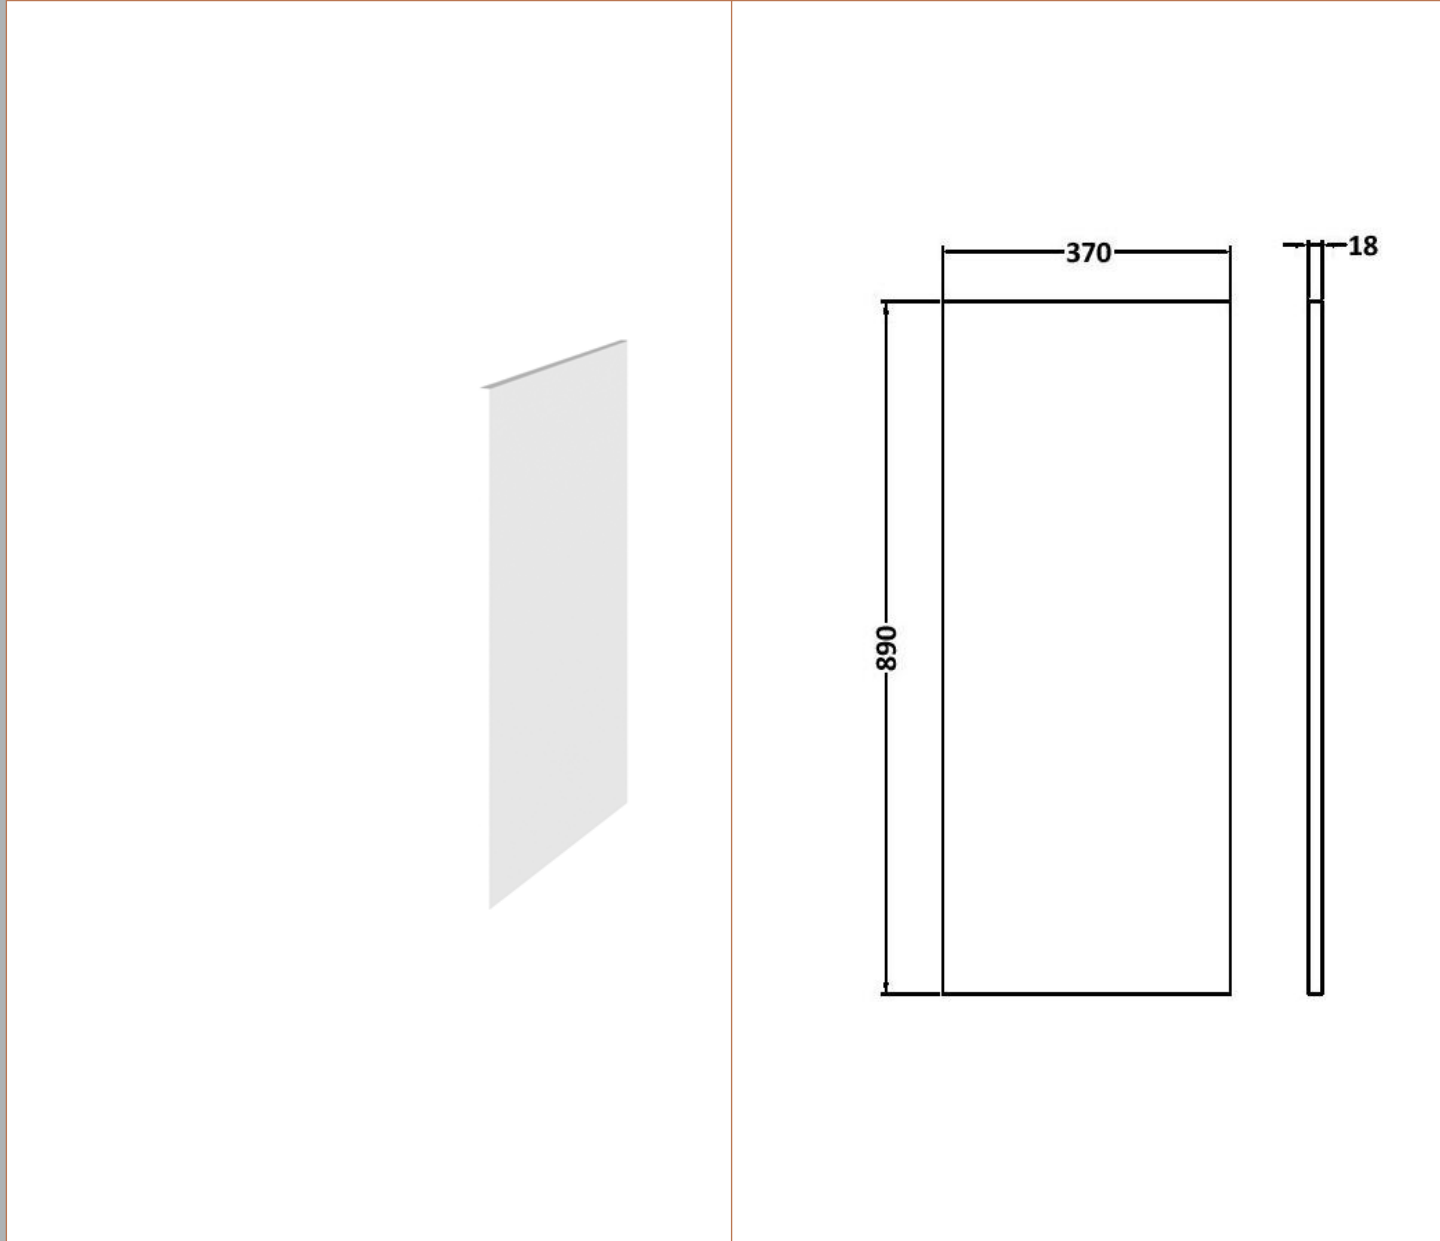

Sales Code: OFF192

Description: Infil Panel/Décor End (890X370x18mm)

Product Dimensions

Height (mm):	890
Width (mm):	370
Depth (mm):	18
Nett Weight (kg):	2

Packaging Dimensions

Height (mm):	30
Width (mm):	380
Depth (mm):	890
Gross Weight (kg):	2.3

Packaging Data

Box Colour:	Brown Cardboard Box
Box Qty:	1
Label Size:	100 x 50
Label Colour:	Not Applicable
Label Qty:	0

Outer Box Dimensions (If Applicable)

Height (mm):	
Width (mm):	
Depth (mm):	
Gross Weight (kg):	
Barcode:	5055275826997

Product Details

Country of Origin:	United Kingdom
Fitting Instruction:	Yes
Certification:	FSC: Yes CE: N/A
Colour:	Gloss White
Construction Method:	Cam & Wood Dowel
Construction Type:	Flat-Pack
Cabinet Finish:	MFC Painted Gloss
Fascia Finish:	Mdf Painted Gloss
Cabinet Thickness (mm):	18
Fascia Thickness (mm):	18
Drawer Included:	No
Drawer Type:	Not Applicable
No of Shelves:	Not Applicable
Hinge Type:	Not Applicable
Hinge Included:	Not Applicable
Adjustable Legs:	No
Fixings Included:	No
Handle Style:	Not Applicable
Handle Included:	Not Applicable
Waste Shroud:	Not Applicable
Handle Type:	Not Applicable