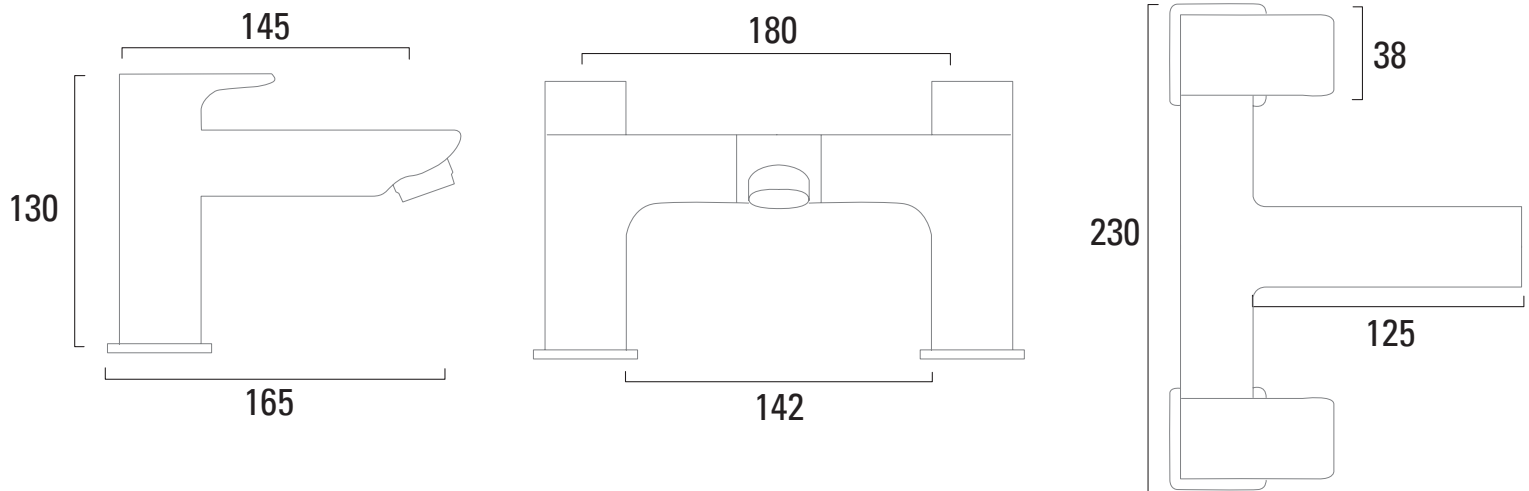

Technical Data Sheet

ROPER RHODES®

Elate Bath Filler - T243202

No.	Description	Code	Fixings Included
1	Elate Bath Filler	T243202	YES

Min Pressure:	0.3bar
0.2bar	12.35 litres / min
0.3bar	13.4 litres / min
0.5bar	17.2 litres / min
1bar	25.2 litres / min

Dimensions - TR1019

Diagrams not to scale. All dimensions in mm (tolerance of +/-5mm)

*Dimensions are subject to change, customers are advised to measure actual product before commencing installation.

FAQs

Dimensions - T244202

Diagrams not to scale. All dimensions in mm (tolerance of +/-5mm)

*Dimensions are subject to change, customers are advised to measure actual product before commencing installation.

FAQs

What size are the connections for the shower hose? The threaded connections on the shower hose are a standard 1/2" BSP connection.