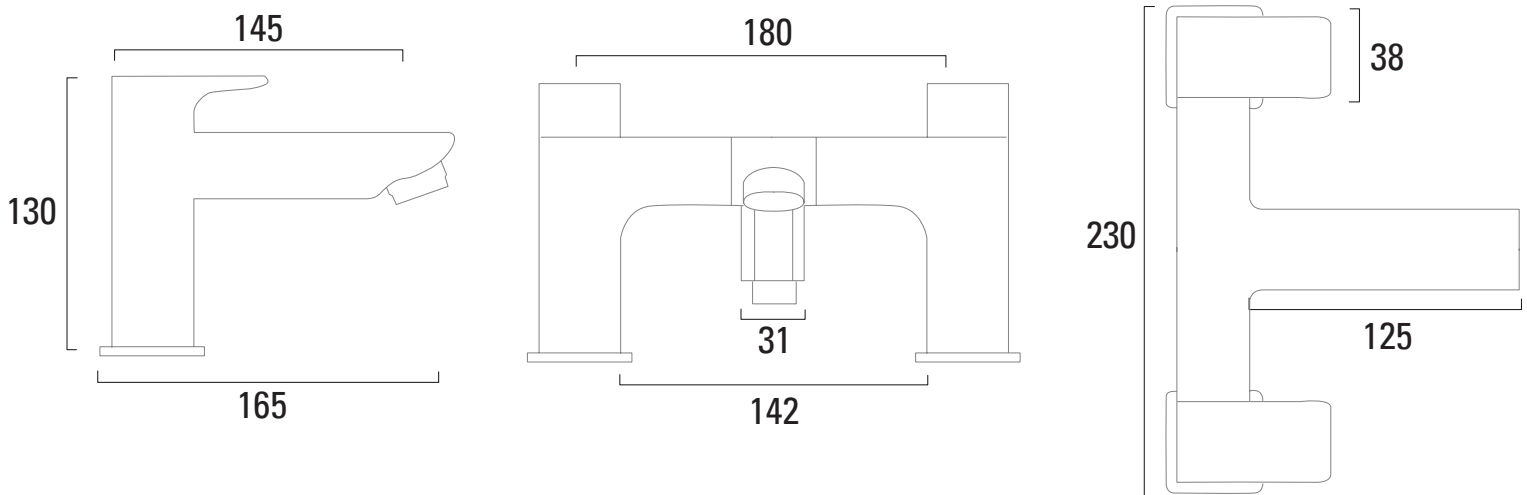

Dimensions - TR1019

Diagrams not to scale. All dimensions in mm (tolerance of +/-5mm)

*Dimensions are subject to change, customers are advised to measure actual product before commencing installation.

FAQs

Technical Data Sheet

ROPER RHODES®

Elate Bath Shower Mixer - T244202

No.	Description	Code	Fixings Included
1	Elate Bath Shower Mixer	T244202	YES

Min Pressure:	0.3bar
0.1bar	5.2 liters / min
0.2bar	11.4 litres / min
0.3bar	12.6 litres / min
0.5bar	14.7 litres / min
1bar	21.6 litres / min

Dimensions - T244202

Diagrams not to scale. All dimensions in mm (tolerance of +/-5mm)

*Dimensions are subject to change, customers are advised to measure actual product before commencing installation.

FAQs

What size are the connections for the shower hose? The threaded connections on the shower hose are a standard 1/2" BSP connection.