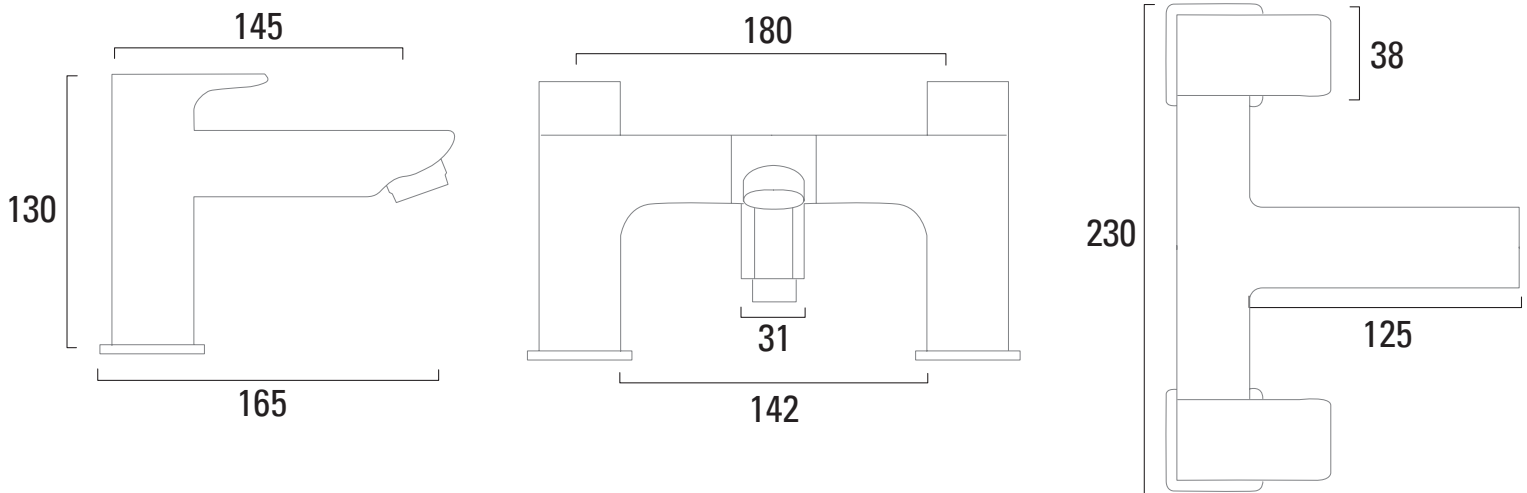

Dimensions - T241102

Diagrams not to scale. All dimensions in mm (tolerance of +/-5mm)

*Dimensions are subject to change, customers are advised to measure actual product before commencing installation.

FAQs

What size plumbing fittings are needed for the threaded legs? This product will work with standard 3/4" plumbing fittings.

Technical Data Sheet

ROPER RHODES®

Elate Bath Shower Mixer - T244202

No.	Description	Code	Fixings Included
1	Elate Bath Shower Mixer	T244202	YES

Min Pressure:	0.3bar
0.1bar	5.2 liters / min
0.2bar	11.4 litres / min
0.3bar	12.6 litres / min
0.5bar	14.7 litres / min
1bar	21.6 litres / min

Dimensions - T244202

Diagrams not to scale. All dimensions in mm (tolerance of +/-5mm)