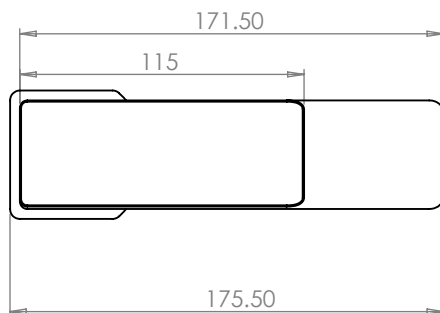

Technical Data Sheet

ROPER RHODES®

Elate Basin Mixer - T241102

No.	Description	Code	Fixings Included
1	Elate Basin Mixer	T241102	YES

Min Pressure:	0.3bar
0.2bar	litres / min
0.3bar	4.7 litres / min
0.4bar	5.4 litres / min
0.5bar	6.2 litres / min
1bar	8.5 litres / min
2bar	12.3 litres / min

Dimensions - T241102

Diagrams not to scale. All dimensions in mm (tolerance of +/-5mm)

*Dimensions are subject to change, customers are advised to measure actual product before commencing installation.

FAQs

What is the size of the tap tail connection? The tap tails have a standard 1/2" BSP fixing.

What bore is the tap tail? The tails have a 10mm internal bore.

What length are the tap tails? The tails are 300mm in length.

Min Pressure:	0.3bar
0.1bar	5.2 liters / min
0.2bar	11.4 litres / min
0.3bar	12.6 litres / min
0.5bar	14.7 litres / min
1bar	21.6 litres / min

Dimensions - T244202

Diagrams not to scale. All dimensions in mm (tolerance of +/-5mm)