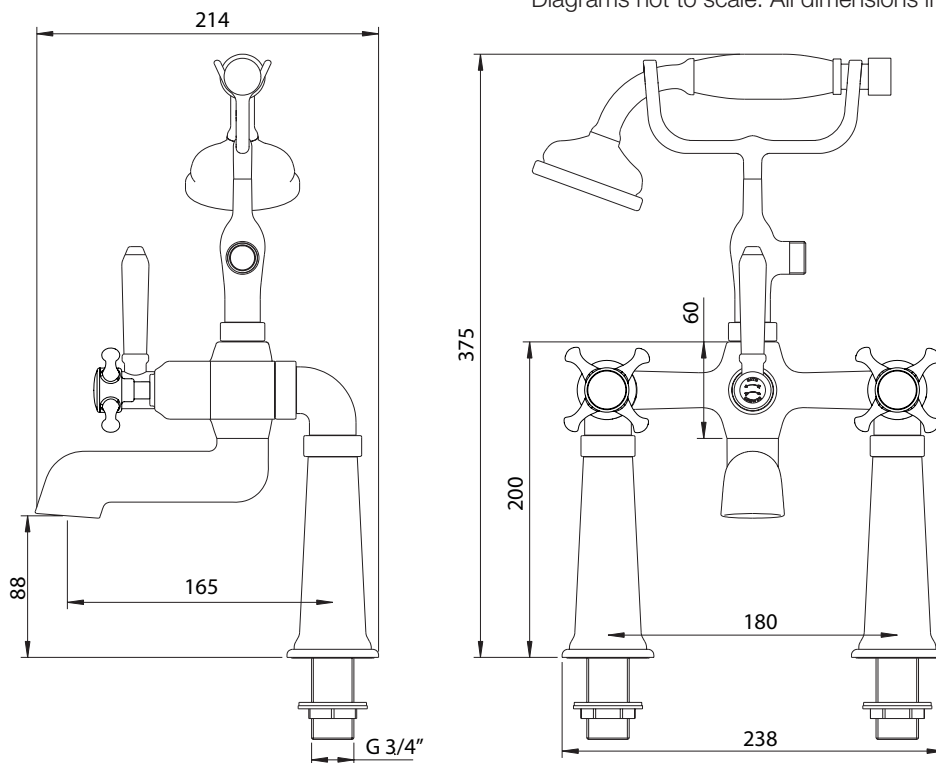

Technical Data Sheet

ROPER RHODES®

Cranborne Pillar Mounted Bath Filler - T313202

No.	Description	Code	Fixings Included
1	Cranborne Pillar Mounted Bath Filler	T313202	YES

Min Pressure:	0.2bar
0.2bar	13.7 litres / min
0.3bar	18 litres / min
0.4bar	21 litres / min
0.5bar	23.5 litres / min
1bar	34 litres / min
2bar	48 litres / min

Dimensions:

Diagrams not to scale. All dimensions in mm (tolerance of +/-5mm)

*Dimensions are subject to change, customers are advised to measure actual product before commencing installation.

FAQs

What is the size of the bath filler threaded connection? The threaded connectors have a standard 3/4" BSP fixing.

Technical Data Sheet

ROPER RHODES®

Cranborne Pillar Mounted Bath Shower Mixer - T314202

No.	Description	Code	Fixings Included
1	Cranborne Pillar Mounted Bath Shower Mixer	T314202	YES

Min Pressure:	0.2bar
0.2bar	10 litres / min
0.3bar	13 litres / min
0.4bar	15 litres / min
0.5bar	17 litres / min
1bar	25 litres / min
2bar	35 litres / min