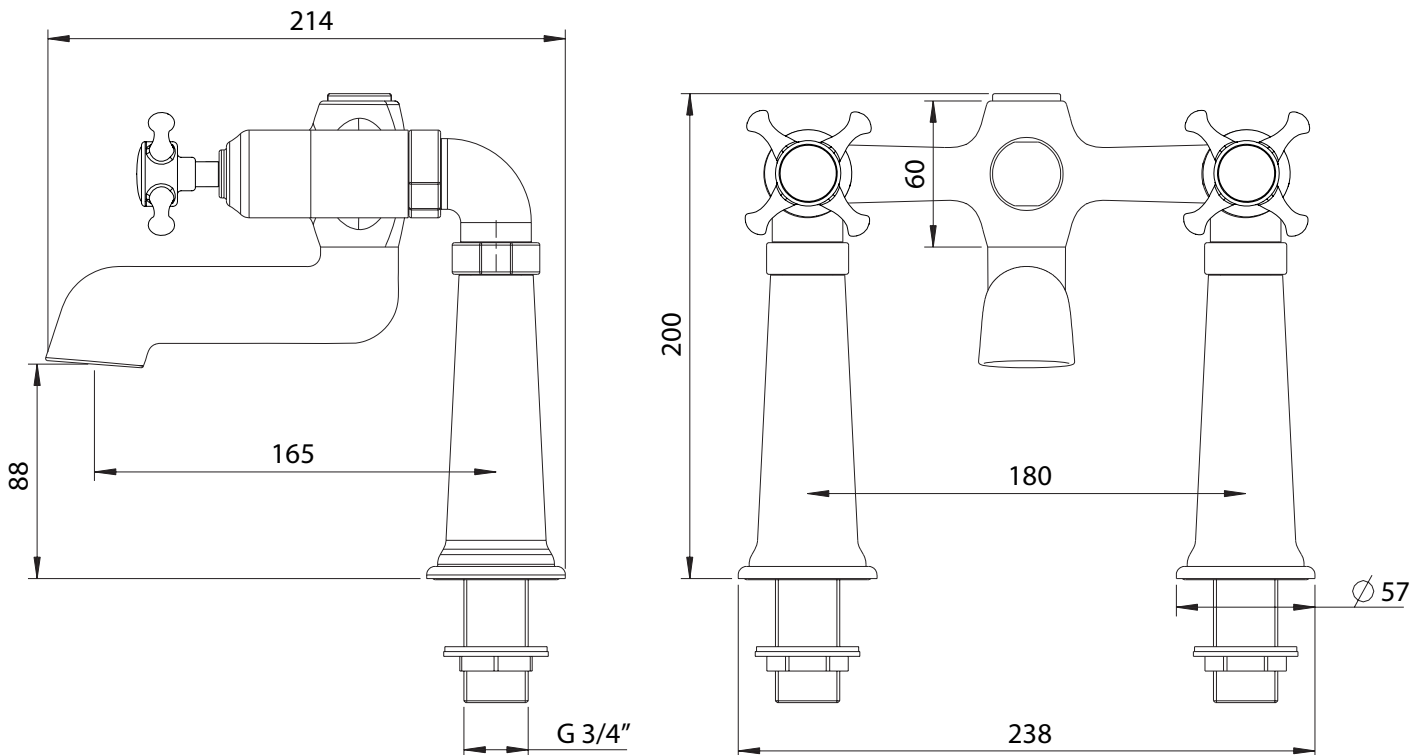

Technical Data Sheet

ROPER RHODES®

Cranborne Pillar Mounted Bath Filler - T313202

No.	Description	Code	Fixings Included
1	Cranborne Pillar Mounted Bath Filler	T313202	YES

Min Pressure:	0.2bar
0.2bar	13.7 litres / min
0.3bar	18 litres / min
0.4bar	21 litres / min
0.5bar	23.5 litres / min
1bar	34 litres / min
2bar	48 litres / min

Dimensions:

Diagrams not to scale. All dimensions in mm (tolerance of +/-5mm)

*Dimensions are subject to change, customers are advised to measure actual product before commencing installation.

FAQs

What is the size of the bath filler threaded connection? The threaded connectors have a standard 3/4" BSP fixing.

Technical Data Sheet

ROPER RHODES®

Cranborne Pillar Mounted Bath Shower Mixer - T314202

No.	Description	Code	Fixings Included
1	Cranborne Pillar Mounted Bath Shower Mixer	T314202	YES

Min Pressure:	0.2bar
0.2bar	10 litres / min
0.3bar	13 litres / min
0.4bar	15 litres / min
0.5bar	17 litres / min
1bar	25 litres / min
2bar	35 litres / min