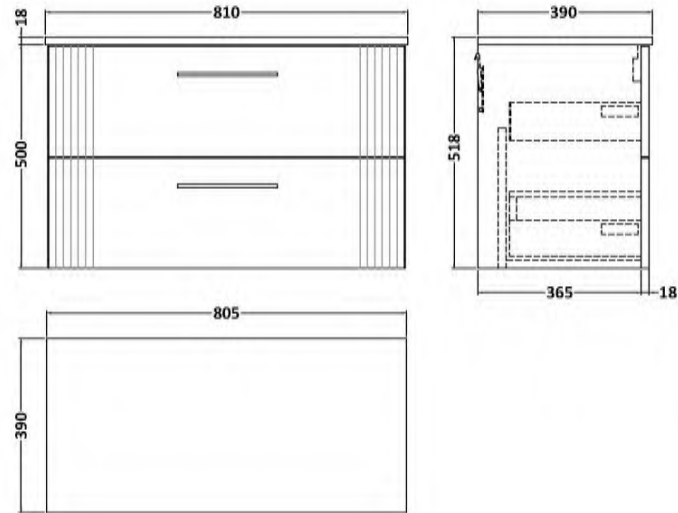

### Packaging Details

Barcode: 5056462676449

**Sales Code:** FLT195

**Description:** 800 W/H 2-Drawer Unit

**Product Dimensions**

Height (mm):	500
Width (mm):	800
Depth (mm):	383
Nett Weight (kg):	24.5

**Packaging Dimensions**

Height (mm):	520
Width (mm):	820
Depth (mm):	405
Gross Weight (kg):	25

**Packaging Data**

Box Colour:	Brown Cardboard Box - Printed
Box Qty:	0
Label Size:	0 x 0
Label Colour:	Not Applicable
Label Qty:	0

**Outer Box Dimensions (If Applicable)**

Height (mm):	
Width (mm):	
Depth (mm):	
Gross Weight (kg):	
Barcode:	5056462655567

**Product Details**

Country of Origin:	China
Fitting Instruction:	No
CE Certification:	
FSC Certified Materials:	Yes
Colour:	Satin White
Construction Method:	Cam & Wood Dowel
Construction Type:	Rigid
Cabinet Finish:	MFC Painted Gloss
Fascia Finish:	Mdf Painted Gloss
Cabinet Thickness (mm):	16
Fascia Thickness (mm):	18
Drawer Included:	Yes
Drawer Type:	80mm High Metal Softclose
No of Shelves:	0
Hinge Type:	Not Applicable
Hinge Included:	No
Adjustable Legs:	No, Not Required
Fixings Included:	Yes
Handle Style:	Modern
Waste Shroud:	Yes
Handle Included:	Yes, Supplied
Handle Type:	Finger Pull

**Sales Code:** MWT180

**Description:** 800 Worktop (805X390x18mm)

**Product Dimensions**

Height (mm):	18
Width (mm):	805
Depth (mm):	390
Nett Weight (kg):	3.5

**Packaging Dimensions**

Height (mm):	25
Width (mm):	825
Depth (mm):	410
Gross Weight (kg):	3.5