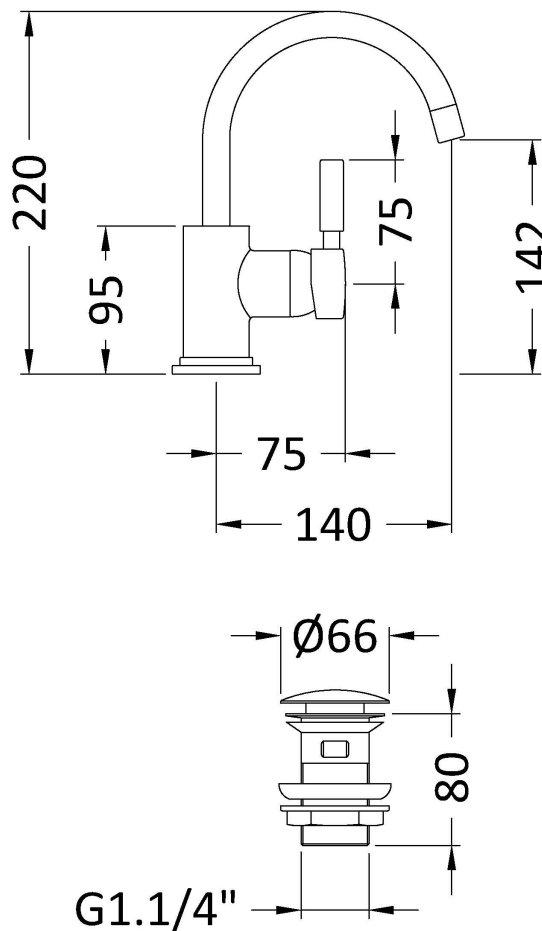

Sales Code: PN386

Description: Tec Single Lever Side Action Basin Mixer

Product Dimensions

| | |
|-------------------|------|
| Height (mm): | 220 |
| Width (mm): | 75 |
| Depth (mm): | 140 |
| Length (mm): | |
| Nett Weight (kg): | 1.82 |

Packaging Dimensions

| | |
|--------------------|------|
| Height (mm): | 90 |
| Width (mm): | 175 |
| Depth (mm): | 270 |
| Gross Weight (kg): | 1.82 |

Packaging Data

| | |
|---------------|---------------------|
| Box Colour: | White Cardboard Box |
| Box Qty: | 1 |
| Label Size: | 100 x 50 |
| Label Colour: | White Label |
| Label Qty: | 2 |

Outer Box Dimensions (If Applicable)

| | |
|--------------------|---------------|
| Height (mm): | 400 |
| Width (mm): | 280 |
| Depth (mm): | 560 |
| Length (mm): | |
| Gross Weight (kg): | 11 |
| Barcode: | 5055146144403 |

| | | | | | |
|------------------------------|------------------|--------------|-------------|-------------|-------------|
| Flow Rates: (Litres Per Min) | 0.1 bar: 3.4 | 0.5 bar: 8.3 | 1 bar: 12.1 | 2 bar: 17.5 | 3 bar: 21.6 |
| Pipe Size: | 15 mm (1/2" Bsp) | | | | |
| Pipe Centres: | N/A | | | | |