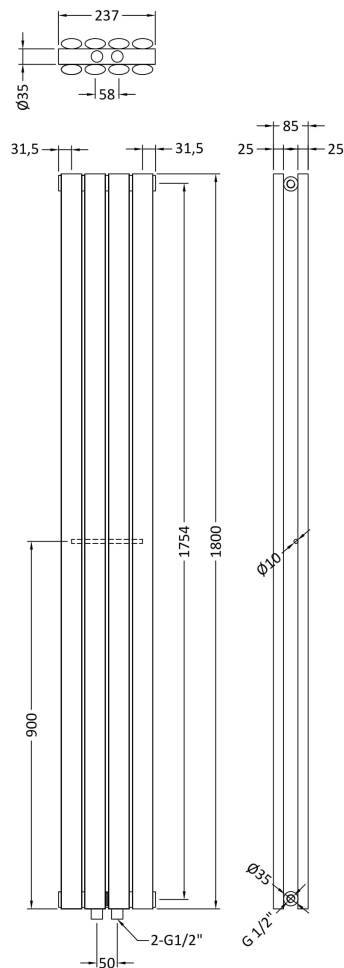

Sales Code: HRE007

Description: Revive Cloakroom Radiator

Product Dimensions

Height (mm):	1800
Width (mm):	237
Depth (mm):	85
Length (mm):	
Nett Weight (kg):	20.38

Packaging Dimensions

Height (mm):	105
Width (mm):	295
Length (mm):	1875
Gross Weight (kg):	24

Packaging Data

Box Colour:	White Cardboard Shrinkwrapped
Box Qty:	1
Label Size:	100 x 50
Label Colour:	White Label
Label Qty:	2

Outer Box Dimensions (If Applicable)

Height (mm):	
Width (mm):	
Length (mm):	
Gross Weight (kg):	
Barcode:	5055369027705

Product Details

Country of Origin:	China
Fitting Instruction:	No
Certification:	CE: No RoHS: N/A WEEE: N/A
Colour/Finish:	White
RAL No:	9016
Product Material:	Steel
Heat Element Wattage:	Not Applicable
Heating Element Wattage Compatible:	N/A
BTU Outputs:	30°C / 1232 50°C / 2461 60°C / 3118
Thermal Outputs: (Watts)	30°C / 361 50°C / 721 60°C / 900
Pipe Centres - If Vertical:	59mm
Pipe Centres - If Horizontal:	N/A
Max Projection:	110mm
Tube Diameter:	N/A
Packaging Volume (L):	
Wall to Centre of Tappings:	N/A
Floor to Centre of Tappings:	70
Dual Fuel:	N/A
IP Rating:	