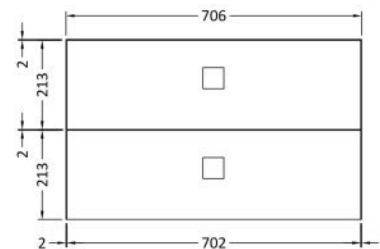

Sales Code: SMB101

Description: 1000 Sarena Marble Top

Product Dimensions

Height (mm):	18
Width (mm):	1012
Depth (mm):	504
Nett Weight (kg):	18

Packaging Dimensions

Height (mm):	80
Width (mm):	1020
Depth (mm):	514
Gross Weight (kg):	18.5

Packaging Data

Box Colour:	White Cardboard Box
Box Qty:	1
Label Size:	100 x 50
Label Colour:	White Label
Label Qty:	2

Outer Box Dimensions (If Applicable)

Height (mm):	
Width (mm):	
Depth (mm):	
Gross Weight (kg):	
Barcode:	5056211885979

Sales Code: SAR103R

Description: 1000mm Cabinet With Marble Top Rh

Packaging Details

Barcode: 5056211888154

Sales Code: SAR194

Description: 700 W/H 2 Drawer Unit

Product Dimensions

Height (mm):	430
Width (mm):	710
Depth (mm):	480
Nett Weight (kg):	22

Packaging Dimensions

Height (mm):	500
Width (mm):	700
Depth (mm):	470
Gross Weight (kg):	22

Packaging Data

Box Colour:	Brown Cardboard Box	
Box Qty:	1	
Label Size:	100 x 50	
Label Colour:	White Label	
Label Qty:	2	