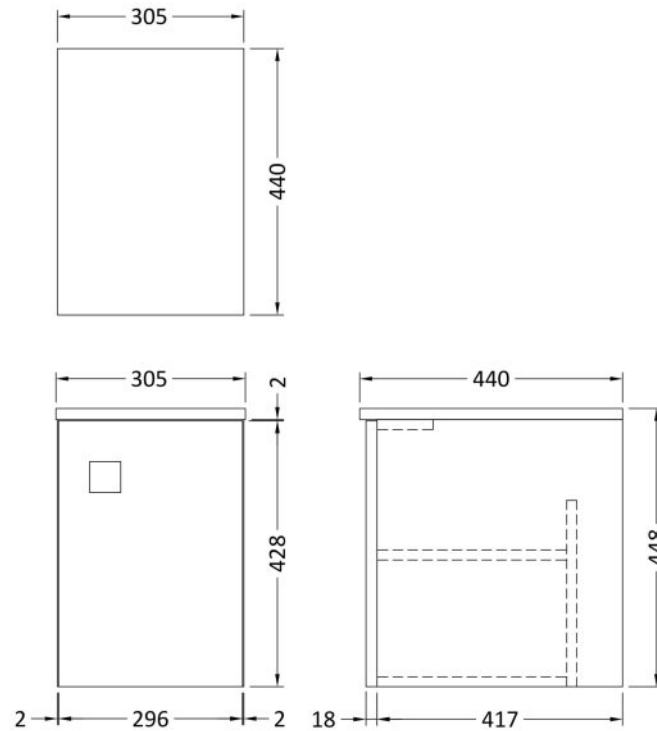

Sales Code: SMB101

Description: 1000 Sarena Marble Top

Product Dimensions

Height (mm):	18
Width (mm):	1012
Depth (mm):	504
Nett Weight (kg):	18

Packaging Dimensions

Height (mm):	80
Width (mm):	1020
Depth (mm):	514
Gross Weight (kg):	18.5

Packaging Dimensions

Height (mm):	500
Width (mm):	700
Depth (mm):	470
Gross Weight (kg):	22

Packaging Data

Box Colour:	Brown Cardboard Box	
Box Qty:	1	
Label Size:	100 x 50	
Label Colour:	White Label	
Label Qty:	2	

Outer Box Dimensions (If Applicable)

Height (mm):	
Width (mm):	
Depth (mm):	
Gross Weight (kg):	
Barcode:	5056211873877

Product Details

Country of Origin:	Ukraine	
Fitting Instruction:	No	
Certification:	FSC: Yes	CE: N/A
Colour:	Moon White	
Construction Method:	Cam & Wood Dowel	
Construction Type:	Rigid	
Cabinet Finish:	MFC Smooth Matt	
Fascia Finish:	MFC Smooth Matt	
Cabinet Thickness (mm):	18	
Fascia Thickness (mm):	18	
Drawer Included:	Yes	
Drawer Type:	80mm High Metal Softclose	
No of Shelves:	0	
Hinge Type:	Not Applicable	
Hinge Included:	Not Applicable	
Adjustable Legs:	No	
Fixings Included:	Yes	
Handle Style:	Modern	
Handle Included:	Yes	
Waste Shroud:	Yes	
Handle Type:	Square	

Sales Code: SAR160

Description: 300 W/H Side Cabinet

Product Dimensions

Height (mm):	
Width (mm):	
Depth (mm):	
Nett Weight (kg):	14

Packaging Dimensions

Height (mm):	450
Width (mm):	320
Depth (mm):	425
Gross Weight (kg):	14