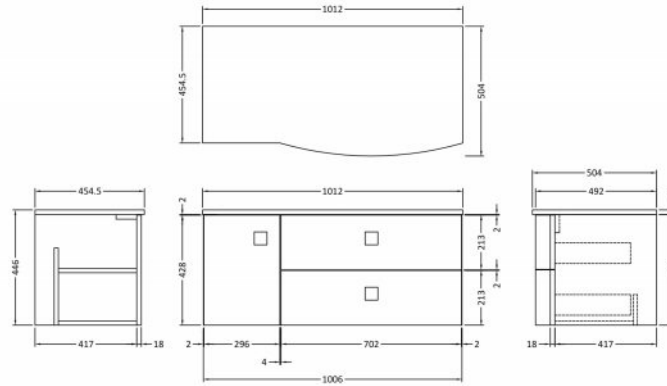

Sales Code: SAR103R

Description: 1000mm Cabinet With Marble Top Rh

Packaging Details

Barcode: 5056211888154