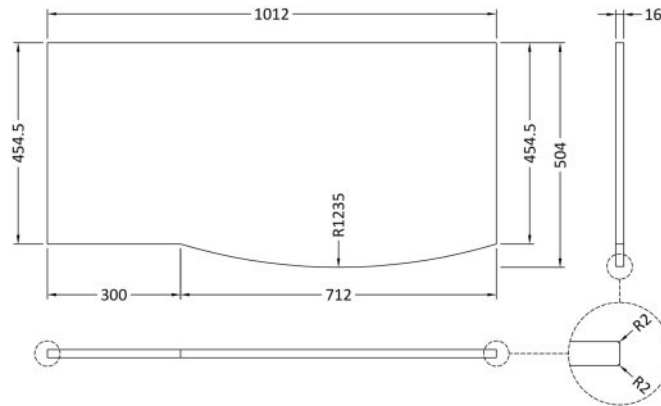

Sales Code: SMB101

Description: 1000 Sarena Marble Top

Product Dimensions

Height (mm):	18
Width (mm):	1012
Depth (mm):	504
Nett Weight (kg):	18

Packaging Dimensions

Height (mm):	80
Width (mm):	1020
Depth (mm):	514
Gross Weight (kg):	18.5

Sales Code: SAR160

Description: 300 W/H Side Cabinet

Product Dimensions

Height (mm):	
Width (mm):	
Depth (mm):	
Nett Weight (kg):	14

Packaging Dimensions

Height (mm):	450
Width (mm):	320
Depth (mm):	425
Gross Weight (kg):	14

Packaging Data

Box Colour:	Brown Cardboard Box
Box Qty:	1
Label Size:	100 x 50
Label Colour:	White Label
Label Qty:	2

Outer Box Dimensions (If Applicable)

Height (mm):	
Width (mm):	
Depth (mm):	
Gross Weight (kg):	
Barcode:	5056211873907