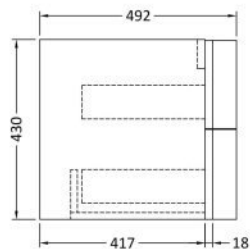

Sales Code: SMB101

Description: 1000 Sarena Marble Top

Product Dimensions

Height (mm):	18
Width (mm):	1012
Depth (mm):	504
Nett Weight (kg):	18

Packaging Dimensions

Height (mm):	80
Width (mm):	1020
Depth (mm):	514
Gross Weight (kg):	18.5

Packaging Data

Box Colour:	White Cardboard Box
Box Qty:	1
Label Size:	100 x 50
Label Colour:	White Label
Label Qty:	2

Outer Box Dimensions (If Applicable)

Height (mm):	
Width (mm):	
Depth (mm):	
Gross Weight (kg):	
Barcode:	5056211885979

Sales Code: SAR103R

Description: 1000mm Cabinet With Marble Top Rh

Packaging Details

Barcode: 5056211888154

Sales Code: SAR194

Description: 700 W/H 2 Drawer Unit

Product Dimensions

Height (mm):	430
Width (mm):	710
Depth (mm):	480
Nett Weight (kg):	22

Packaging Dimensions

Height (mm):	500
Width (mm):	700
Depth (mm):	470
Gross Weight (kg):	22

Packaging Data

Box Colour:	Brown Cardboard Box	
Box Qty:	1	
Label Size:	100 x 50	
Label Colour:	White Label	
Label Qty:	2	