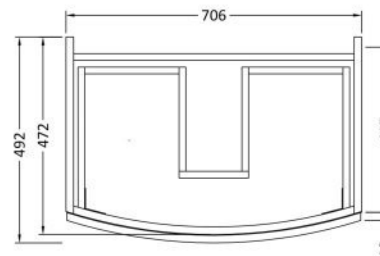

Sales Code: SMB101

Description: 1000 Sarena Marble Top

Product Dimensions

Height (mm):	18
Width (mm):	1012
Depth (mm):	504
Nett Weight (kg):	18

Packaging Dimensions

Height (mm):	80
Width (mm):	1020
Depth (mm):	514
Gross Weight (kg):	18.5

Sales Code: SAR103R

Description: 1000mm Cabinet With Marble Top Rh

Packaging Details

Barcode: 5056211888154

Sales Code: SAR194

Description: 700 W/H 2 Drawer Unit

Product Dimensions

Height (mm):	430
Width (mm):	710
Depth (mm):	480
Nett Weight (kg):	22

Packaging Dimensions

Height (mm):	500
Width (mm):	700
Depth (mm):	470
Gross Weight (kg):	22

Packaging Data

Box Colour:	Brown Cardboard Box	
Box Qty:	1	
Label Size:	100 x 50	
Label Colour:	White Label	
Label Qty:	2	