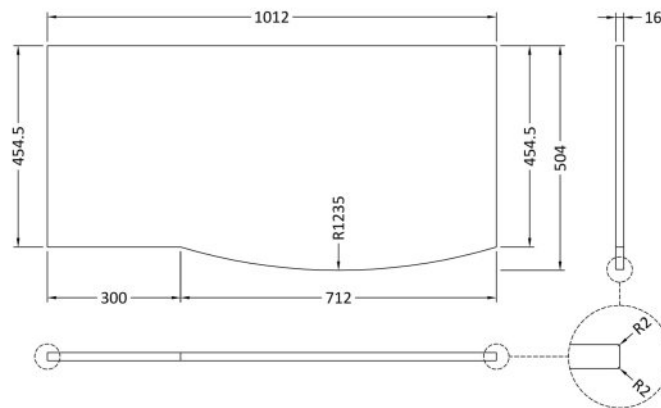

Packaging Dimensions

Height (mm):	500
Width (mm):	700
Depth (mm):	470
Gross Weight (kg):	22

Packaging Data

Box Colour:	Brown Cardboard Box
Box Qty:	1
Label Size:	100 x 50
Label Colour:	White Label
Label Qty:	2

Sales Code: SAR160

Description: 300 W/H Side Cabinet

Product Dimensions

Height (mm):	
Width (mm):	
Depth (mm):	
Nett Weight (kg):	14

Packaging Dimensions

Height (mm):	450
Width (mm):	320
Depth (mm):	425
Gross Weight (kg):	14

Packaging Data

Box Colour:	Brown Cardboard Box
Box Qty:	1
Label Size:	100 x 50
Label Colour:	White Label
Label Qty:	2

Outer Box Dimensions (If Applicable)

Height (mm):	
Width (mm):	
Depth (mm):	
Gross Weight (kg):	
Barcode:	5056211873907

Sales Code: SMB101

Description: 1000 Sarena Marble Top

Product Dimensions

Height (mm):	18
Width (mm):	1012
Depth (mm):	504
Nett Weight (kg):	18

Packaging Dimensions

Height (mm):	80
Width (mm):	1020
Depth (mm):	514
Gross Weight (kg):	18.5