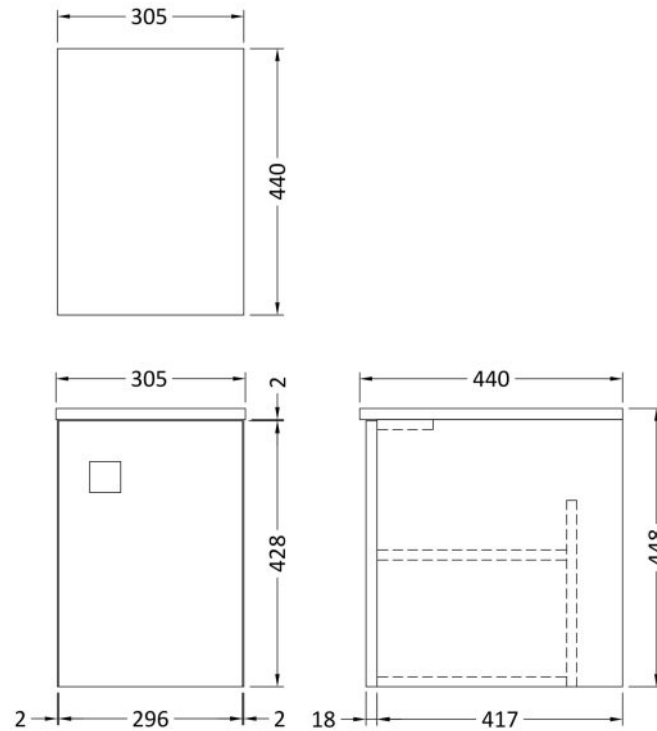

Packaging Dimensions

Height (mm):	500
Width (mm):	700
Depth (mm):	470
Gross Weight (kg):	22

Packaging Data

Box Colour:	Brown Cardboard Box
Box Qty:	1
Label Size:	100 x 50
Label Colour:	White Label
Label Qty:	2

Sales Code: SAR160

Description: 300 W/H Side Cabinet

Product Dimensions

Height (mm):	
Width (mm):	
Depth (mm):	
Nett Weight (kg):	14

Packaging Dimensions

Height (mm):	450
Width (mm):	320
Depth (mm):	425
Gross Weight (kg):	14

Packaging Data

Box Colour:	Brown Cardboard Box
Box Qty:	1
Label Size:	100 x 50
Label Colour:	White Label
Label Qty:	2

Outer Box Dimensions (If Applicable)

Height (mm):	
Width (mm):	
Depth (mm):	
Gross Weight (kg):	
Barcode:	5056211873907

Sales Code: SMB101

Description: 1000 Sarena Marble Top

Product Dimensions

Height (mm):	18
Width (mm):	1012
Depth (mm):	504
Nett Weight (kg):	18

Packaging Dimensions

Height (mm):	80
Width (mm):	1020
Depth (mm):	514
Gross Weight (kg):	18.5