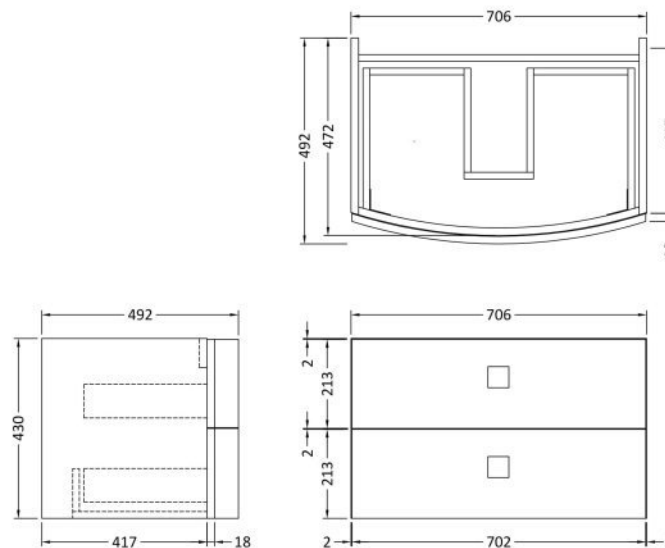

Sales Code: SAR103L

Description: 1000mm Cabinet With Marble Top Lh

Packaging Details

Barcode: 5056211888123

Sales Code: SAR194

Description: 700 W/H 2 Drawer Unit

Product Dimensions

Height (mm):	430
Width (mm):	710
Depth (mm):	480
Nett Weight (kg):	22

Packaging Dimensions

Height (mm):	500
Width (mm):	700
Depth (mm):	470
Gross Weight (kg):	22

Packaging Data

Box Colour:	Brown Cardboard Box
Box Qty:	1
Label Size:	100 x 50
Label Colour:	White Label
Label Qty:	2

Sales Code: SAR160

Description: 300 W/H Side Cabinet

Product Dimensions

Height (mm):	
Width (mm):	
Depth (mm):	
Nett Weight (kg):	14

Packaging Dimensions

Height (mm):	450
Width (mm):	320
Depth (mm):	425
Gross Weight (kg):	14

Sales Code: SMB101

Description: 1000 Sarena Marble Top

Product Dimensions

Height (mm):	18
Width (mm):	1012
Depth (mm):	504
Nett Weight (kg):	18

Packaging Dimensions

Height (mm):	80
Width (mm):	1020
Depth (mm):	514
Gross Weight (kg):	18.5