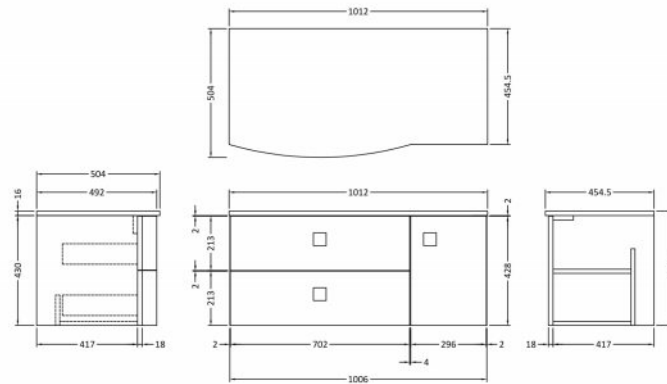

Sales Code: SAR103L

Description: 1000mm Cabinet With Marble Top Lh

Packaging Details

Barcode: 5056211888123

Sales Code: SAR194

Description: 700 W/H 2 Drawer Unit

Product Dimensions

Height (mm):	430
Width (mm):	710
Depth (mm):	480
Nett Weight (kg):	22

Packaging Dimensions

Height (mm):	500
Width (mm):	700
Depth (mm):	470
Gross Weight (kg):	22

Packaging Data

Box Colour:	Brown Cardboard Box
Box Qty:	1
Label Size:	100 x 50
Label Colour:	White Label
Label Qty:	2

Sales Code: SAR160

Description: 300 W/H Side Cabinet

Product Dimensions

Height (mm):	
Width (mm):	
Depth (mm):	
Nett Weight (kg):	14

Packaging Dimensions

Height (mm):	450
Width (mm):	320
Depth (mm):	425
Gross Weight (kg):	14

Sales Code: SMB101

Description: 1000 Sarena Marble Top

Product Dimensions

Height (mm):	18
Width (mm):	1012
Depth (mm):	504
Nett Weight (kg):	18

Packaging Dimensions

Height (mm):	80
Width (mm):	1020
Depth (mm):	514
Gross Weight (kg):	18.5