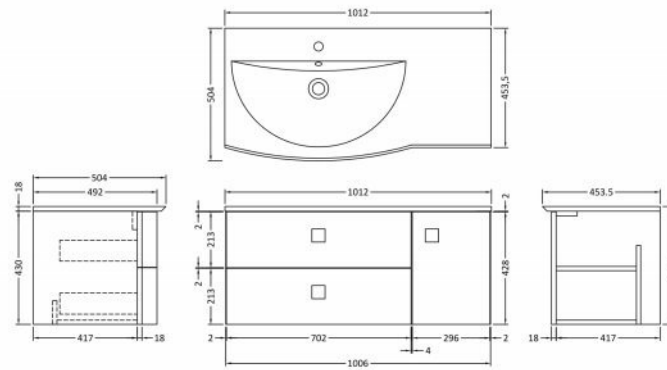

Sales Code: SAR102L

Description: 1000 W/H 2 Drawer Unit & Basin Lh

Packaging Details

Barcode: 5056211875062

Sales Code: SAR194

Description: 700 W/H 2 Drawer Unit

Product Dimensions

Height (mm):	430
Width (mm):	710
Depth (mm):	480
Nett Weight (kg):	22

Packaging Dimensions

Height (mm):	500
Width (mm):	700
Depth (mm):	470
Gross Weight (kg):	22

Packaging Data

Box Colour:	Brown Cardboard Box
Box Qty:	1
Label Size:	100 x 50
Label Colour:	White Label
Label Qty:	2

Sales Code: FMB0093L

Description: 1012 X 504 Vanity Basin Lh

Product Dimensions

Height (mm):	130
Width (mm):	1012
Depth (mm):	504
Nett Weight (kg):	13.5

Packaging Dimensions

Height (mm):	110
Width (mm):	1012
Depth (mm):	504
Gross Weight (kg):	13.5

Sales Code: FMB0093R

Description: 1012 X 504 Vanity Basin Rh

Product Dimensions

Height (mm):	130
Width (mm):	1012
Depth (mm):	504
Nett Weight (kg):	13.5

Packaging Dimensions

Height (mm):	110
Width (mm):	1012
Depth (mm):	504
Gross Weight (kg):	13.5