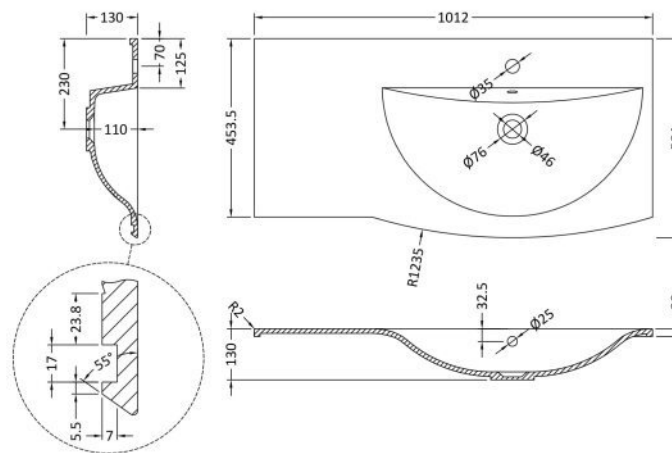

Sales Code: FMB0093L

Description: 1012 X 504 Vanity Basin Lh

Product Dimensions

Height (mm):	130
Width (mm):	1012
Depth (mm):	504
Nett Weight (kg):	13.5

Packaging Dimensions

Height (mm):	110
Width (mm):	1012
Depth (mm):	504
Gross Weight (kg):	13.5

Sales Code: SAR160

Description: 300 W/H Side Cabinet

Product Dimensions

Height (mm):	
Width (mm):	
Depth (mm):	
Nett Weight (kg):	14

Packaging Dimensions

Height (mm):	450
Width (mm):	320
Depth (mm):	425
Gross Weight (kg):	14

Packaging Data

Box Colour:	Brown Cardboard Box
Box Qty:	1
Label Size:	100 x 50
Label Colour:	White Label
Label Qty:	2

Outer Box Dimensions (If Applicable)

Height (mm):	
Width (mm):	
Depth (mm):	
Gross Weight (kg):	
Barcode:	5056211873907

Sales Code: FMB0093R

Description: 1012 X 504 Vanity Basin Rh

Product Dimensions

Height (mm):	130
Width (mm):	1012
Depth (mm):	504
Nett Weight (kg):	13.5

Packaging Dimensions

Height (mm):	110
Width (mm):	1012
Depth (mm):	504
Gross Weight (kg):	13.5