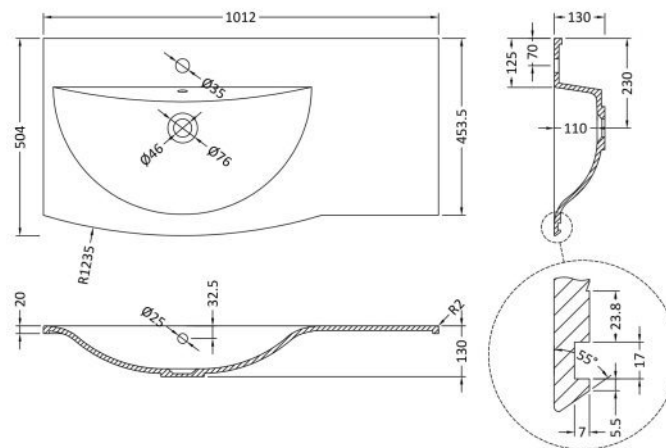

Sales Code: SAR160

Description: 300 W/H Side Cabinet

Product Dimensions

Height (mm):	
Width (mm):	
Depth (mm):	
Nett Weight (kg):	14

Packaging Dimensions

Height (mm):	450
Width (mm):	320
Depth (mm):	425
Gross Weight (kg):	14

Packaging Data

Box Colour:	Brown Cardboard Box
Box Qty:	1
Label Size:	100 x 50
Label Colour:	White Label
Label Qty:	2

Outer Box Dimensions (If Applicable)

Height (mm):	
Width (mm):	
Depth (mm):	
Gross Weight (kg):	
Barcode:	5056211873907

Sales Code: FMB0093L

Description: 1012 X 504 Vanity Basin Lh

Product Dimensions

Height (mm):	130
Width (mm):	1012
Depth (mm):	504
Nett Weight (kg):	13.5

Packaging Dimensions

Height (mm):	110
Width (mm):	1012
Depth (mm):	504
Gross Weight (kg):	13.5

Sales Code: FMB0093R

Description: 1012 X 504 Vanity Basin Rh

Product Dimensions

Height (mm):	130
Width (mm):	1012
Depth (mm):	504
Nett Weight (kg):	13.5

Packaging Dimensions

Height (mm):	110
Width (mm):	1012
Depth (mm):	504
Gross Weight (kg):	13.5