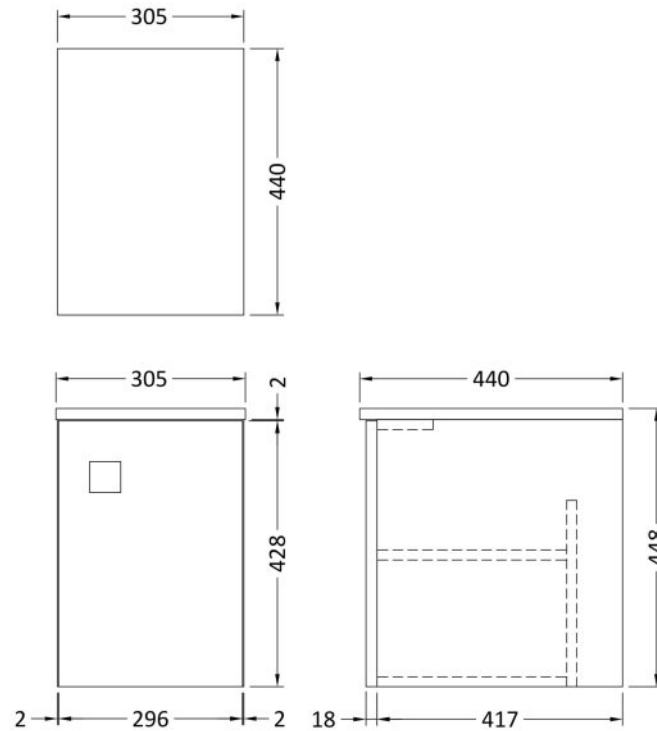

Sales Code: FMB0093L

Description: 1012 X 504 Vanity Basin Lh

Product Dimensions

Height (mm):	130
Width (mm):	1012
Depth (mm):	504
Nett Weight (kg):	13.5

Packaging Dimensions

Height (mm):	110
Width (mm):	1012
Depth (mm):	504
Gross Weight (kg):	13.5

Packaging Data

Box Colour:	Brown Cardboard Box
Box Qty:	1
Label Size:	100 x 50
Label Colour:	White Label
Label Qty:	2

Outer Box Dimensions (If Applicable)

Height (mm):	
Width (mm):	
Depth (mm):	
Gross Weight (kg):	
Barcode:	5056211873877

Sales Code: SAR160

Description: 300 W/H Side Cabinet

Product Dimensions

Height (mm):	
Width (mm):	
Depth (mm):	
Nett Weight (kg):	14

Packaging Dimensions

Height (mm):	450
Width (mm):	320
Depth (mm):	425
Gross Weight (kg):	14

Sales Code: FMB0093R

Description: 1012 X 504 Vanity Basin Rh

Product Dimensions

Height (mm):	130
Width (mm):	1012
Depth (mm):	504
Nett Weight (kg):	13.5

Packaging Dimensions

Height (mm):	110
Width (mm):	1012
Depth (mm):	504
Gross Weight (kg):	13.5