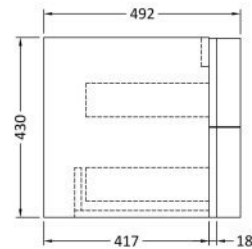

Sales Code: FMB0093L

Description: 1012 X 504 Vanity Basin Lh

Product Dimensions

Height (mm):	130
Width (mm):	1012
Depth (mm):	504
Nett Weight (kg):	13.5

Packaging Dimensions

Height (mm):	110
Width (mm):	1012
Depth (mm):	504
Gross Weight (kg):	13.5

Packaging Details

Barcode: 5056211875093

Sales Code: SAR194

Description: 700 W/H 2 Drawer Unit

Product Dimensions

Height (mm):	430
Width (mm):	710
Depth (mm):	480
Nett Weight (kg):	22

Packaging Dimensions

Height (mm):	500
Width (mm):	700
Depth (mm):	470
Gross Weight (kg):	22

Packaging Data

Box Colour:	Brown Cardboard Box
Box Qty:	1
Label Size:	100 x 50
Label Colour:	White Label
Label Qty:	2

Outer Box Dimensions (If Applicable)

Height (mm):	
Width (mm):	
Depth (mm):	
Gross Weight (kg):	
Barcode:	5056211873877

Sales Code: FMB0093R

Description: 1012 X 504 Vanity Basin Rh

Product Dimensions

Height (mm):	130
Width (mm):	1012
Depth (mm):	504
Nett Weight (kg):	13.5

Packaging Dimensions

Height (mm):	110
Width (mm):	1012
Depth (mm):	504
Gross Weight (kg):	13.5