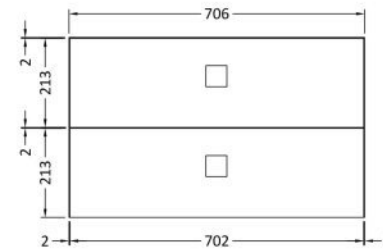

Sales Code: FMB0093L

Description: 1012 X 504 Vanity Basin Lh

Product Dimensions

Height (mm):	130
Width (mm):	1012
Depth (mm):	504
Nett Weight (kg):	13.5

Packaging Dimensions

Height (mm):	110
Width (mm):	1012
Depth (mm):	504
Gross Weight (kg):	13.5

Packaging Details

Barcode: 5056211875093

Sales Code: SAR194

Description: 700 W/H 2 Drawer Unit

Product Dimensions

Height (mm):	430
Width (mm):	710
Depth (mm):	480
Nett Weight (kg):	22

Packaging Dimensions

Height (mm):	500
Width (mm):	700
Depth (mm):	470
Gross Weight (kg):	22

Packaging Data

Box Colour:	Brown Cardboard Box
Box Qty:	1
Label Size:	100 x 50
Label Colour:	White Label
Label Qty:	2

Outer Box Dimensions (If Applicable)

Height (mm):	
Width (mm):	
Depth (mm):	
Gross Weight (kg):	
Barcode:	5056211873877

Sales Code: FMB0093R

Description: 1012 X 504 Vanity Basin Rh

Product Dimensions

Height (mm):	130
Width (mm):	1012
Depth (mm):	504
Nett Weight (kg):	13.5

Packaging Dimensions

Height (mm):	110
Width (mm):	1012
Depth (mm):	504
Gross Weight (kg):	13.5