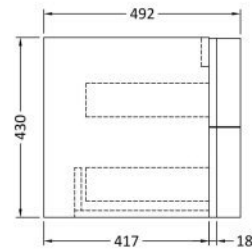

Sales Code: SAR194

Description: 700 W/H 2 Drawer Unit

Product Dimensions

Height (mm):	430
Width (mm):	710
Depth (mm):	480
Nett Weight (kg):	22

Packaging Dimensions

Height (mm):	500
Width (mm):	700
Depth (mm):	470
Gross Weight (kg):	22

Packaging Data

Box Colour:	Brown Cardboard Box
Box Qty:	1
Label Size:	100 x 50
Label Colour:	White Label
Label Qty:	2

Outer Box Dimensions (If Applicable)

Height (mm):	
Width (mm):	
Depth (mm):	
Gross Weight (kg):	
Barcode:	5056211873877

Product Details

Country of Origin:	Ukraine
Fitting Instruction:	No
Certification:	FSC: Yes CE: N/A
Colour:	Moon White
Construction Method:	Cam & Wood Dowel
Construction Type:	Rigid
Cabinet Finish:	MFC Smooth Matt
Fascia Finish:	MFC Smooth Matt
Cabinet Thickness (mm):	18
Fascia Thickness (mm):	18
Drawer Included:	Yes
Drawer Type:	80mm High Metal Softclose
No of Shelves:	0
Hinge Type:	Not Applicable
Hinge Included:	Not Applicable
Adjustable Legs:	No
Fixings Included:	Yes
Handle Style:	Modern
Handle Included:	Yes
Waste Shroud:	Yes
Handle Type:	Square