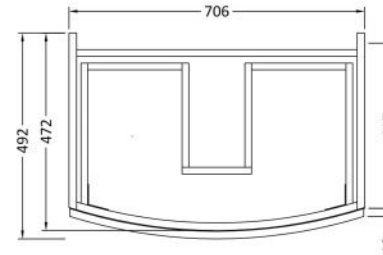

Sales Code: FMB0093L

Description: 1012 X 504 Vanity Basin Lh

Product Dimensions

Height (mm):	130
Width (mm):	1012
Depth (mm):	504
Nett Weight (kg):	13.5

Packaging Dimensions

Height (mm):	110
Width (mm):	1012
Depth (mm):	504
Gross Weight (kg):	13.5

Packaging Details

Barcode: 5056211875093

Sales Code: SAR194

Description: 700 W/H 2 Drawer Unit

Product Dimensions

Height (mm):	430
Width (mm):	710
Depth (mm):	480
Nett Weight (kg):	22

Packaging Dimensions

Height (mm):	500
Width (mm):	700
Depth (mm):	470
Gross Weight (kg):	22

Packaging Data

Box Colour:	Brown Cardboard Box
Box Qty:	1
Label Size:	100 x 50
Label Colour:	White Label
Label Qty:	2

Outer Box Dimensions (If Applicable)

Height (mm):	
Width (mm):	
Depth (mm):	
Gross Weight (kg):	
Barcode:	5056211873877

Sales Code: FMB0093R

Description: 1012 X 504 Vanity Basin Rh

Product Dimensions

Height (mm):	130
Width (mm):	1012
Depth (mm):	504
Nett Weight (kg):	13.5

Packaging Dimensions

Height (mm):	110
Width (mm):	1012
Depth (mm):	504
Gross Weight (kg):	13.5