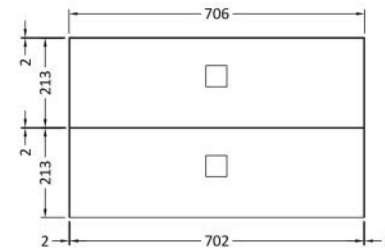

Sales Code: SAR194

Description: 700 W/H 2 Drawer Unit

Product Dimensions

Height (mm):	430
Width (mm):	710
Depth (mm):	480
Nett Weight (kg):	22

Packaging Dimensions

Height (mm):	500
Width (mm):	700
Depth (mm):	470
Gross Weight (kg):	22

Packaging Data

Box Colour:	Brown Cardboard Box
Box Qty:	1
Label Size:	100 x 50
Label Colour:	White Label
Label Qty:	2

Outer Box Dimensions (If Applicable)

Height (mm):	
Width (mm):	
Depth (mm):	
Gross Weight (kg):	
Barcode:	5056211873877

Product Details

Country of Origin:	Ukraine
Fitting Instruction:	No
Certification:	FSC: Yes CE: N/A
Colour:	Moon White
Construction Method:	Cam & Wood Dowel
Construction Type:	Rigid
Cabinet Finish:	MFC Smooth Matt
Fascia Finish:	MFC Smooth Matt
Cabinet Thickness (mm):	18
Fascia Thickness (mm):	18
Drawer Included:	Yes
Drawer Type:	80mm High Metal Softclose
No of Shelves:	0
Hinge Type:	Not Applicable
Hinge Included:	Not Applicable
Adjustable Legs:	No
Fixings Included:	Yes
Handle Style:	Modern
Handle Included:	Yes
Waste Shroud:	Yes
Handle Type:	Square