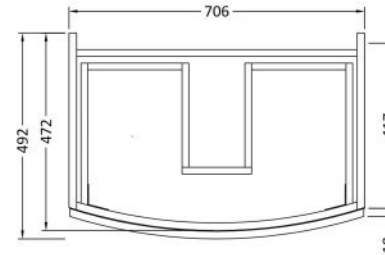

Sales Code: SAR194

Description: 700 W/H 2 Drawer Unit

Product Dimensions

Height (mm):	430
Width (mm):	710
Depth (mm):	480
Nett Weight (kg):	22

Packaging Dimensions

Height (mm):	500
Width (mm):	700
Depth (mm):	470
Gross Weight (kg):	22

Packaging Data

Box Colour:	Brown Cardboard Box
Box Qty:	1
Label Size:	100 x 50
Label Colour:	White Label
Label Qty:	2

Outer Box Dimensions (If Applicable)

Height (mm):	
Width (mm):	
Depth (mm):	
Gross Weight (kg):	
Barcode:	5056211873877

Product Details

Country of Origin:	Ukraine
Fitting Instruction:	No
Certification:	FSC: Yes CE: N/A
Colour:	Moon White
Construction Method:	Cam & Wood Dowel
Construction Type:	Rigid
Cabinet Finish:	MFC Smooth Matt
Fascia Finish:	MFC Smooth Matt
Cabinet Thickness (mm):	18
Fascia Thickness (mm):	18
Drawer Included:	Yes
Drawer Type:	80mm High Metal Softclose
No of Shelves:	0
Hinge Type:	Not Applicable
Hinge Included:	Not Applicable
Adjustable Legs:	No
Fixings Included:	Yes
Handle Style:	Modern
Handle Included:	Yes
Waste Shroud:	Yes
Handle Type:	Square