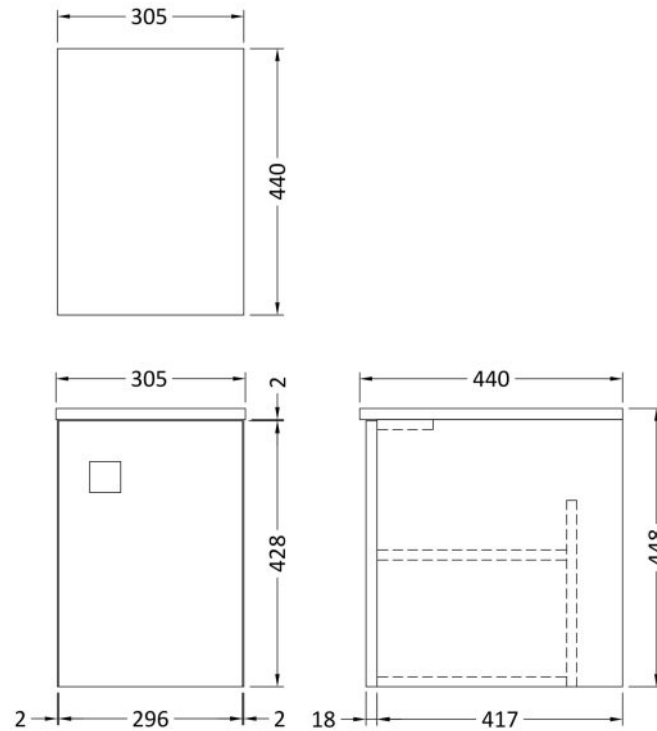

Packaging Dimensions

Height (mm):	500
Width (mm):	700
Depth (mm):	470
Gross Weight (kg):	22

Packaging Data

Box Colour:	Brown Cardboard Box
Box Qty:	1
Label Size:	100 x 50
Label Colour:	White Label
Label Qty:	2

Sales Code: SAR160

Description: 300 W/H Side Cabinet

Product Dimensions

Height (mm):	
Width (mm):	
Depth (mm):	
Nett Weight (kg):	14

Packaging Dimensions

Height (mm):	450
Width (mm):	320
Depth (mm):	425
Gross Weight (kg):	14

Sales Code: FMB0093L

Description: 1012 X 504 Vanity Basin Lh

Product Dimensions

Height (mm):	130
Width (mm):	1012
Depth (mm):	504
Nett Weight (kg):	13.5

Packaging Dimensions

Height (mm):	110
Width (mm):	1012
Depth (mm):	504
Gross Weight (kg):	13.5

Sales Code: FMB0093R

Description: 1012 X 504 Vanity Basin Rh

Product Dimensions

Height (mm):	130
Width (mm):	1012
Depth (mm):	504
Nett Weight (kg):	13.5

Packaging Dimensions

Height (mm):	110
Width (mm):	1012
Depth (mm):	504
Gross Weight (kg):	13.5