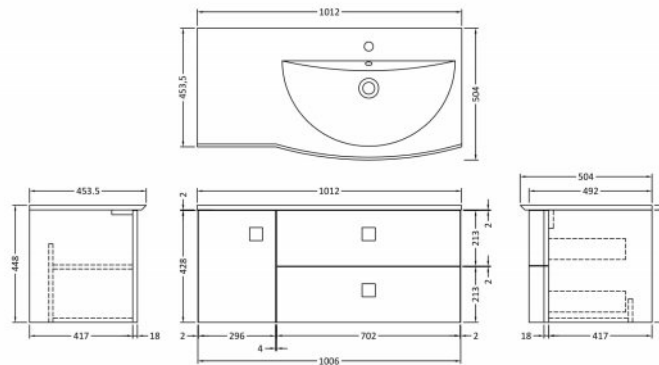

Sales Code: SAR102R

Description: 1000 W/H 2 Drawer Unit & Basin Rh

Packaging Details

Barcode: 5056211875093