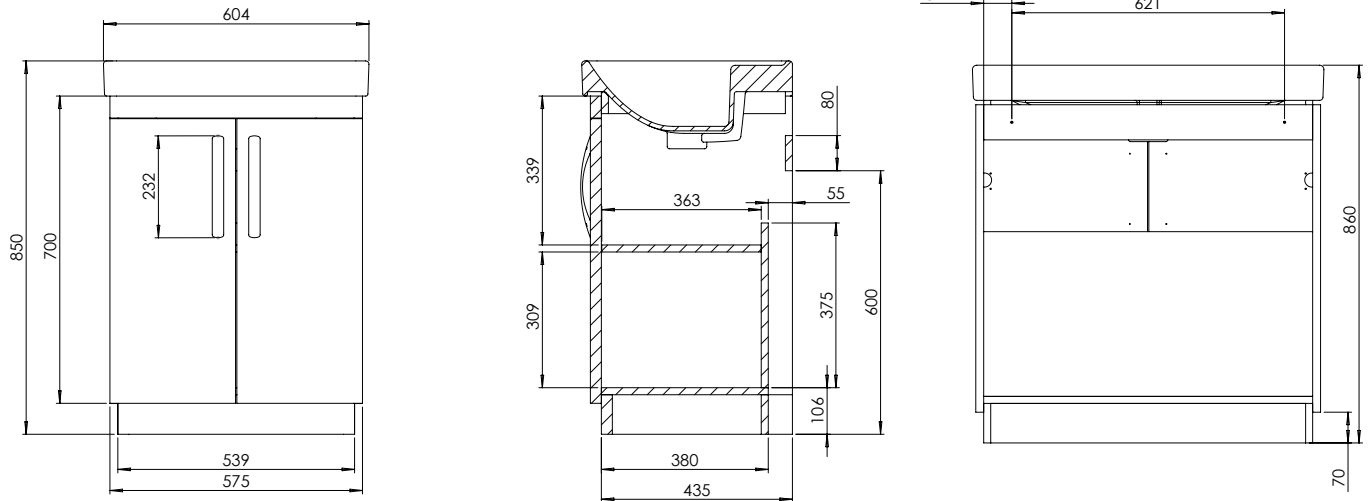

## COMPASS 600mm Floor Mounted Unit

What's in the box: 1x CM600FX + Handles

**TAVISTOCK**  
inspiring bathrooms

\*Reference basin TDS for further info

Diagrams not to scale  
All dimensions in mm  
Tolerance of +/-5mm

### Materials

Carcass: 18mm MDF

Fascia Components: 25mm Painted MDF

\*\*Dimensions are subject to change, customers are advised to measure actual product before commencing installation.

\*\*\*Fixing point dimensions are for guidance only/the positions of wall fixing must be checked when product is received.