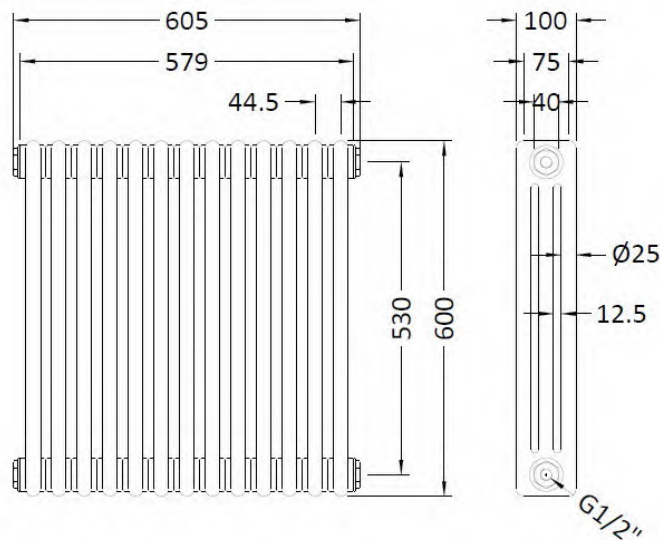

Sales Code: HX304

Description: Colosseum Triple Radiator 600mmx605mm

Product Dimensions

Height (mm):	600
Width (mm):	605
Depth (mm):	100
Length (mm):	
Nett Weight (kg):	23.4

Packaging Dimensions

Height (mm):	140
Width (mm):	690
Length (mm):	695
Gross Weight (kg):	25.4

Packaging Data

Box Colour:	White Cardboard Shrinkwrapped
Box Qty:	1
Label Size:	100 x 50
Label Colour:	White Label
Label Qty:	2

Outer Box Dimensions (If Applicable)

Height (mm):	
Width (mm):	
Length (mm):	
Gross Weight (kg):	
Barcode:	5055146171690

Product Details

Country of Origin:	China		
Fitting Instruction:	No		
Certification:	CE: No	RoHS: N/A	WEEE: N/A
Colour/Finish:	White		
RAL No:	9016		
Product Material:	Steel		
Heat Element Wattage:	Not Applicable		
Heating Element Wattage Compatible:	N/A		
BTU Outputs:	30°C / 1348	50°C / 2559	60°C / 3242
Thermal Outputs: (Watts)	30°C / 395	50°C / 750	60°C / 920
Pipe Centres - If Vertical:	561mm		
Pipe Centres - If Horizontal:	N/A		
Max Projection:	170mm		
Tube Diameter:	25mm		
Packaging Volume (L):	63		
Wall to Centre of Tappings:	N/A		
Floor to Centre of Tappings:	75		
Dual Fuel:	N/A		
IP Rating:			