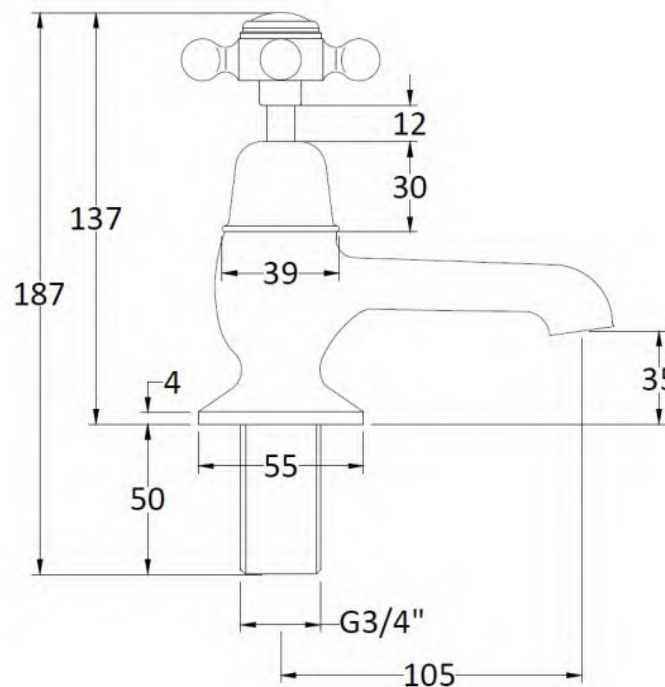

Sales Code: BC302DX

Description: Topaz Bath Taps

Product Dimensions

Height (mm):	137
Width (mm):	66
Depth (mm):	119
Length (mm):	
Nett Weight (kg):	1.7

Packaging Dimensions

Height (mm):	55
Width (mm):	160
Depth (mm):	260
Gross Weight (kg):	1.9

Packaging Data

Box Colour:	White Cardboard Box
Box Qty:	1
Label Size:	100 x 50
Label Colour:	White Label
Label Qty:	1

Outer Box Dimensions (If Applicable)

Height (mm):	300
Width (mm):	270
Depth (mm):	500
Length (mm):	
Gross Weight (kg):	
Barcode:	5055275830734

Product Details

Country of Origin:	United Kingdom
Fitting Instruction:	No
Product Material:	Brass
Control Type:	Manual
Waste Included:	Waste Not Included
Waste Type:	Not Applicable
WRAS Approval: No	Approval No: N/A
Valve/Cartridge Type:	1/4 Turn Ceramic Disc
Colour/Finish:	Chrome
Mount Type:	Deck
Operating Pressure (bar):	0.1

Flow Rates: (Litres Per Min)	0.1 bar: 8.4	0.5 bar: 21.3	1 bar: 30.7	2 bar: 43.7	3 bar: 46.8
Pipe Size:	22 mm (3/4" Bsp)				
Pipe Centres:	N/A				